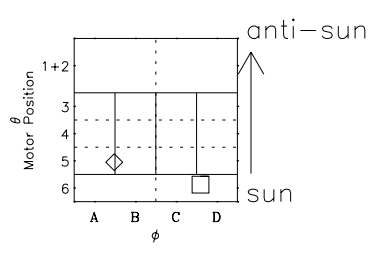

# Galileo EPD Real Time Omni Spectrum 99298

Software Version: RTSPEC\_OMNI V 1.20  
 Data Production: 06-03-00  
 Plot Production: Mon Sep 17 02:30:46 2001  
 Color File: wondr3  
 Geofactor File: 1.1

◇ = Jupiter look direction  
 □ = Corotation look direction