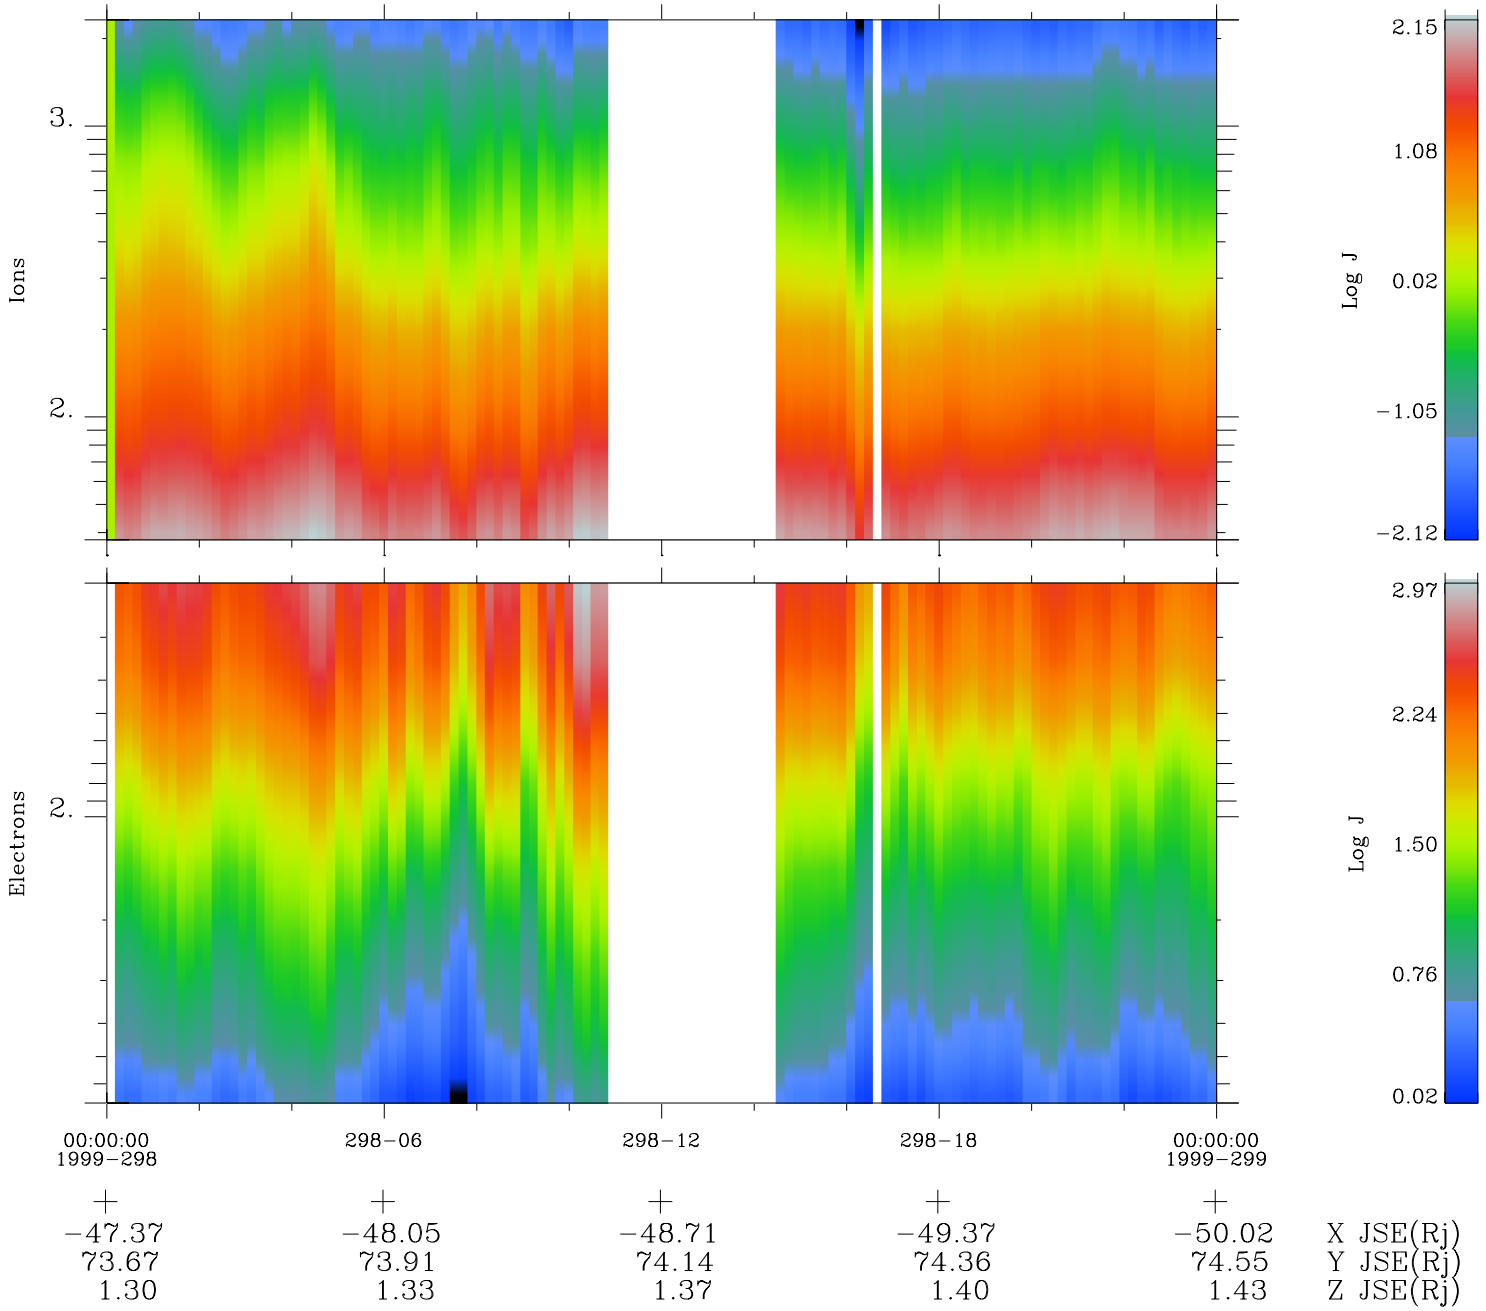

# Galileo EPD Real Time Omni Spectrum 99298

Software Version: RTSPEC\_OMNI V 1.20  
 Data Production: 06-03-00  
 Plot Production: Mon Sep 17 02:30:46 2001  
 Color File: wondr3  
 Geofactor File: 1.1

◇ = Jupiter look direction  
 □ = Corotation look direction