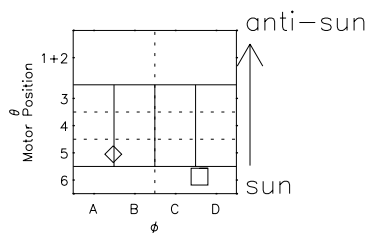

Galileo EPD Real Time R6 Electrons Spectra 99298

Software Version: RTSPEC_R6 V 1.20
 Data Production: 06-03-00
 Plot Production: Mon Sep 17 02:30:41 2001
 Color File: wondr3
 Geofactor File: 1.1

- ◇ = Jupiter look direction
- = Corotation look direction