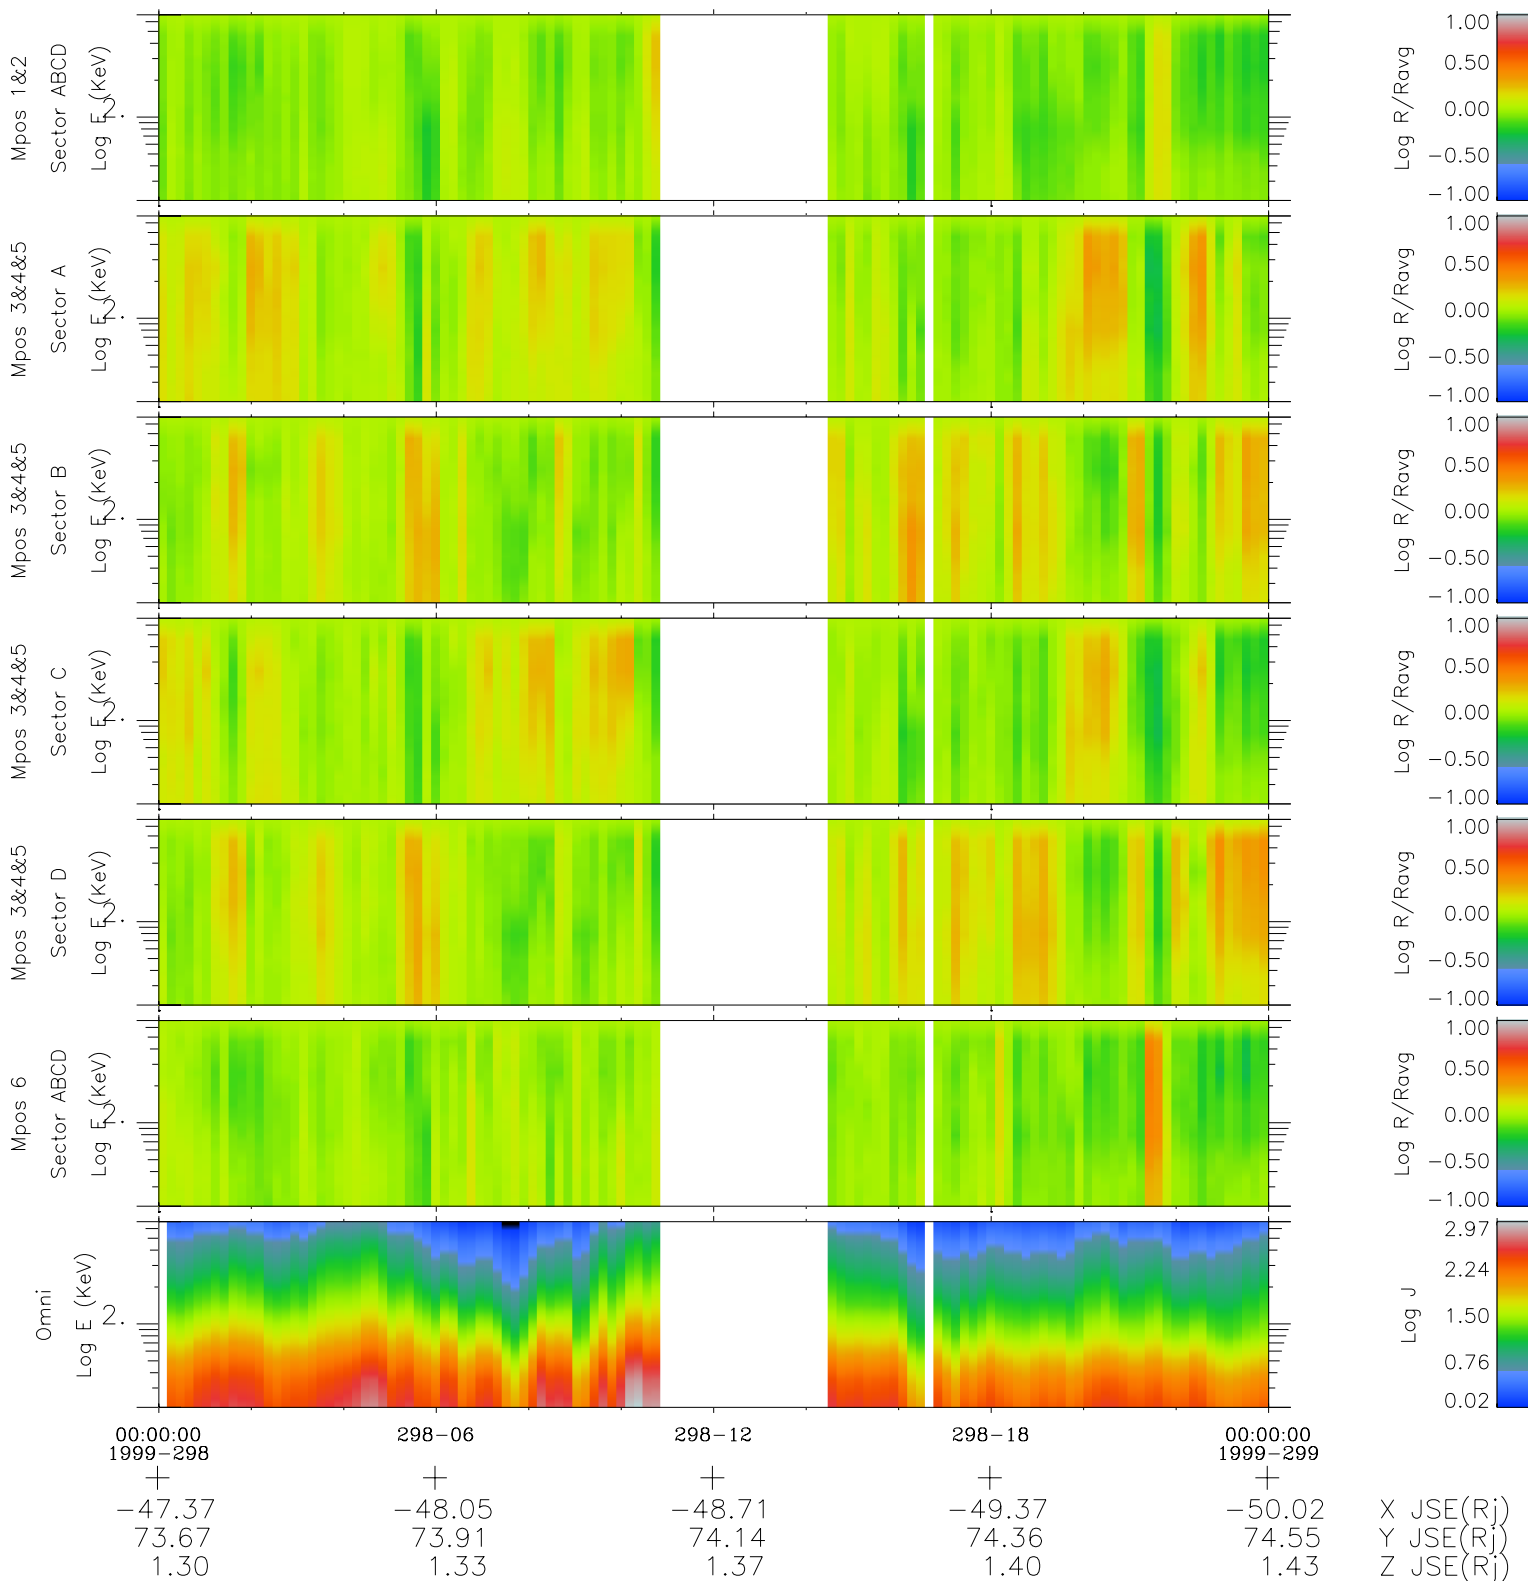

Galileo EPD Real Time R6 Electrons Spectra 99298

Software Version: RTSPEC_R6 V 1.20
 Data Production: 06-03-00
 Plot Production: Mon Sep 17 02:30:41 2001
 Color File: wondr3
 Geofactor File: 1.1

- ◇ = Jupiter look direction
- = Corotation look direction