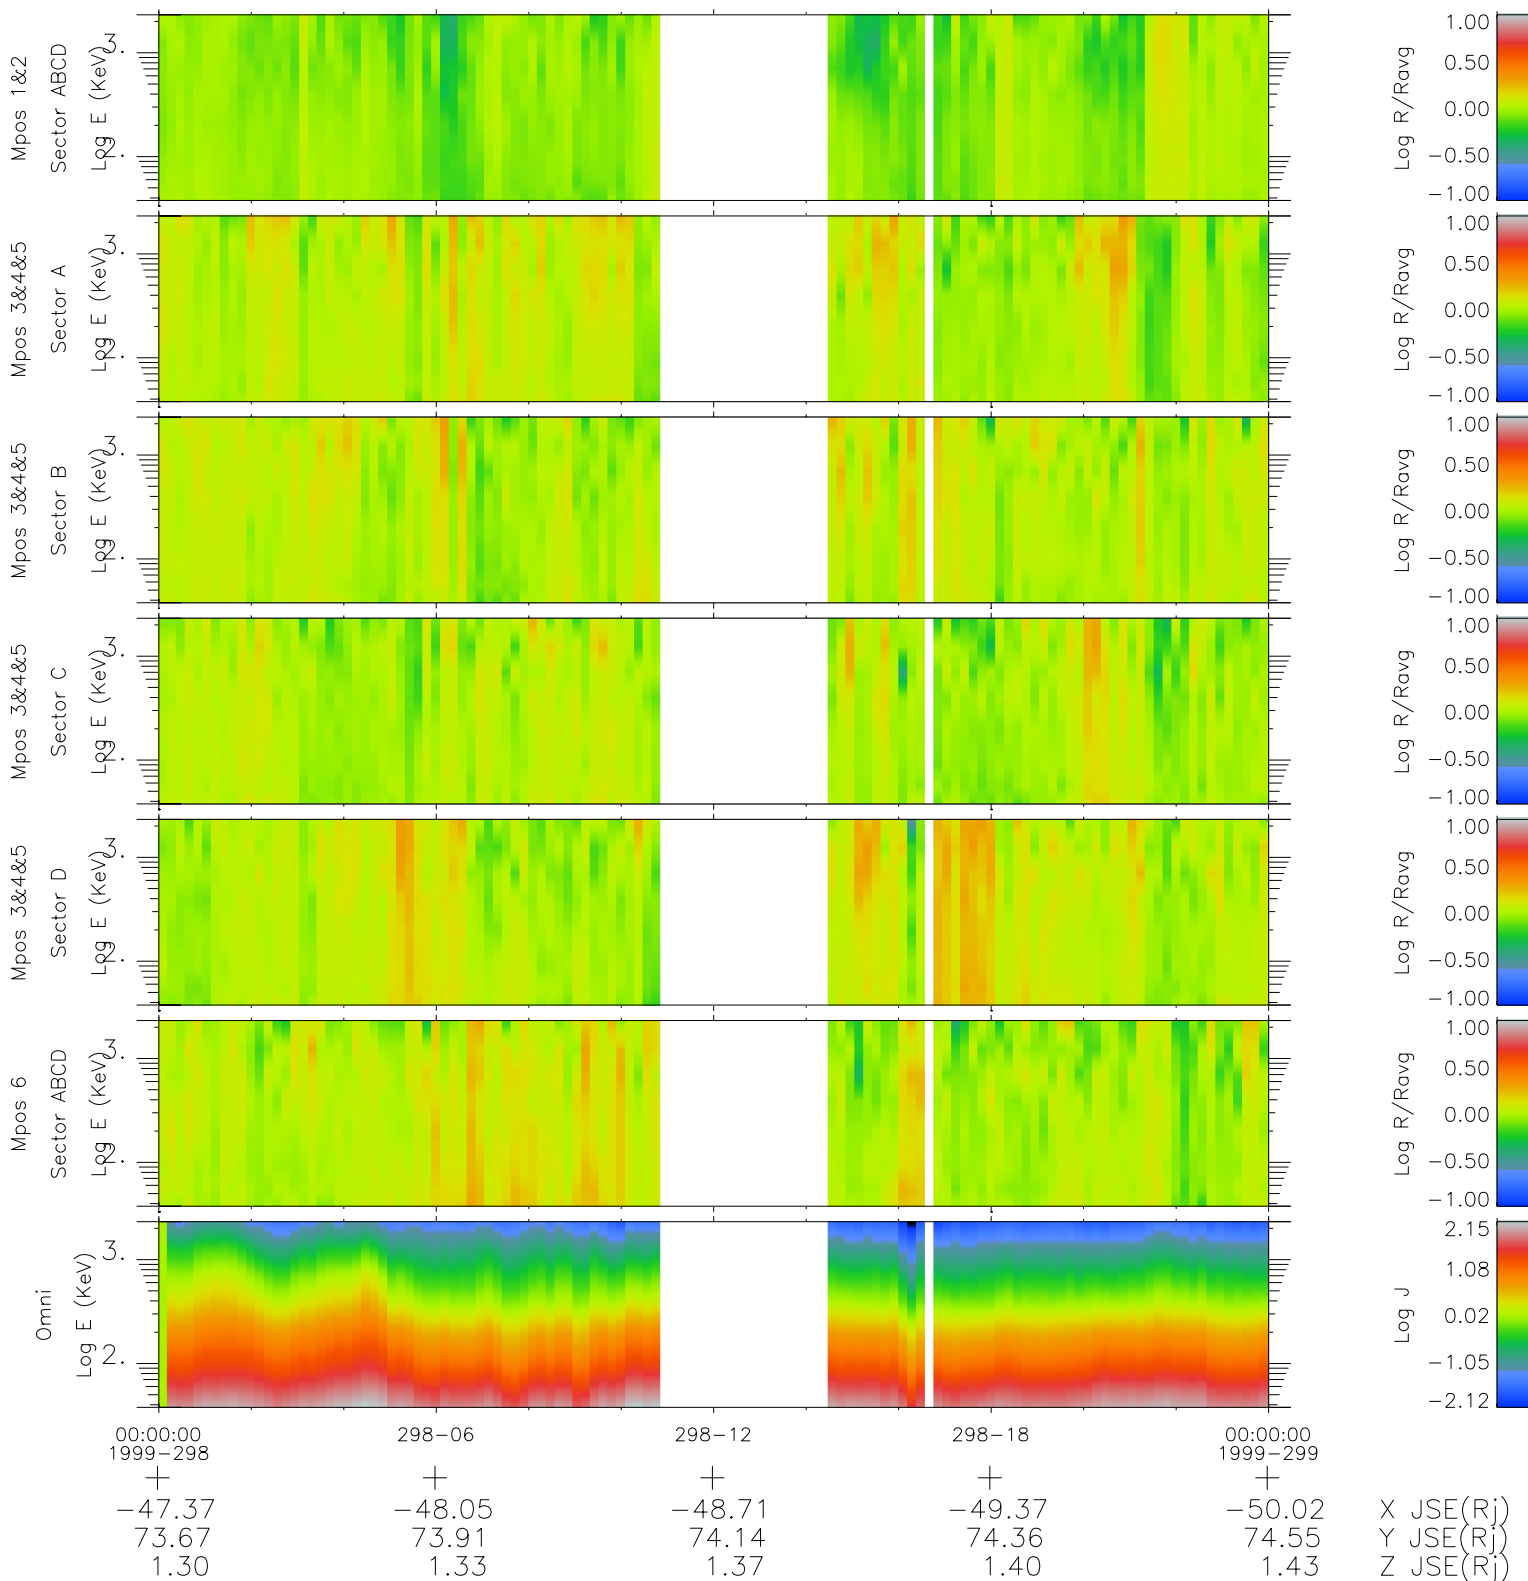

# Galileo EPD Real Time R6 Ions Spectra 99298

Software Version: RTSPEC\_R6 V 1.20  
 Data Production: 06-03-00  
 Plot Production: Mon Sep 17 02:30:35 2001  
 Color File: wondr3  
 Geofactor File: 1.1

- ◇ = Jupiter look direction
- = Corotation look direction