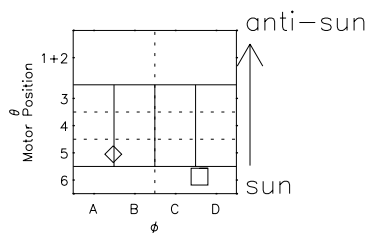

# Galileo EPD Real Time R6 Ions Spectra 99298

Software Version: RTSPEC\_R6 V 1.20  
 Data Production: 06-03-00  
 Plot Production: Mon Sep 17 02:30:35 2001  
 Color File: wondr3  
 Geofactor File: 1.1

- ◇ = Jupiter look direction
- = Corotation look direction