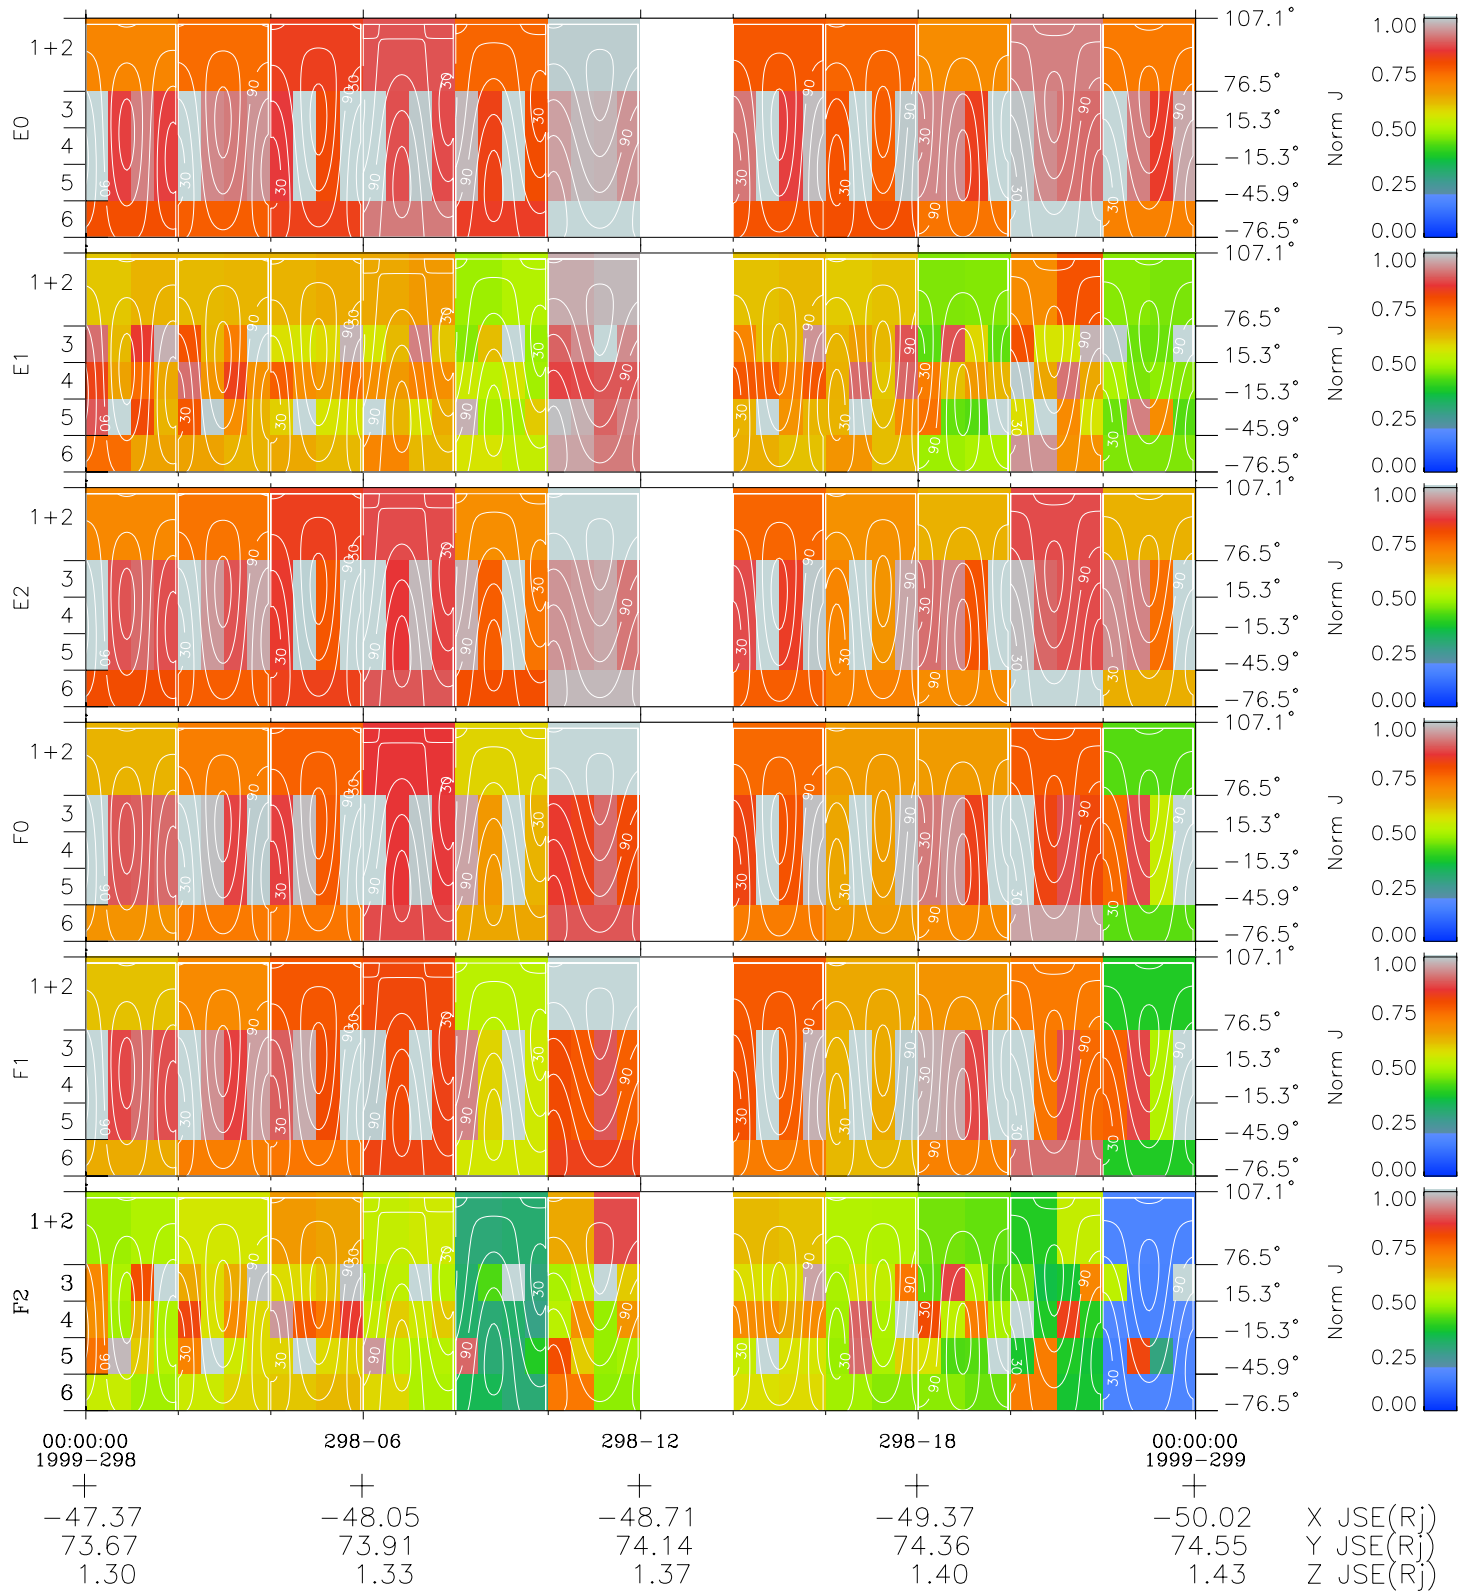

Galileo EPD Real Time All-Sky Anisotropies 99298

Software Version: RTSKY_NORM V 1.20
 Data Production: 06-03-00
 Plot Production: Mon Sep 17 02:31:26 2001
 Color File: wondr3
 Geofactor File: 1.1

X JSE(R_j)
 Y JSE(R_j)
 Z JSE(R_j)

◇ = Jupiter look direction
 □ = Corotation look direction