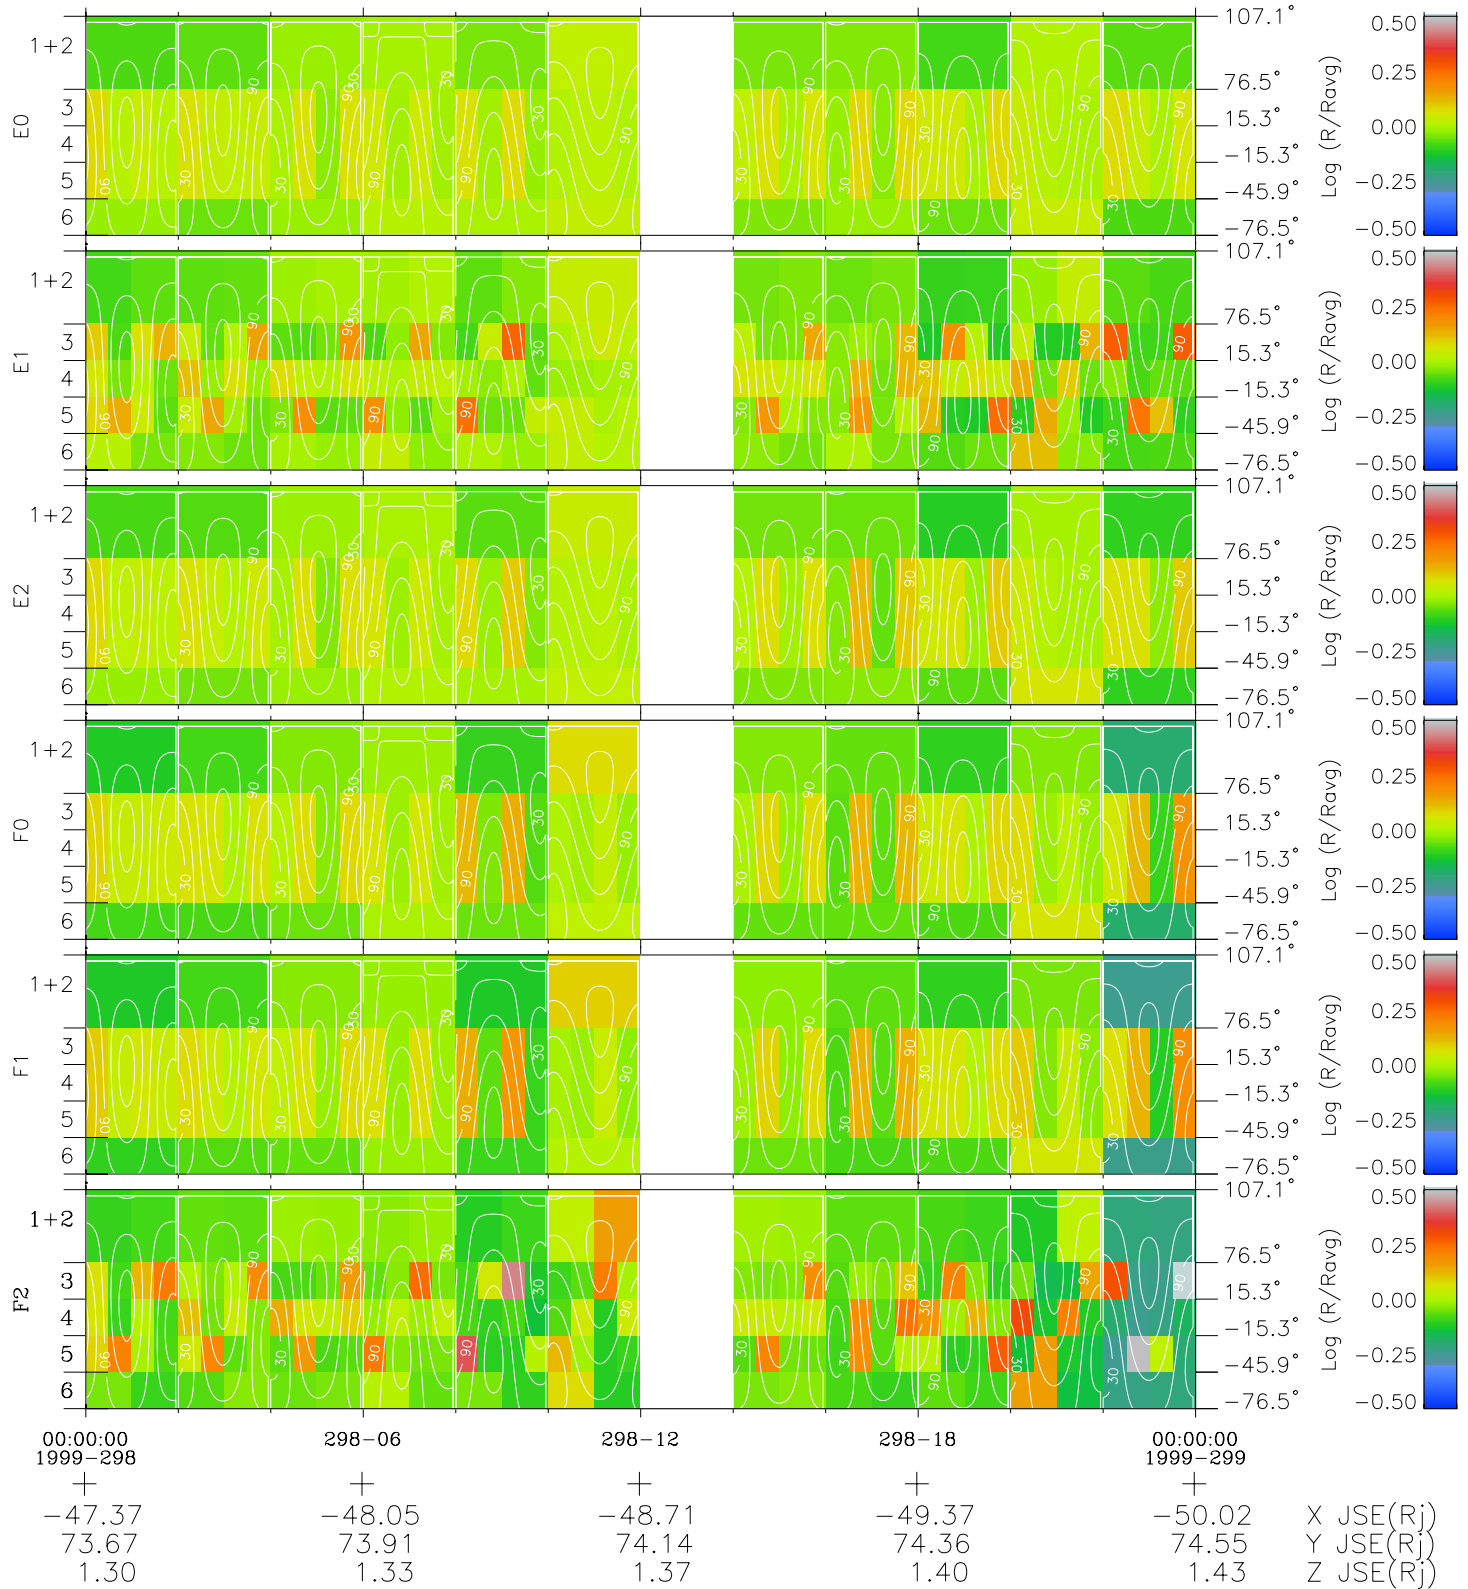

Galileo EPD Real Time All-Sky Anisotropies 99298

Software Version: RTSKY_MEAN V 1.20
 Data Production: 06-03-00
 Plot Production: Mon Sep 17 02:31:00 2001
 Color File: wondr3
 Geofactor File: 1.1

- ◇ = Jupiter look direction
- = Corotation look direction