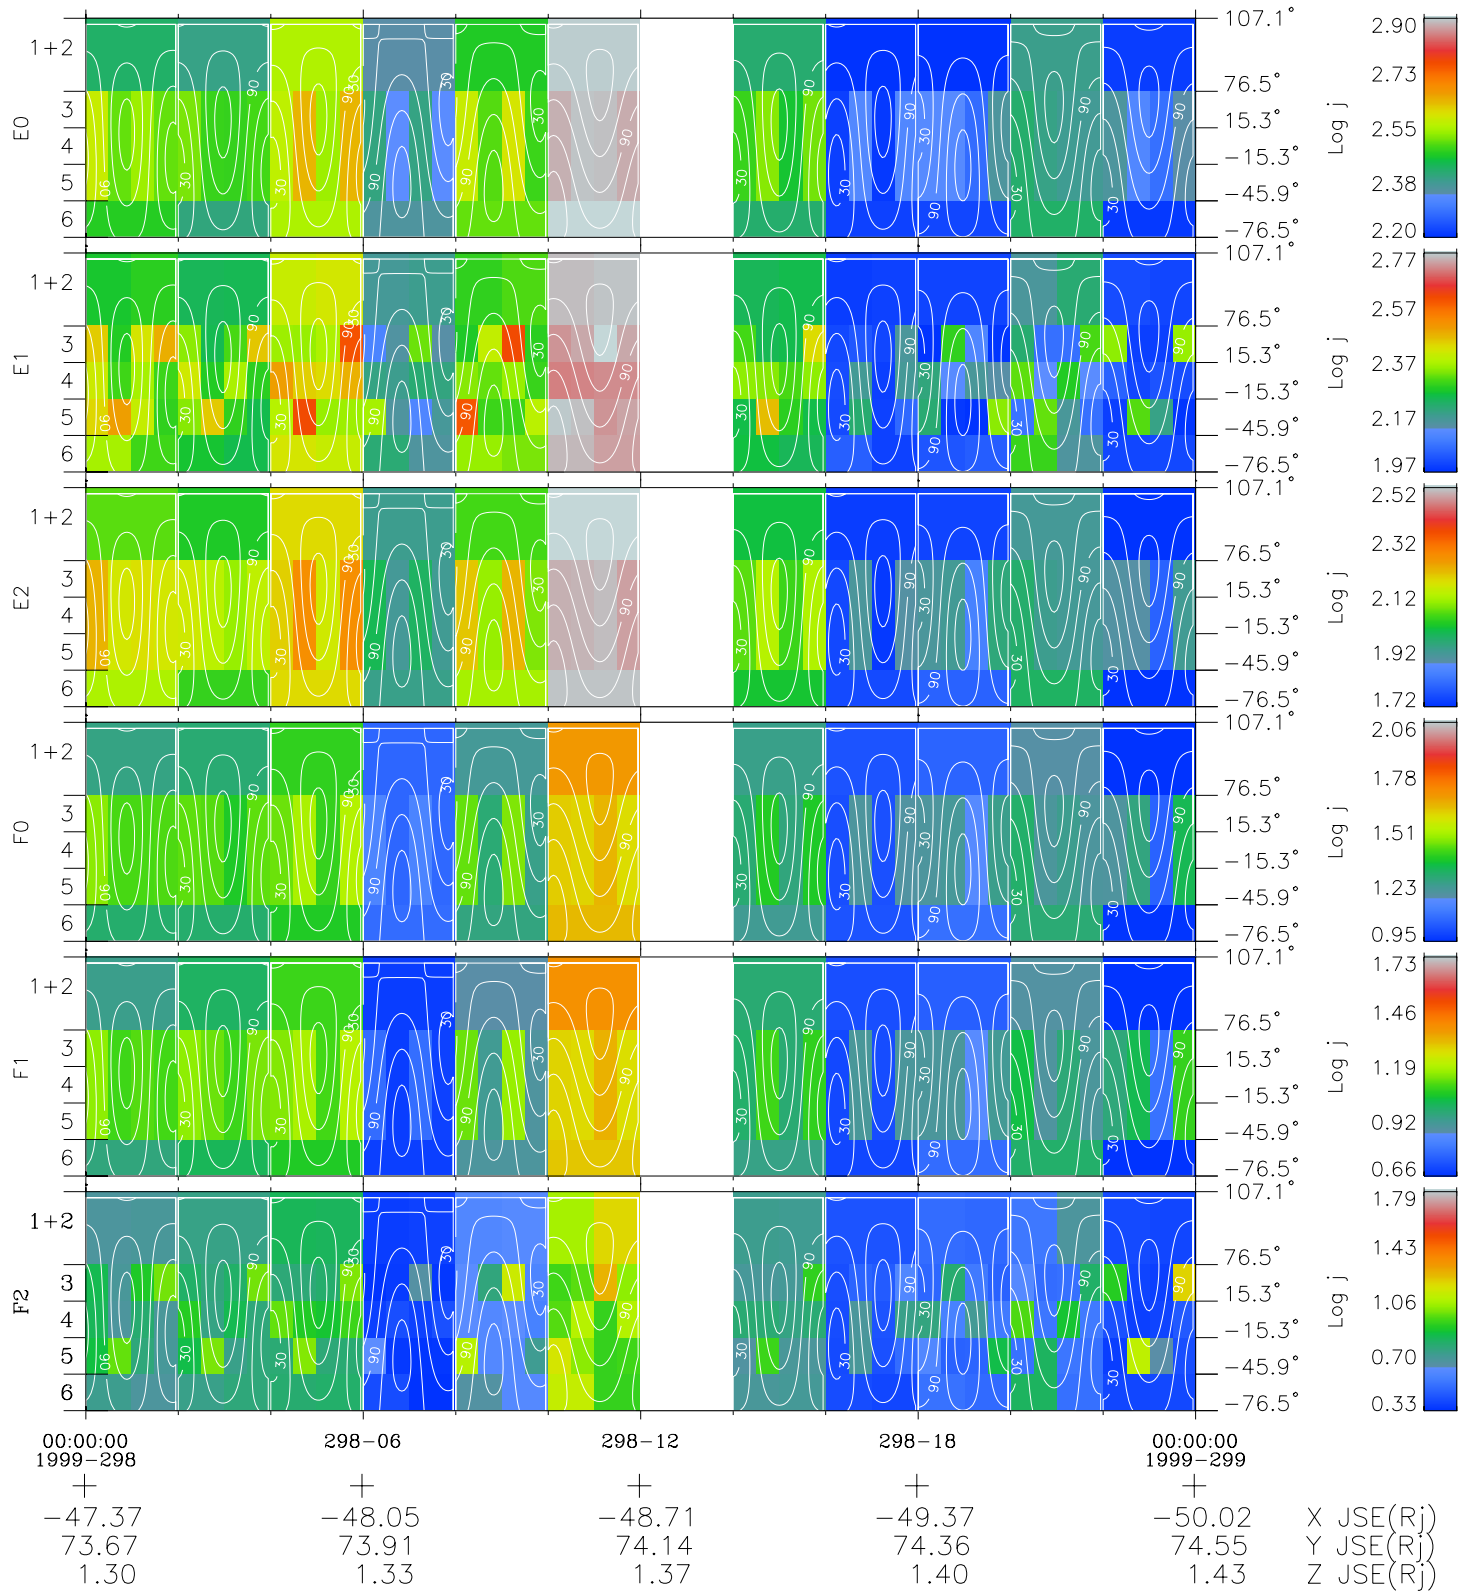

# Galileo EPD Real Time All-Sky Anisotropies 99298

Software Version: RTSKY\_FLUX V 1.20  
 Data Production: 06-03-00  
 Plot Production: Mon Sep 17 02:31:13 2001  
 Color File: wondr3  
 Geofactor File: 1.1

- ◇ = Jupiter look direction
- = Corotation look direction