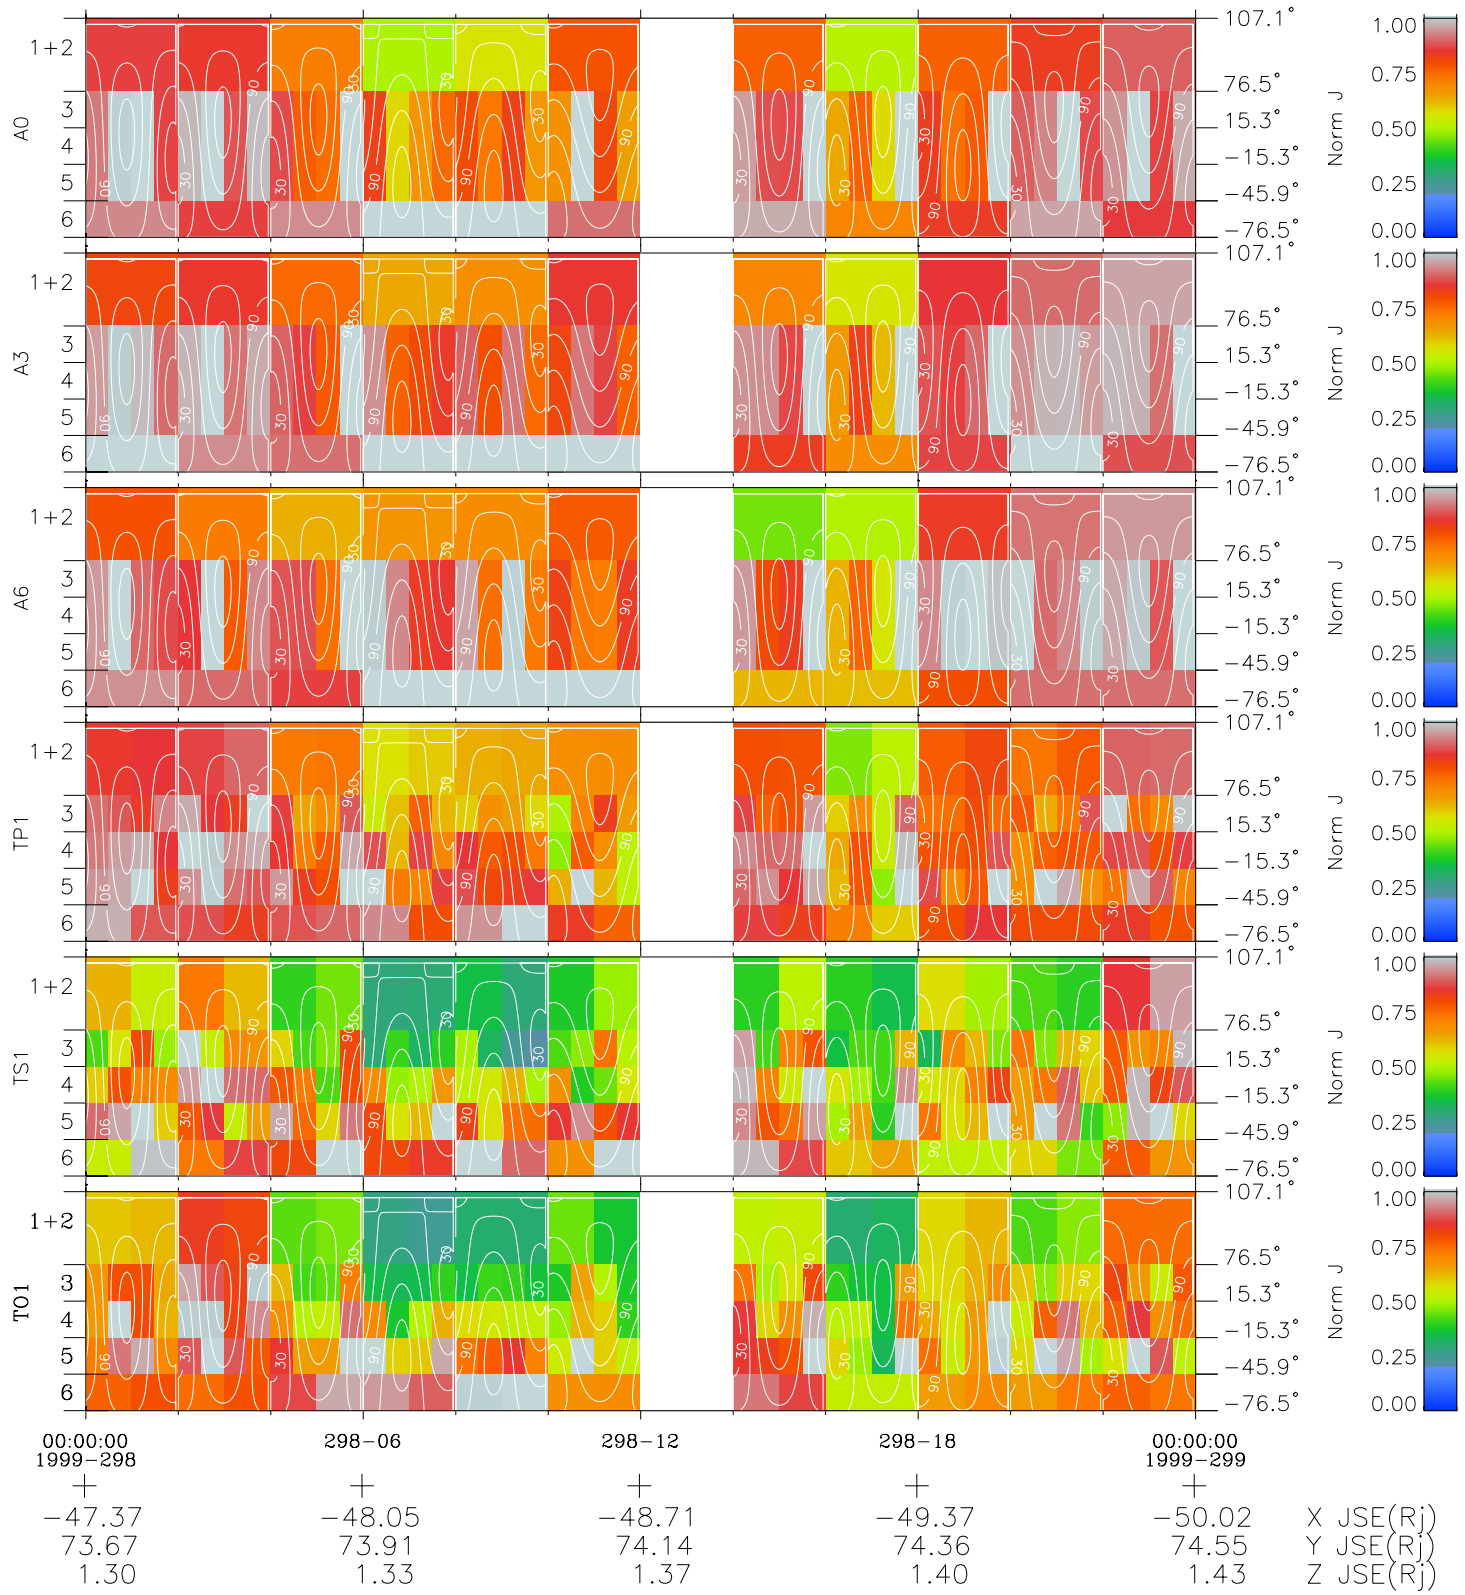

Galileo EPD Real Time All-Sky Anisotropies 99298

Software Version: RTSKY_NORM V 1.20
Data Production: 06-03-00
Plot Production: Mon Sep 17 02:31:20 2001
Color File: wondr3
Geofactor File: 1.1

- ◇ = Jupiter look direction
- = Corotation look direction