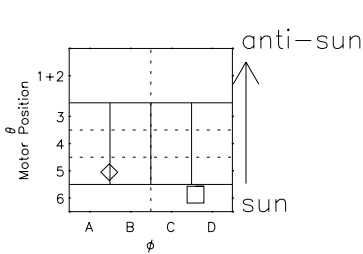

Galileo EPD Real Time All-Sky Anisotropies 99298

Software Version: RTSKY_NORM V 1.20
Data Production: 06-03-00
Plot Production: Mon Sep 17 02:31:20 2001
Color File: wondr3
Geofactor File: 1.1

- ◇ = Jupiter look direction
- = Corotation look direction