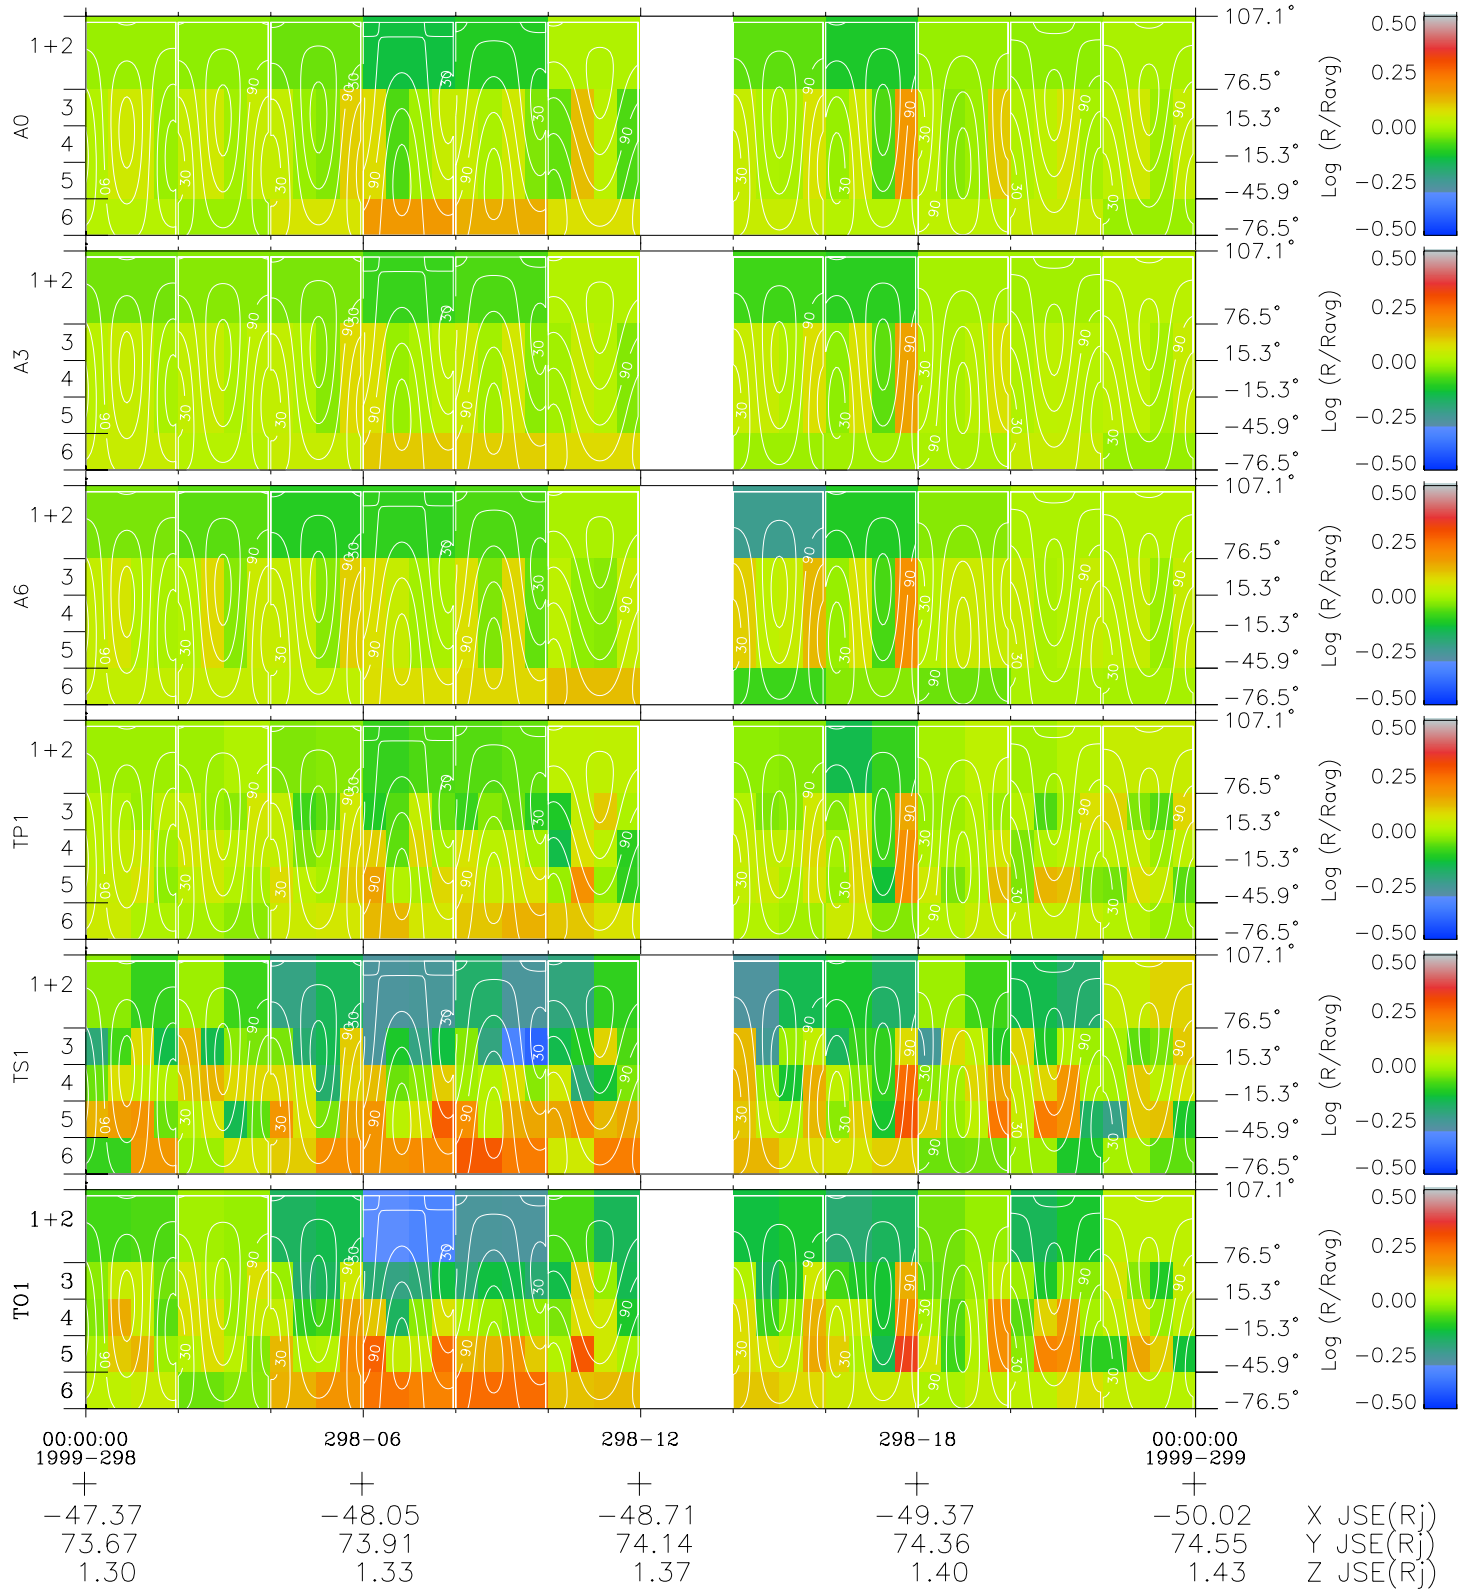

# Galileo EPD Real Time All-Sky Anisotropies 99298

Software Version: RTSKY\_MEAN V 1.20  
 Data Production: 06-03-00  
 Plot Production: Mon Sep 17 02:30:53 2001  
 Color File: wondr3  
 Geofactor File: 1.1

- ◇ = Jupiter look direction
- = Corotation look direction