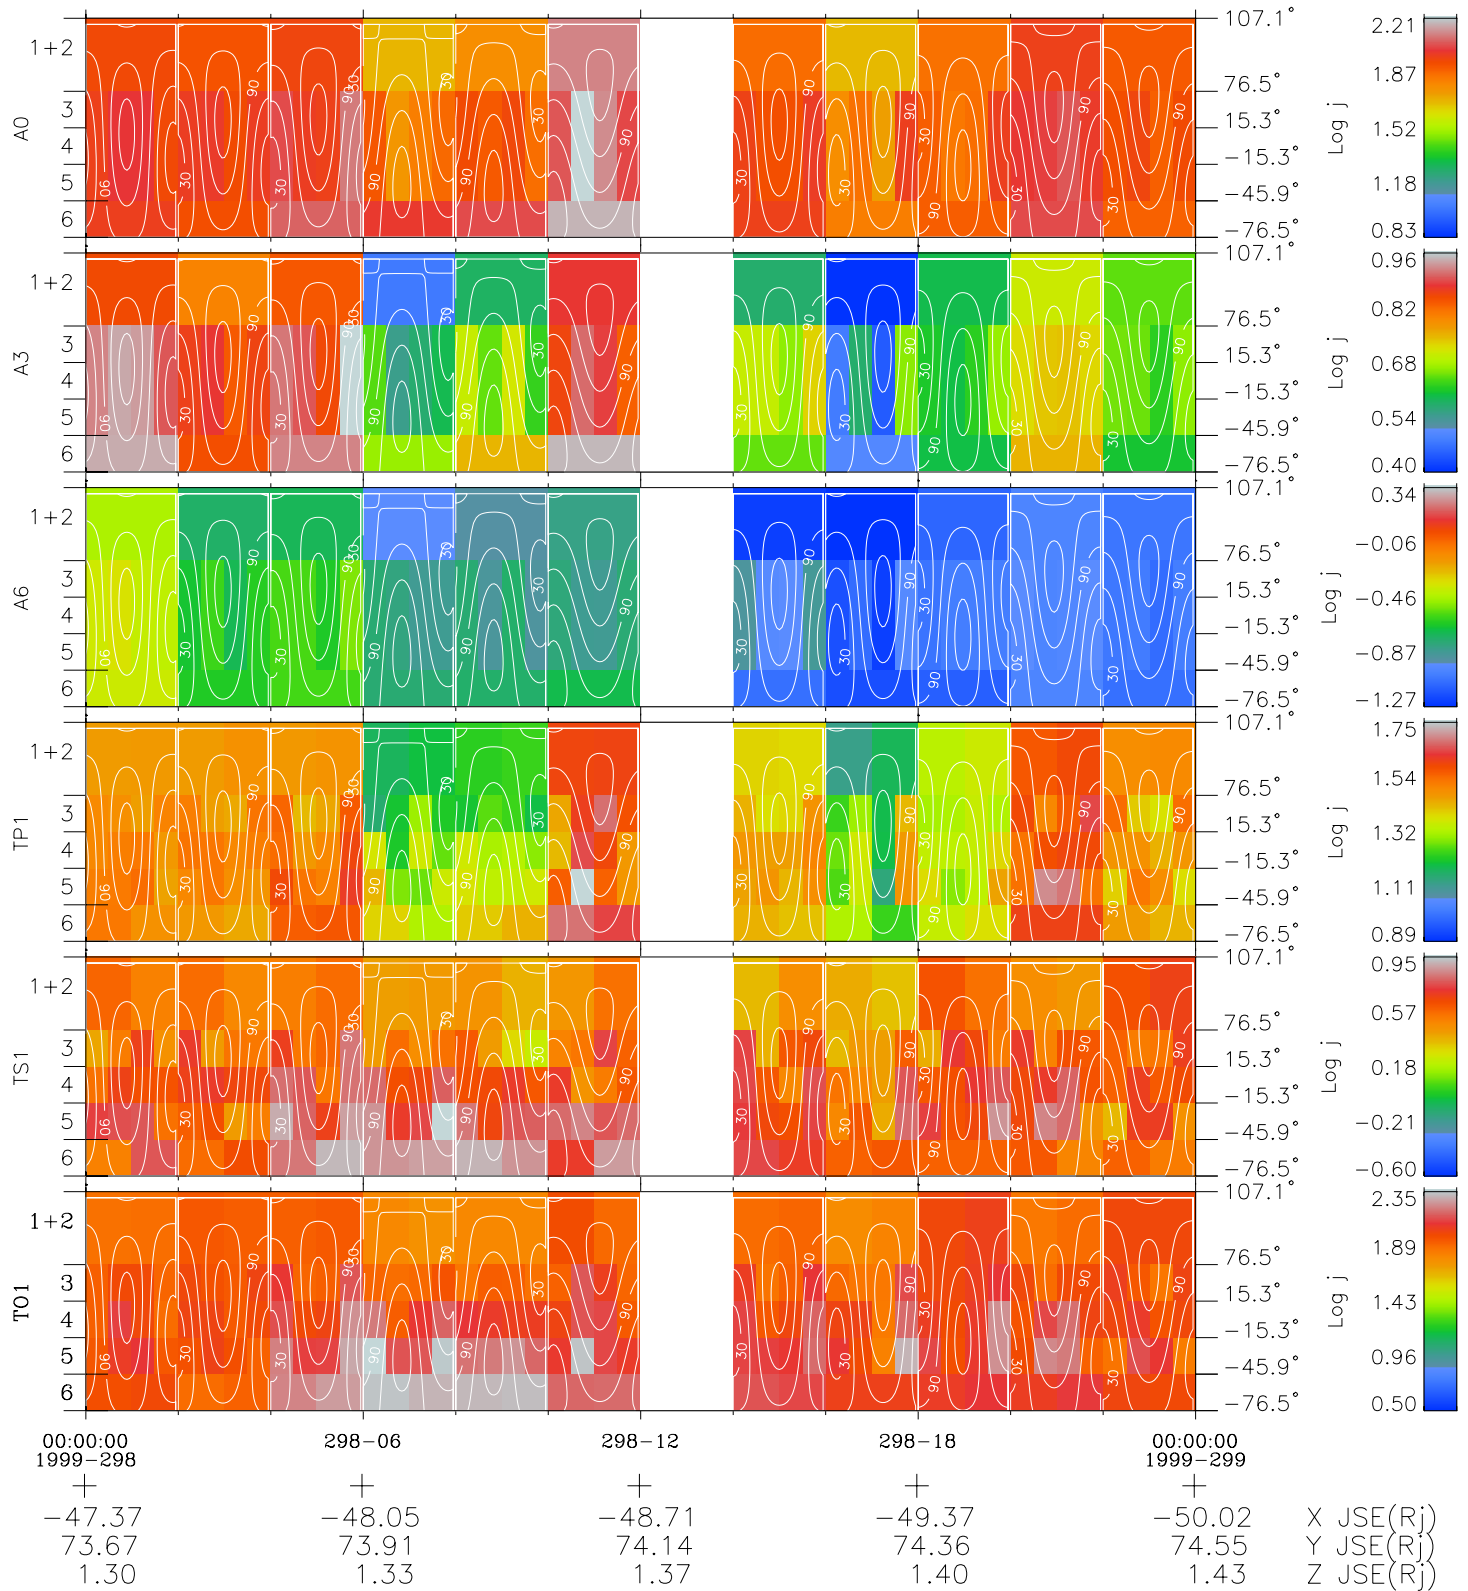

# Galileo EPD Real Time All-Sky Anisotropies 99298

Software Version: RTSKY\_FLUX V 1.20  
 Data Production: 06-03-00  
 Plot Production: Mon Sep 17 02:31:06 2001  
 Color File: wondr3  
 Geofactor File: 1.1

- ◇ = Jupiter look direction
- = Corotation look direction