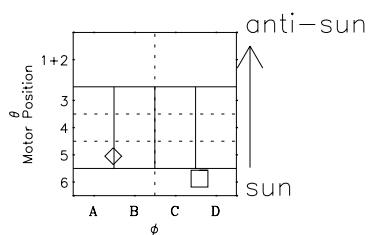

# Galileo EPD Real-Time Omni 99298

Software Version: RTLINE\_OMNI V 1.20  
Data Production: 06-03-00  
Plot Production: Mon Sep 17 02:32:31 2001

- ◇ = Jupiter look direction
- = Corotation look direction