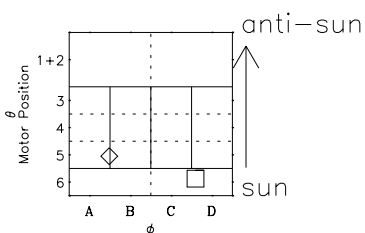

Galileo EPD Real-Time Six-Sector 99298

Software Version: RTLINE_R6 V 1.20
Data Production: 06-03-00
Plot Production: Mon Sep 17 02:32:39 2001

◇ = Jupiter look direction
□ = Corotation look direction