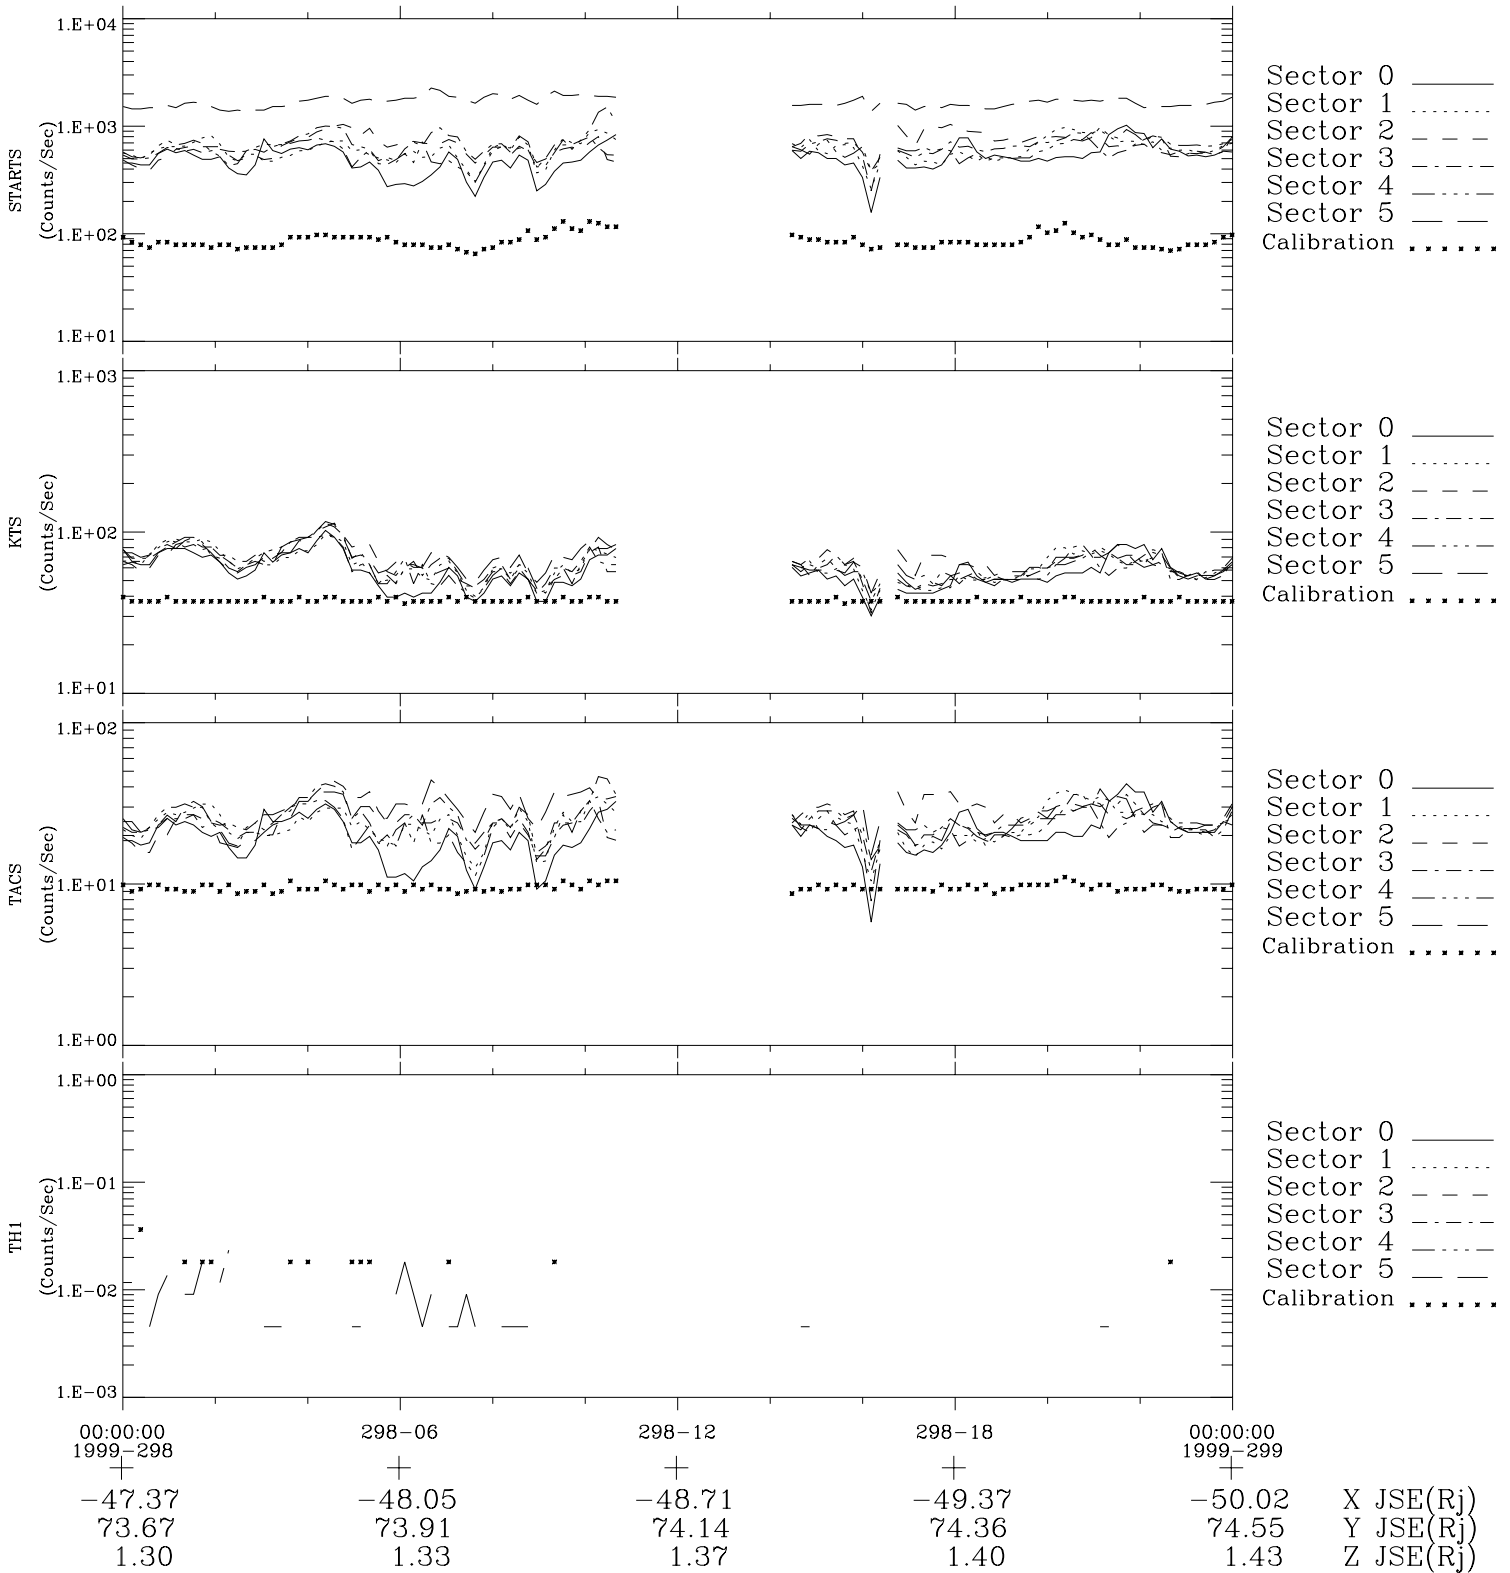

Galileo EPD Real-Time Six-Sector 99298

Software Version: RTLINE_R6 V 1.20
Data Production: 06-03-00
Plot Production: Mon Sep 17 02:32:39 2001

◇ = Jupiter look direction
□ = Corotation look direction