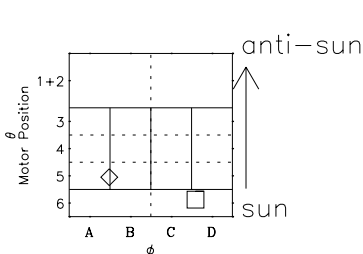

Galileo EPD Real-Time Six-Sector 99298

Software Version: RTLINE_R6 V 1.20
Data Production: 06-03-00
Plot Production: Mon Sep 17 02:32:38 2001

◇ = Jupiter look direction
□ = Corotation look direction