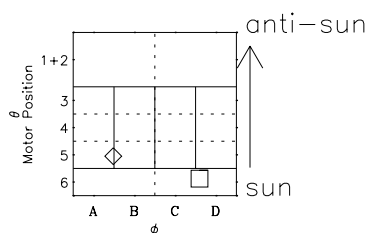

Galileo EPD Real-Time Six-Sector 99298

Software Version: RTLINE_R6 V 1.20
Data Production: 06-03-00
Plot Production: Mon Sep 17 02:32:38 2001

◇ = Jupiter look direction
□ = Corotation look direction