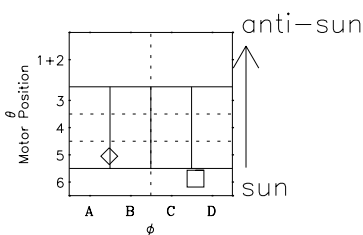

Galileo EPD Real-Time Six-Sector 99298

Software Version: RTLINE_R6 V 1.20
Data Production: 06-03-00
Plot Production: Mon Sep 17 02:32:37 2001

◇ = Jupiter look direction
□ = Corotation look direction