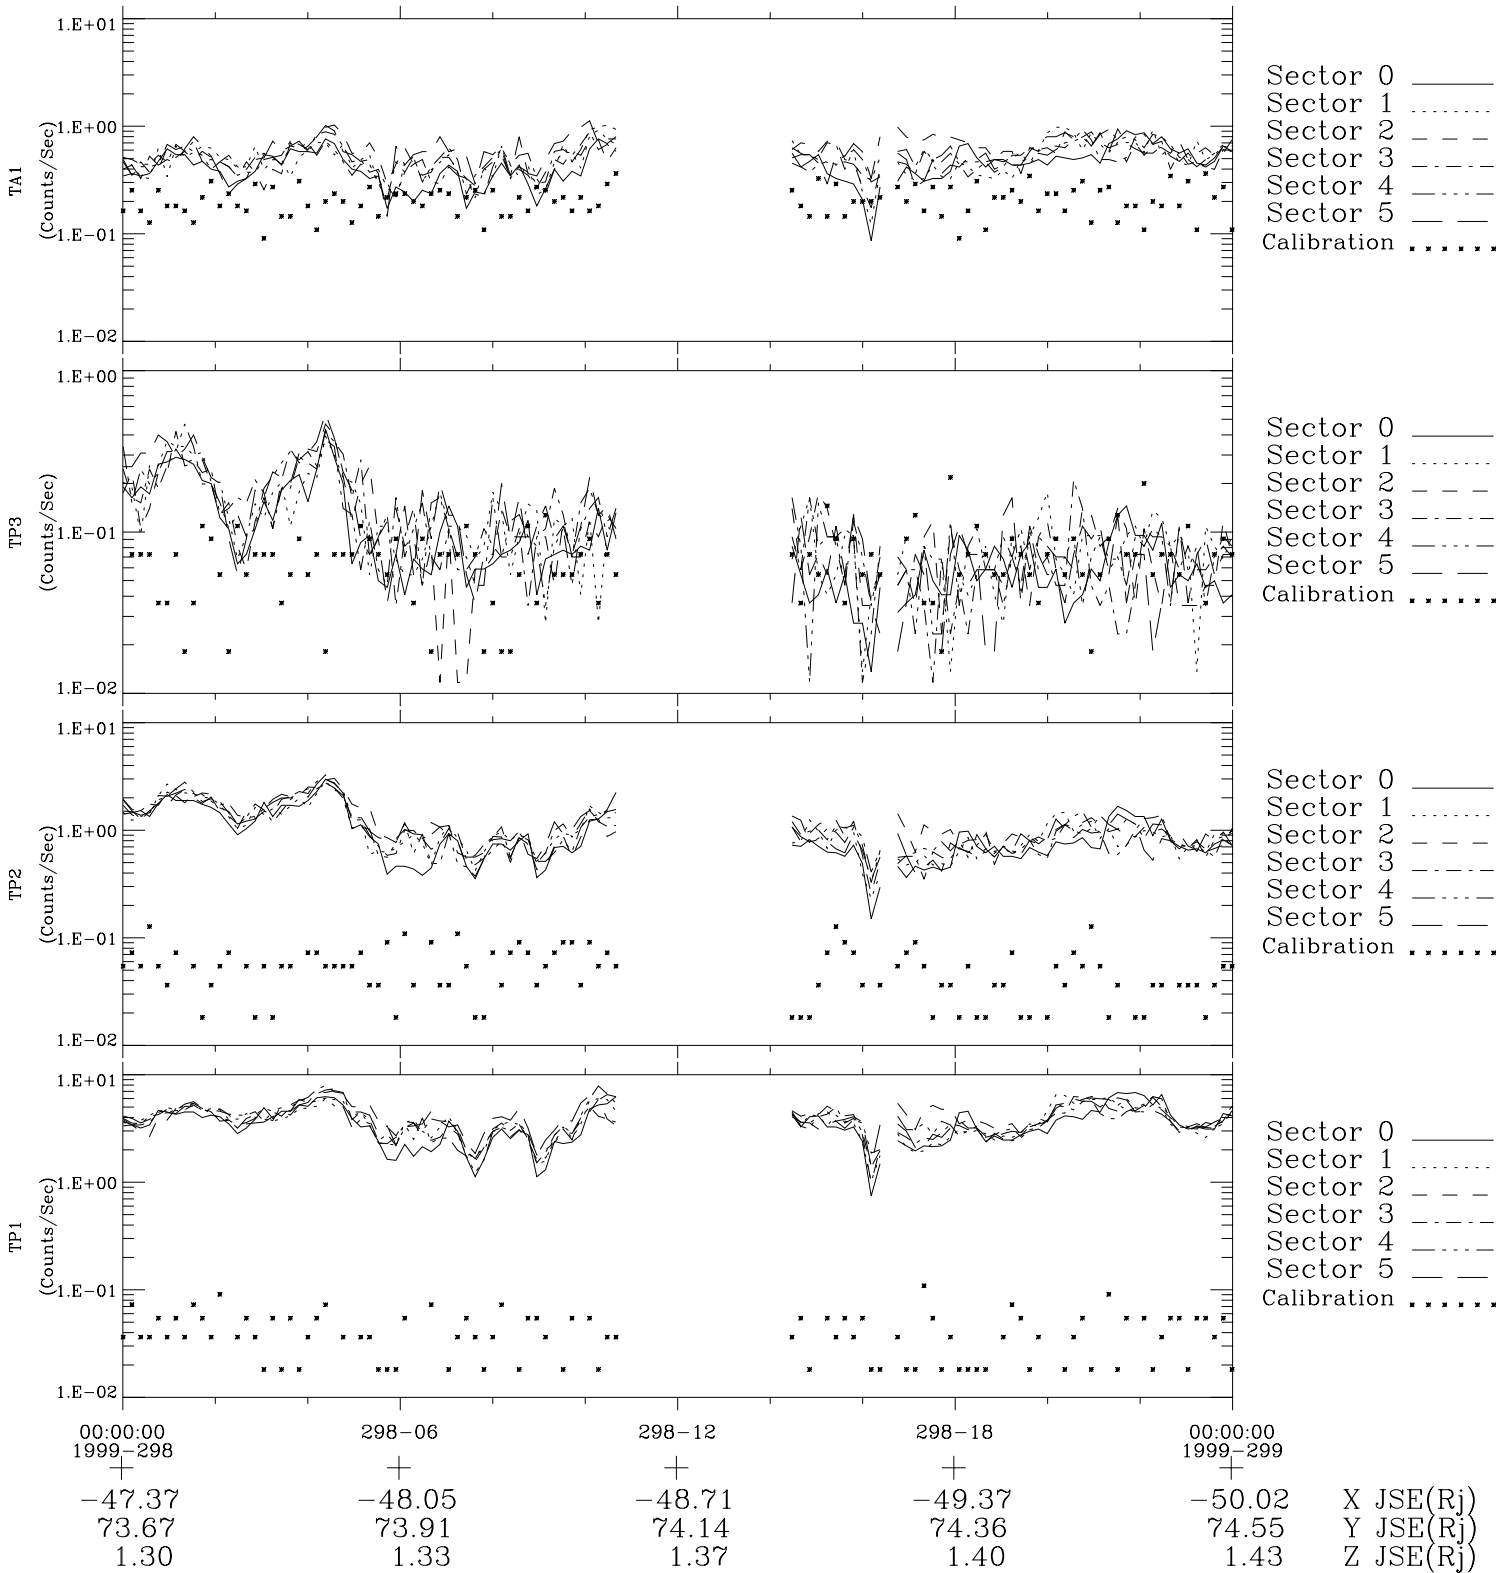

Galileo EPD Real-Time Six-Sector 99298

Software Version: RTLINE_R6 V 1.20
Data Production: 06-03-00
Plot Production: Mon Sep 17 02:32:37 2001

◇ = Jupiter look direction
□ = Corotation look direction