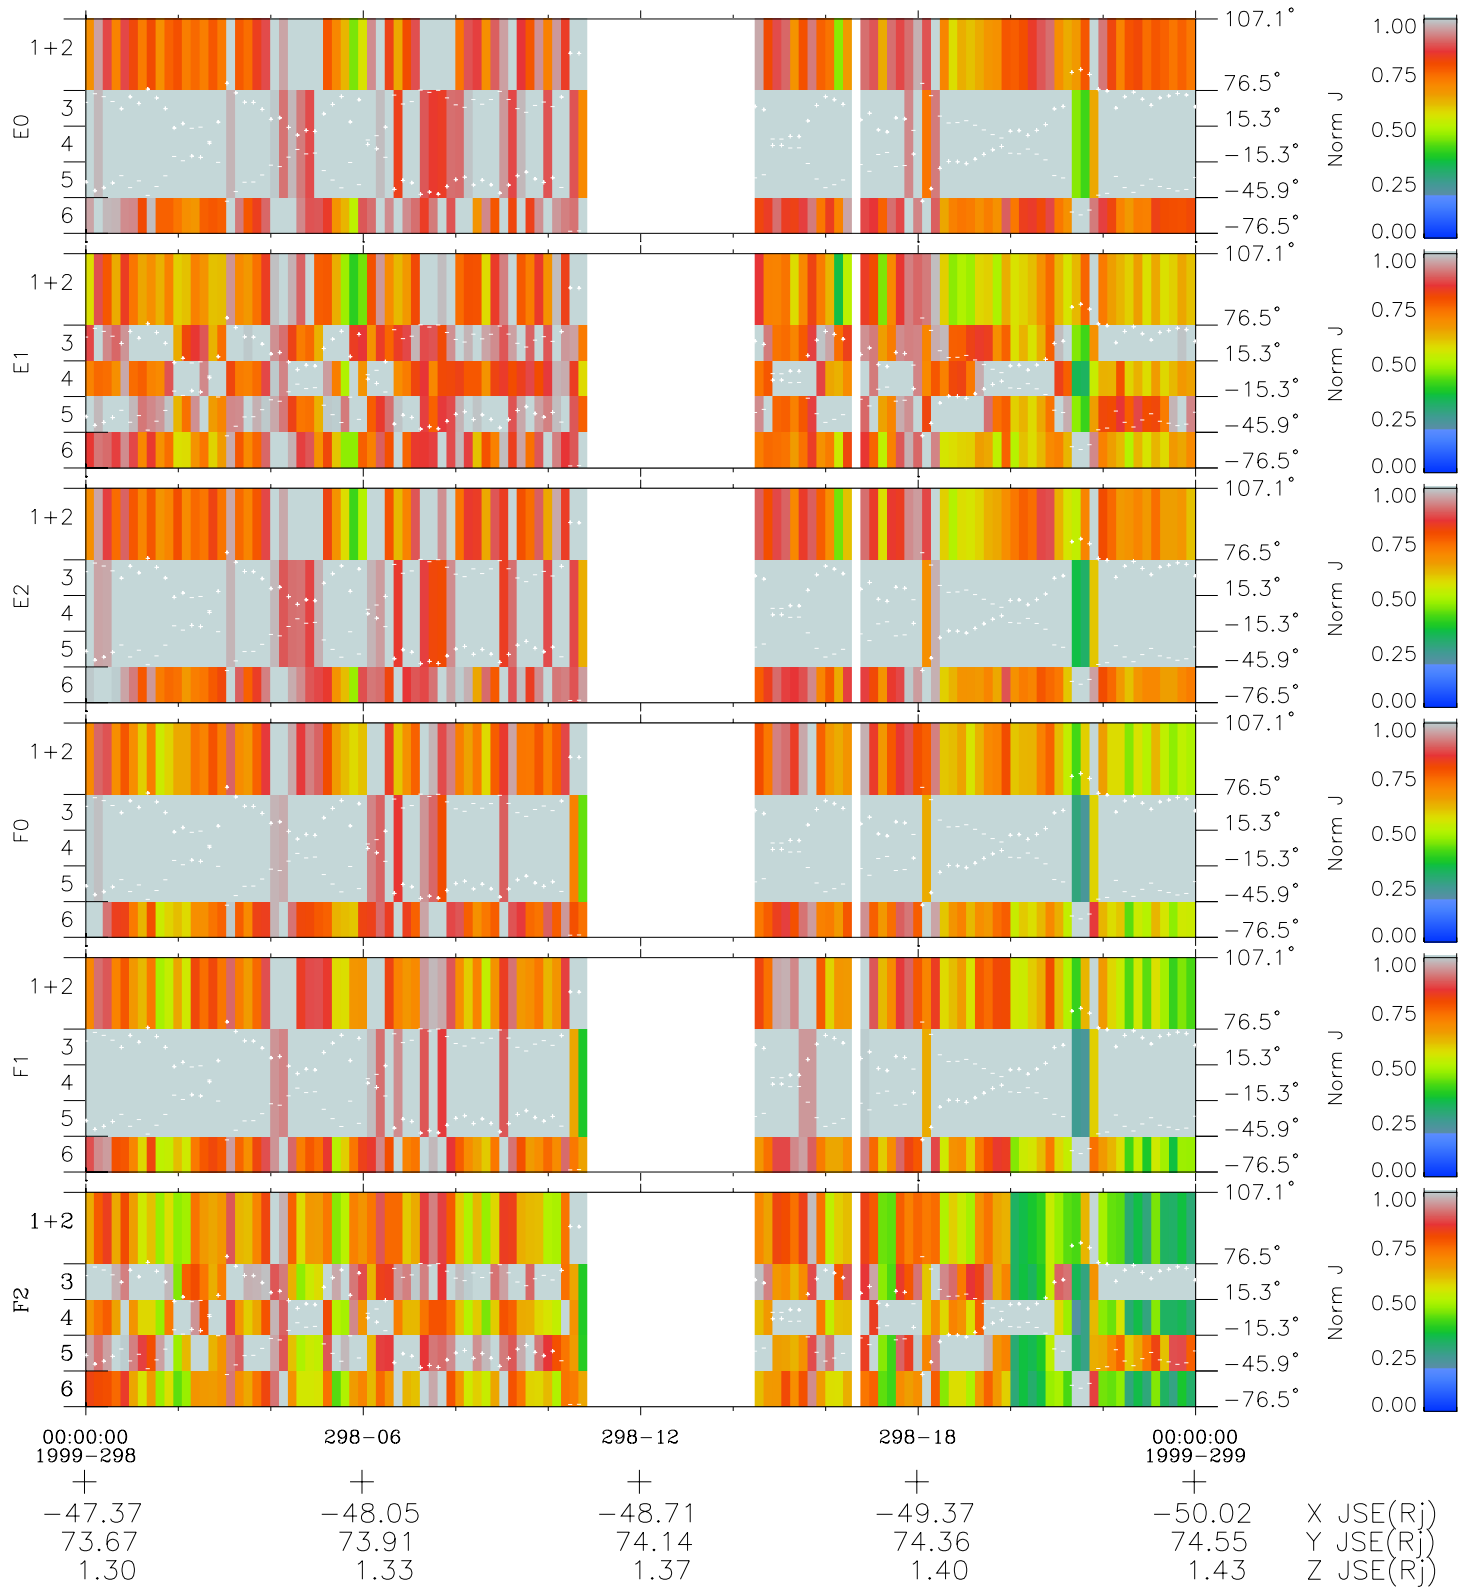

# Galileo EPD Real Elevation Anisotropies 99298

Software Version: RTELEV\_NORM V 1.20  
Data Production: 06-03-00  
Plot Production: Mon Sep 17 02:31:57 2001  
Color File: wondr3  
Geofactor File: 1.1

- ◇ = Jupiter look direction
- = Corotation look direction