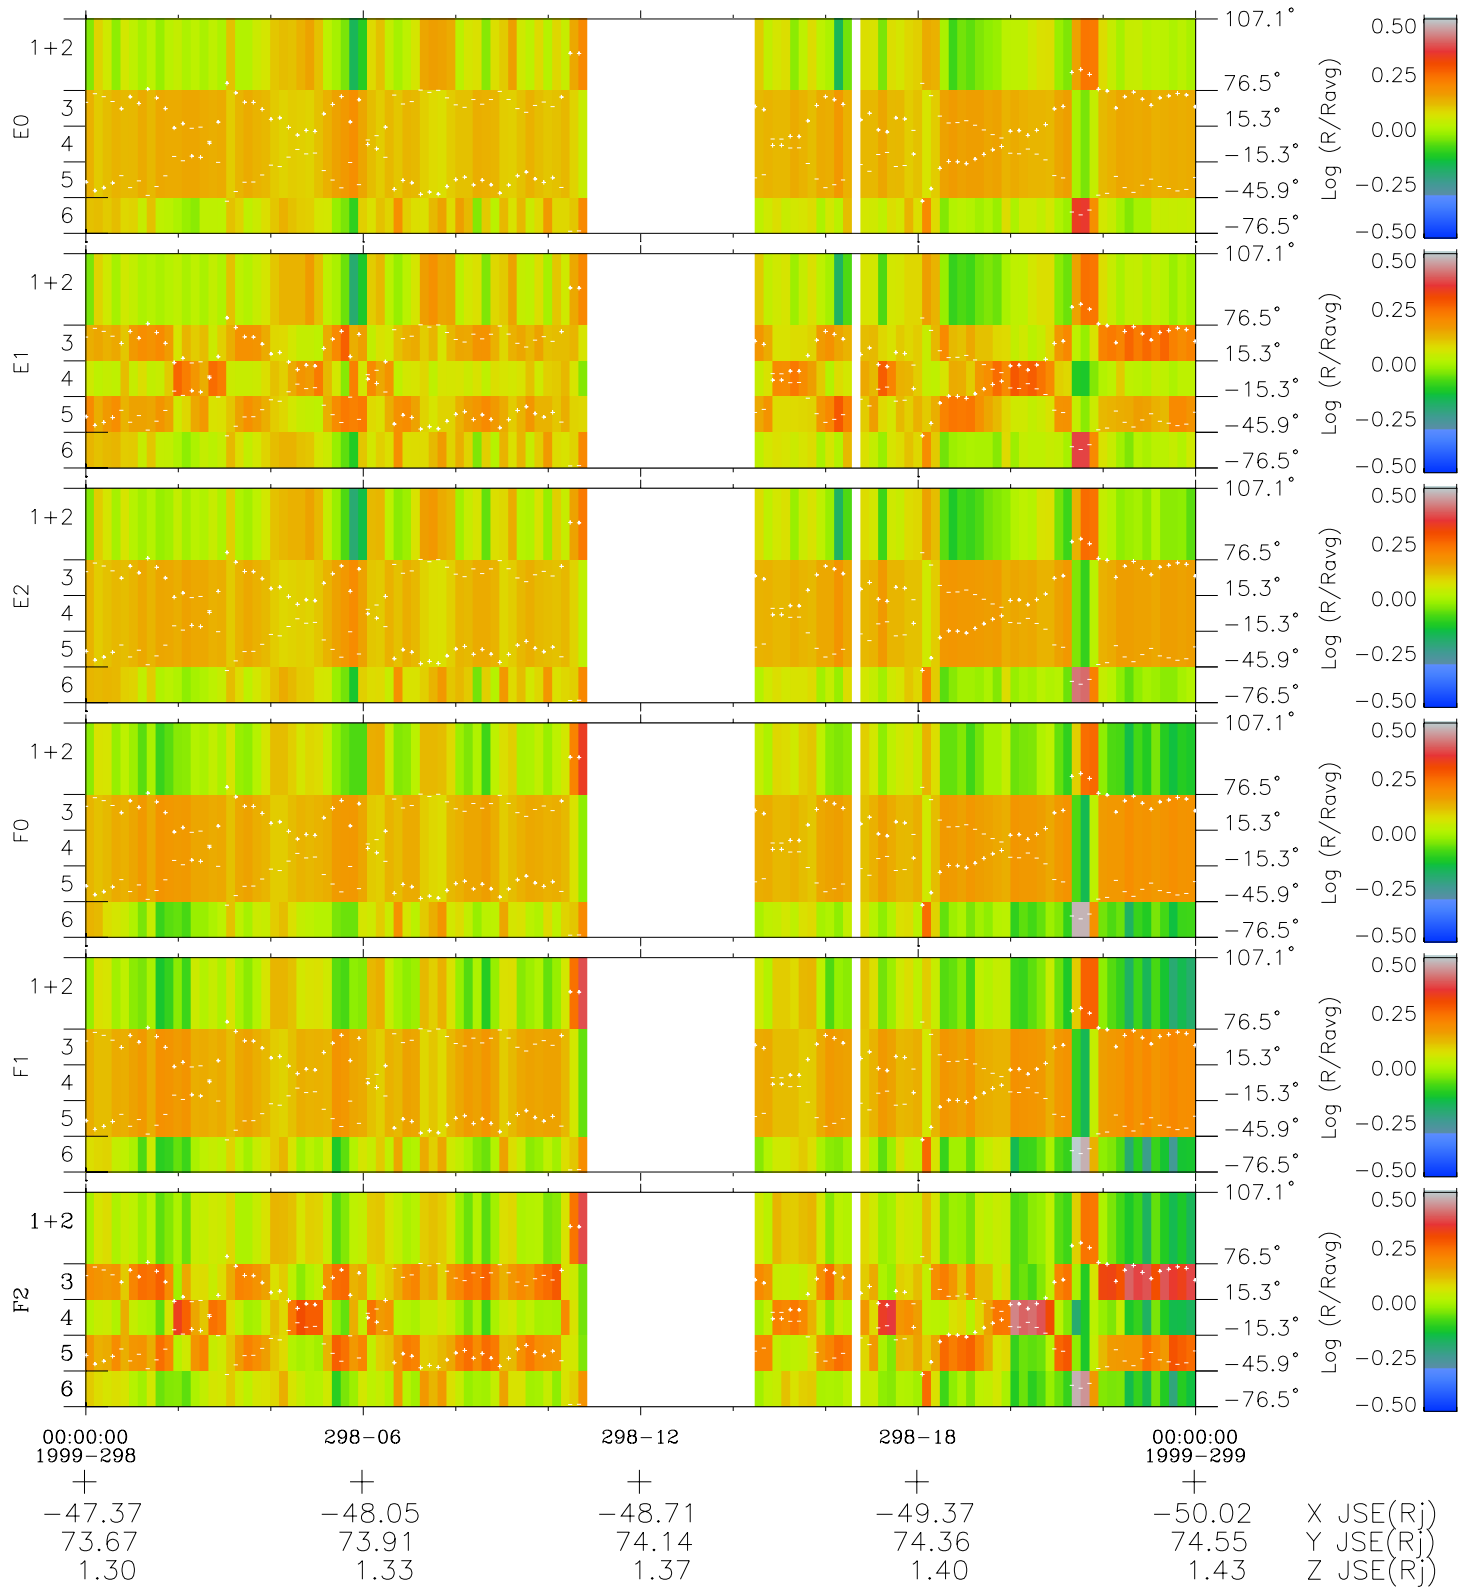

# Galileo EPD Real Elevation Anisotropies 99298

Software Version: RTELEV\_MEAN V 1.20  
Data Production: 06-03-00  
Plot Production: Mon Sep 17 02:31:37 2001  
Color File: wondr3  
Geofactor File: 1.1

- ◇ = Jupiter look direction
- = Corotation look direction