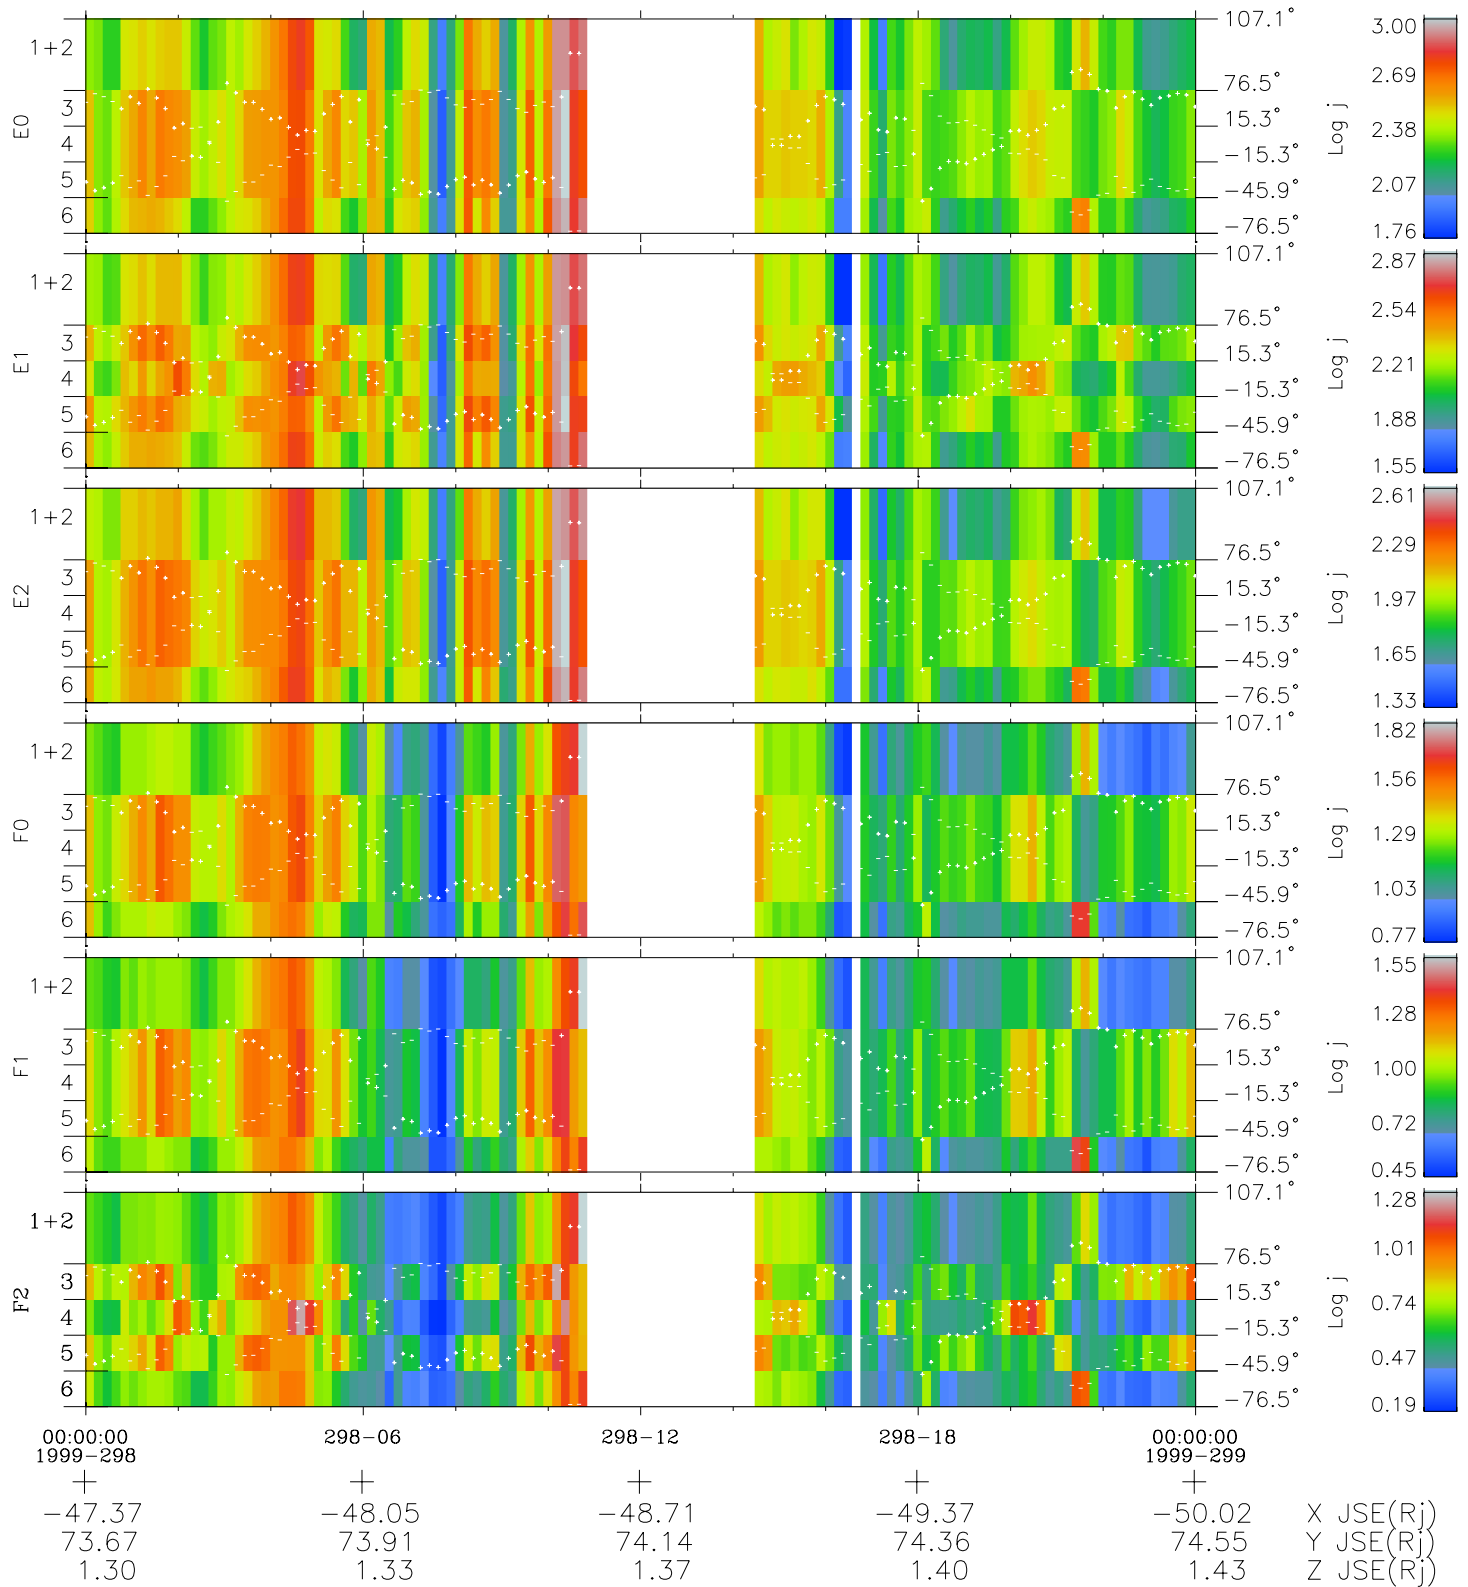

Galileo EPD Real Elevation Anisotropies 99298

Software Version: RTELEV_FLUX V 1.20
Data Production: 06-03-00
Plot Production: Mon Sep 17 02:31:47 2001
Color File: wondr3
Geofactor File: 1.1

- ◇ = Jupiter look direction
- = Corotation look direction