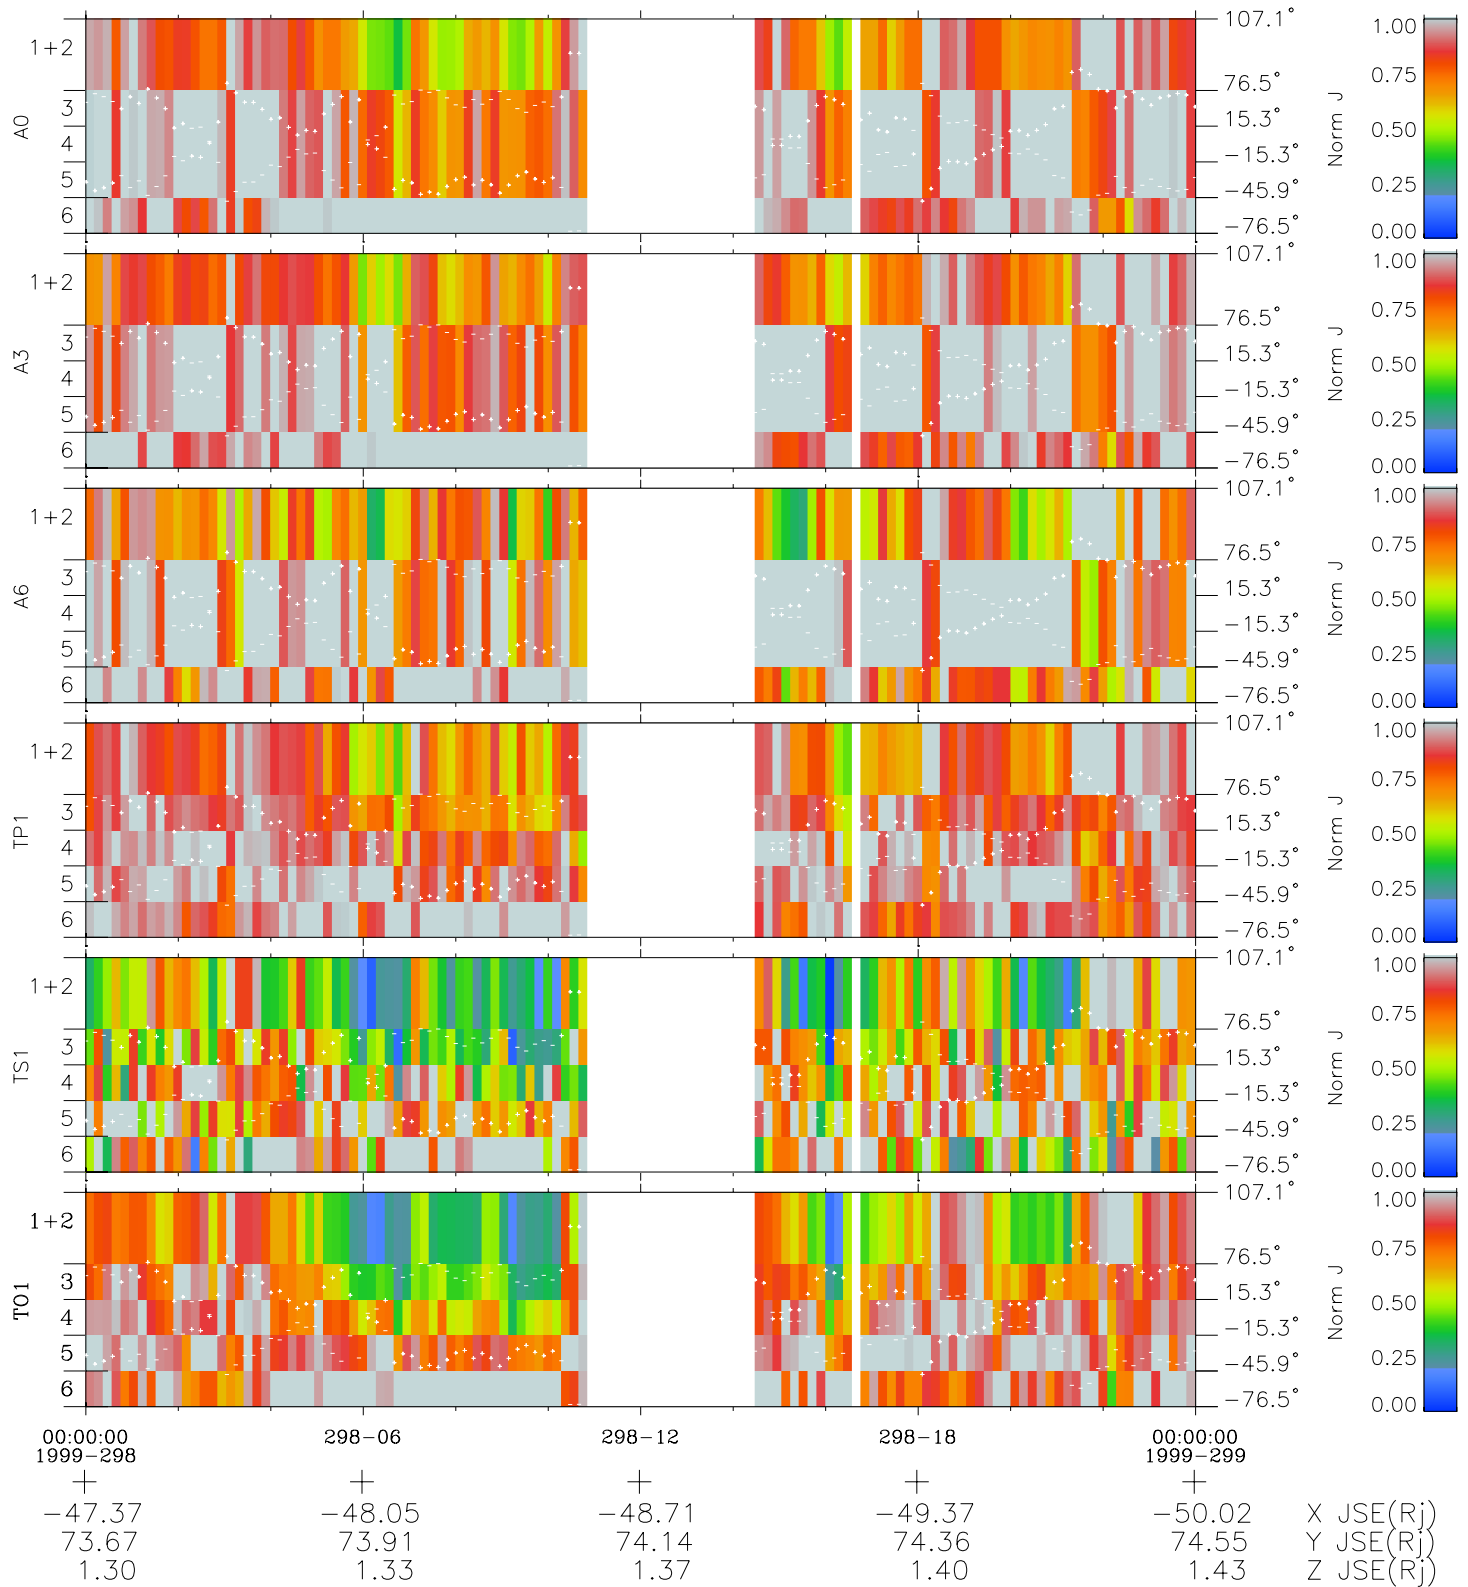

Galileo EPD Real Elevation Anisotropies 99298

Software Version: RTELEV_NORM V 1.20
 Data Production: 06-03-00
 Plot Production: Mon Sep 17 02:31:52 2001
 Color File: wondr3
 Geofactor File: 1.1

- ◇ = Jupiter look direction
- = Corotation look direction