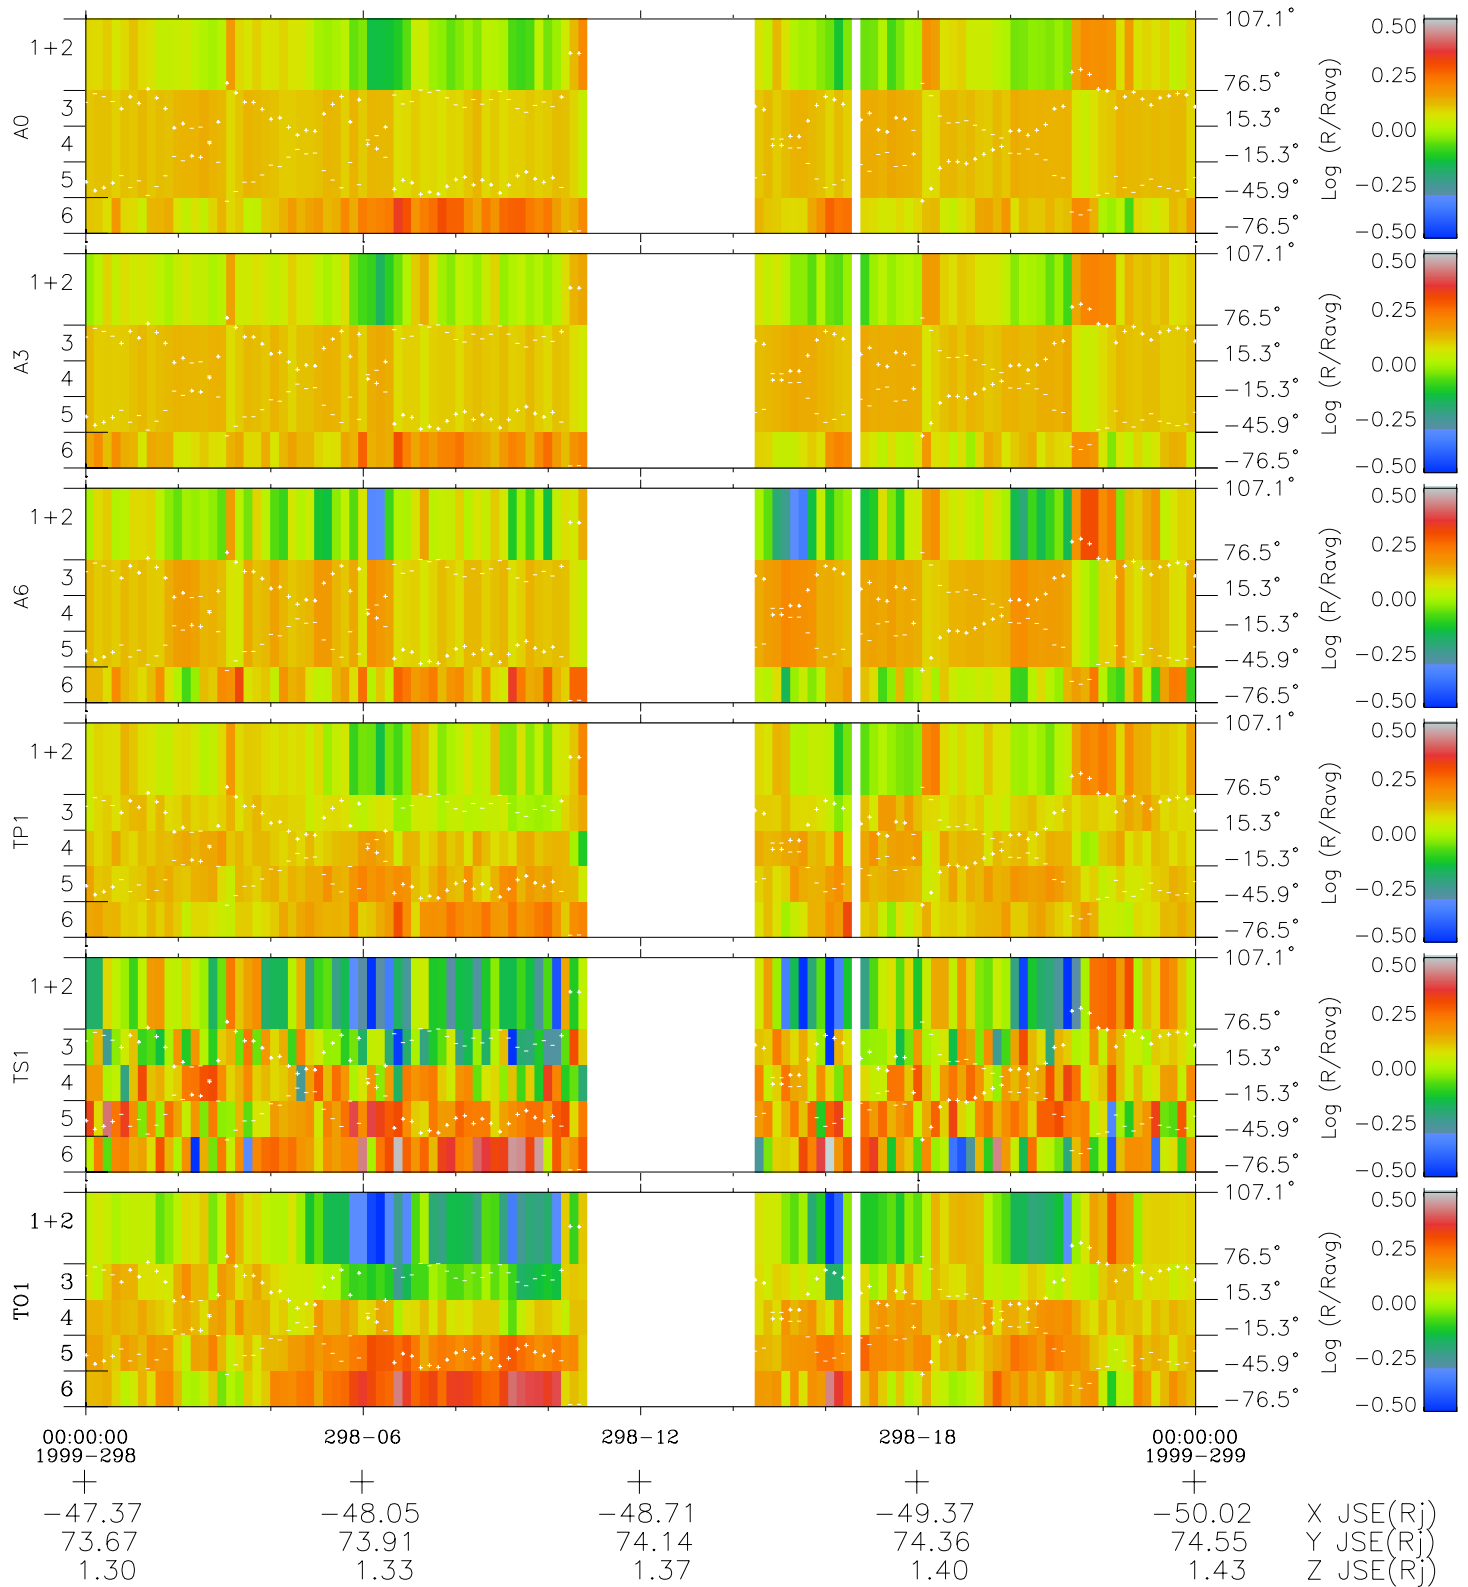

Galileo EPD Real Elevation Anisotropies 99298

Software Version: RTELEV_MEAN V 1.20
 Data Production: 06-03-00
 Plot Production: Mon Sep 17 02:31:32 2001
 Color File: wondr3
 Geofactor File: 1.1

- ◇ = Jupiter look direction
- = Corotation look direction