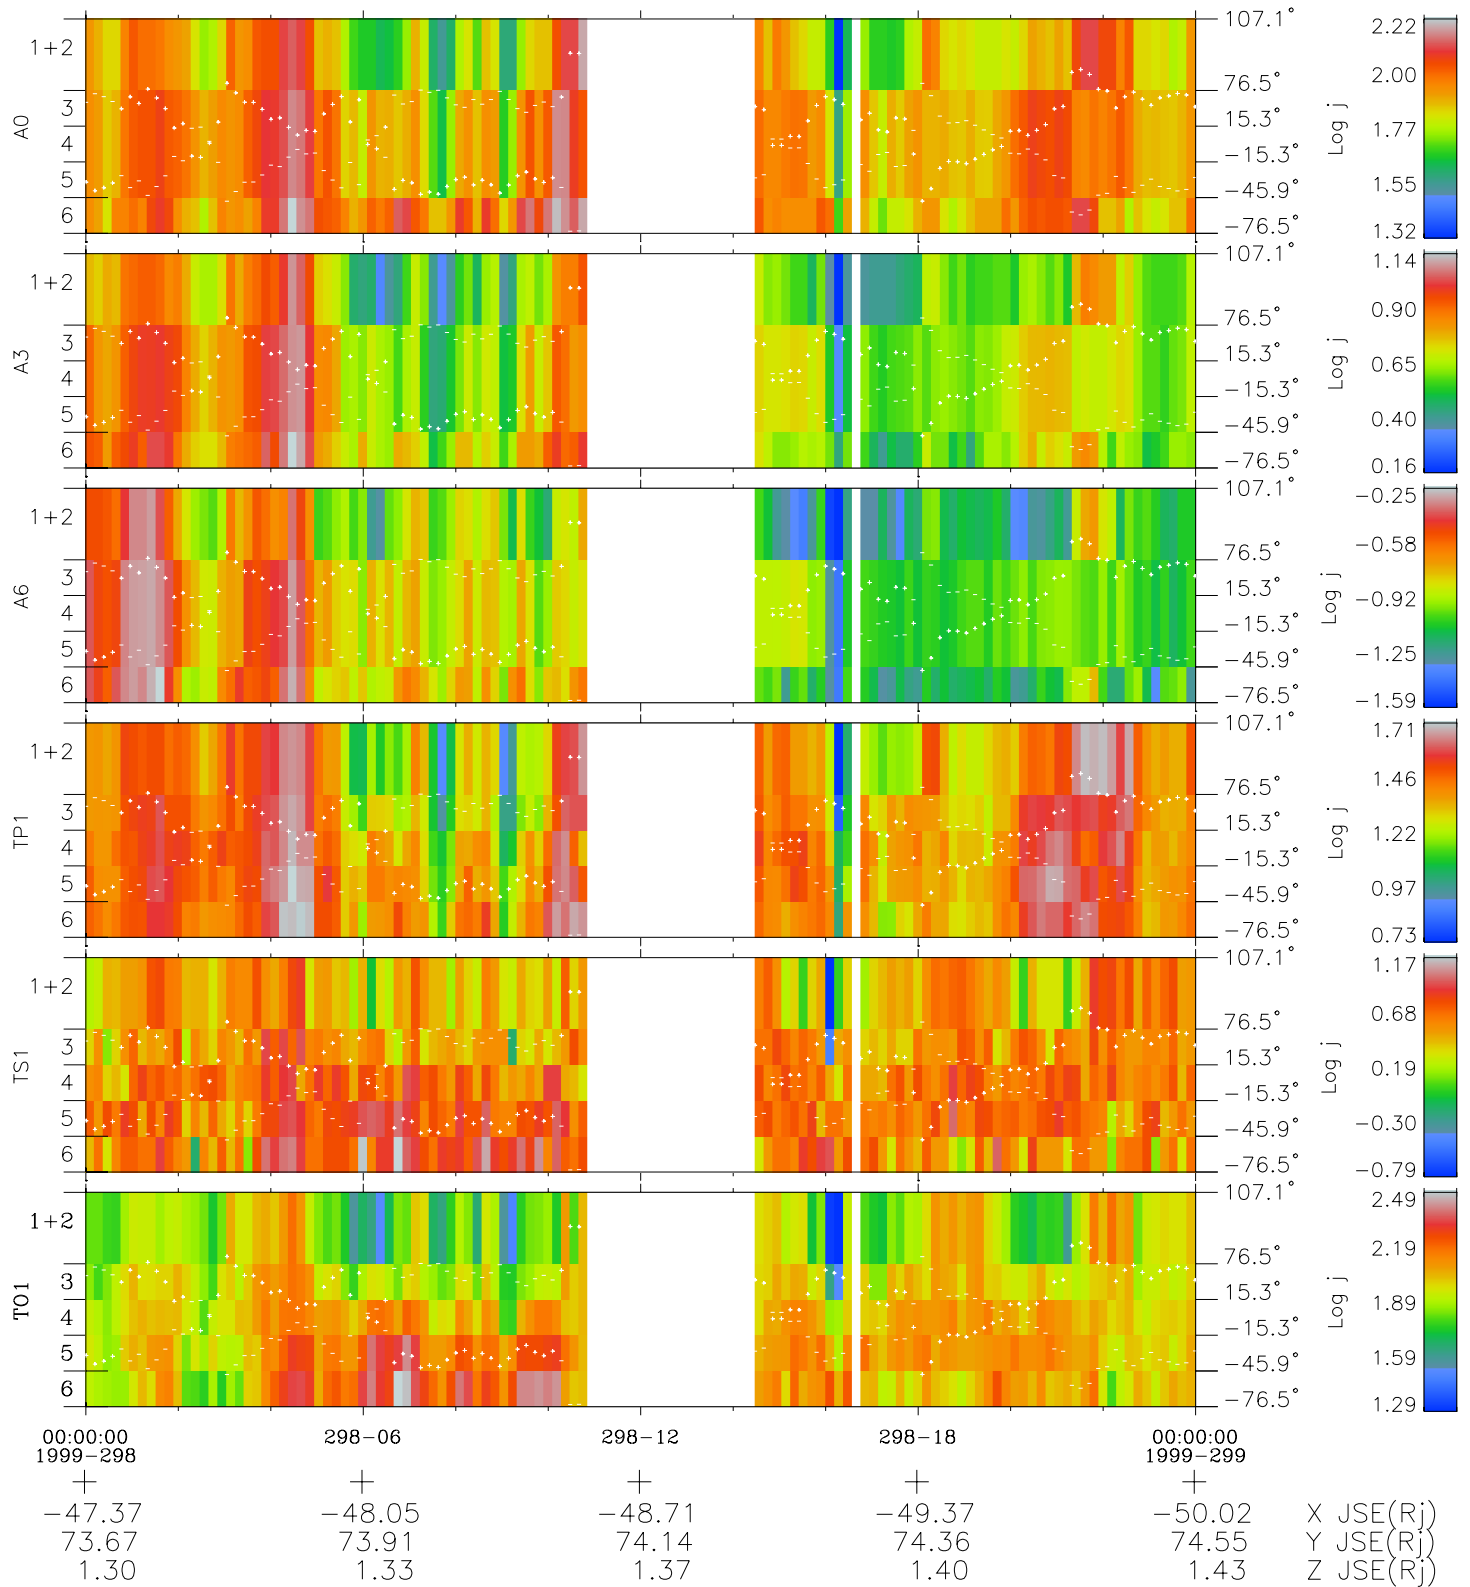

# Galileo EPD Real Elevation Anisotropies 99298

Software Version: RTELEV\_FLUX V 1.20  
Data Production: 06-03-00  
Plot Production: Mon Sep 17 02:31:42 2001  
Color File: wondr3  
Geofactor File: 1.1

- ◇ = Jupiter look direction
- = Corotation look direction