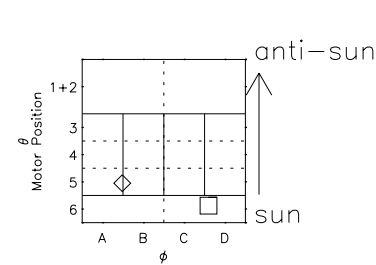

Galileo EPD Real Time Azimuth Anisotropies 99298

Software Version: RTAZIM_MEAN V 1.20
 Data Production: 06-03-00
 Plot Production: Mon Sep 17 02:32:02 2001
 Color File: wondr3
 Geofactor File: 1.1

◇ = Jupiter look direction
 □ = Corotation look direction