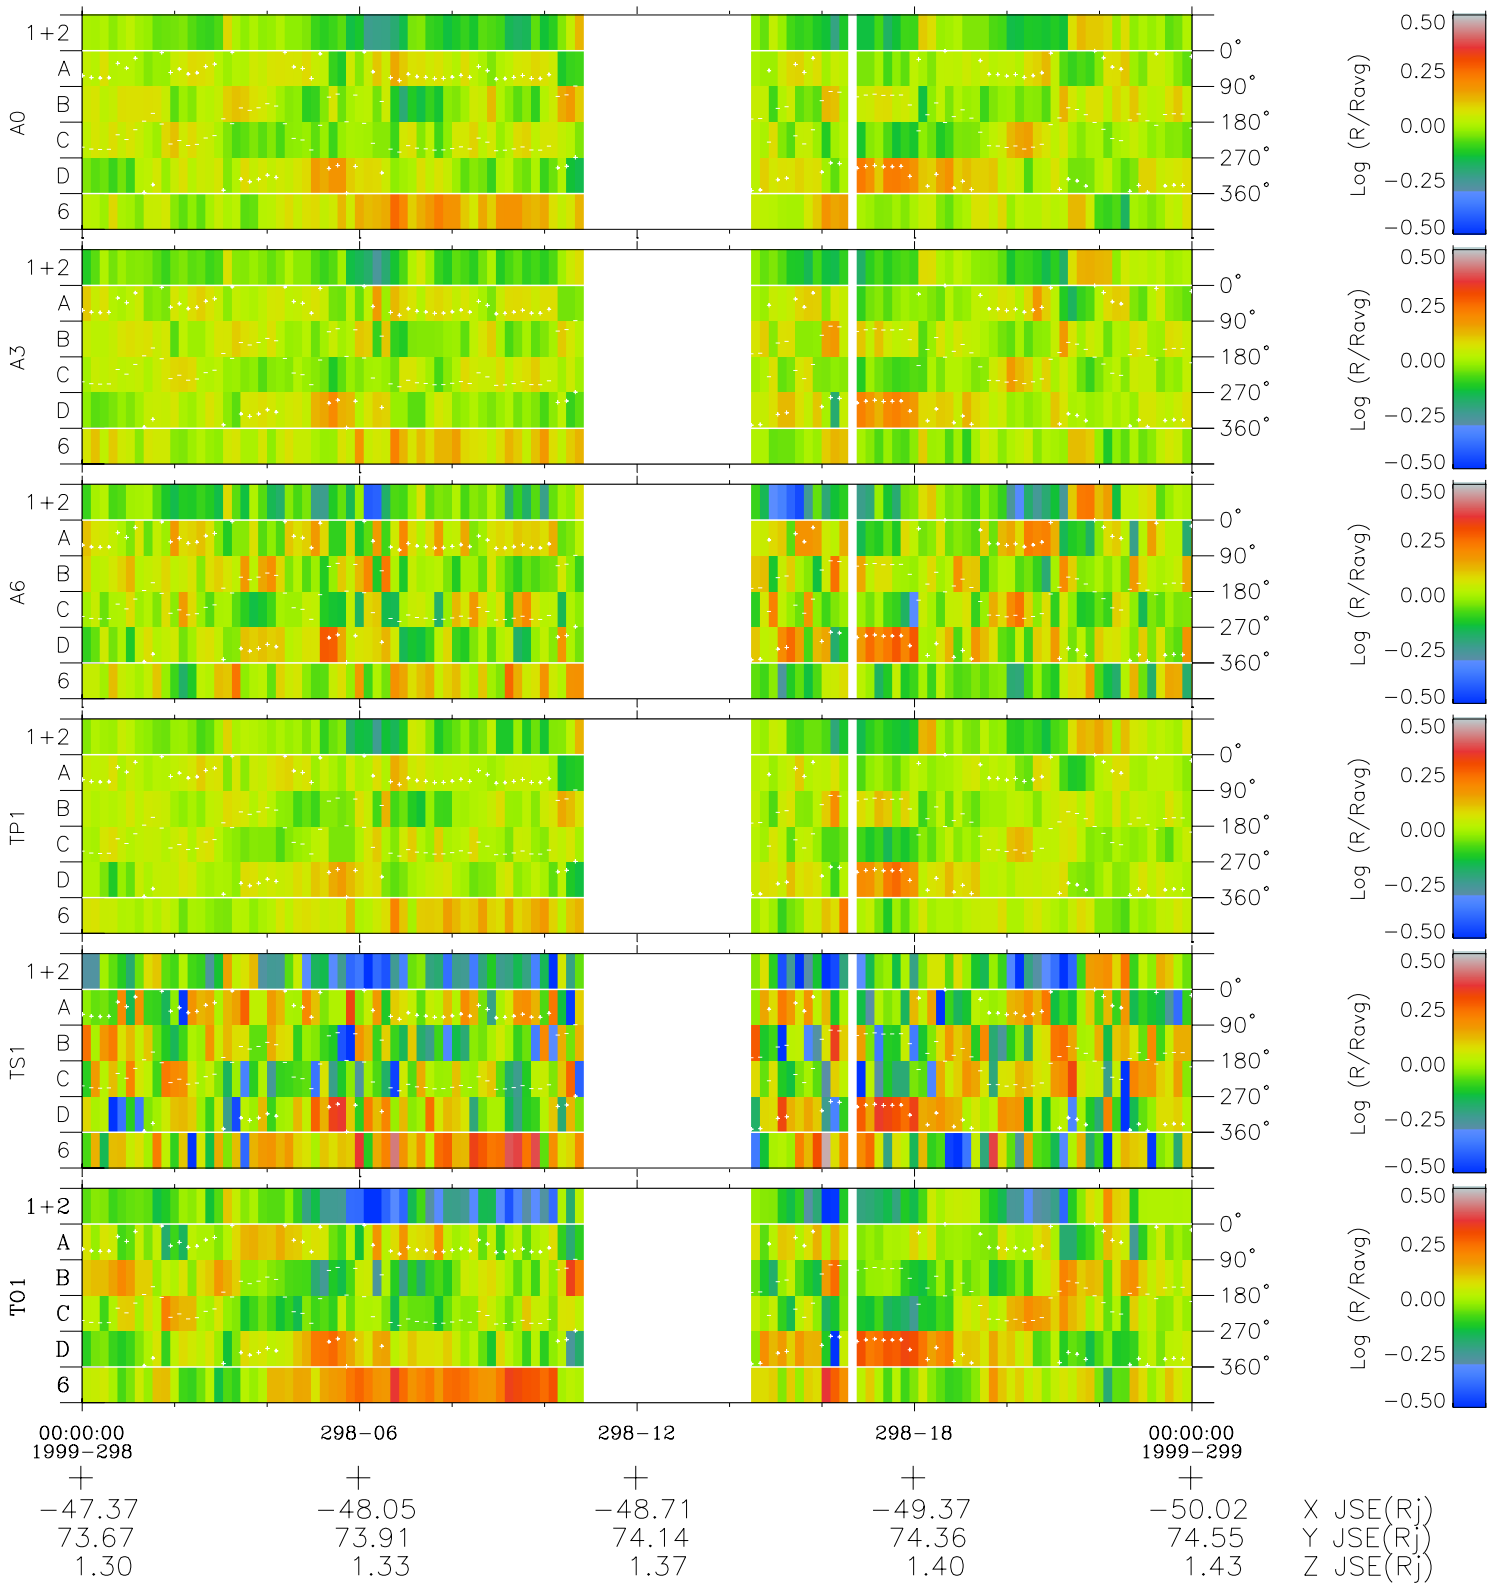

Galileo EPD Real Time Azimuth Anisotropies 99298

Software Version: RTAZIM_MEAN V 1.20
 Data Production: 06-03-00
 Plot Production: Mon Sep 17 02:32:02 2001
 Color File: wondr3
 Geofactor File: 1.1

◇ = Jupiter look direction
 □ = Corotation look direction