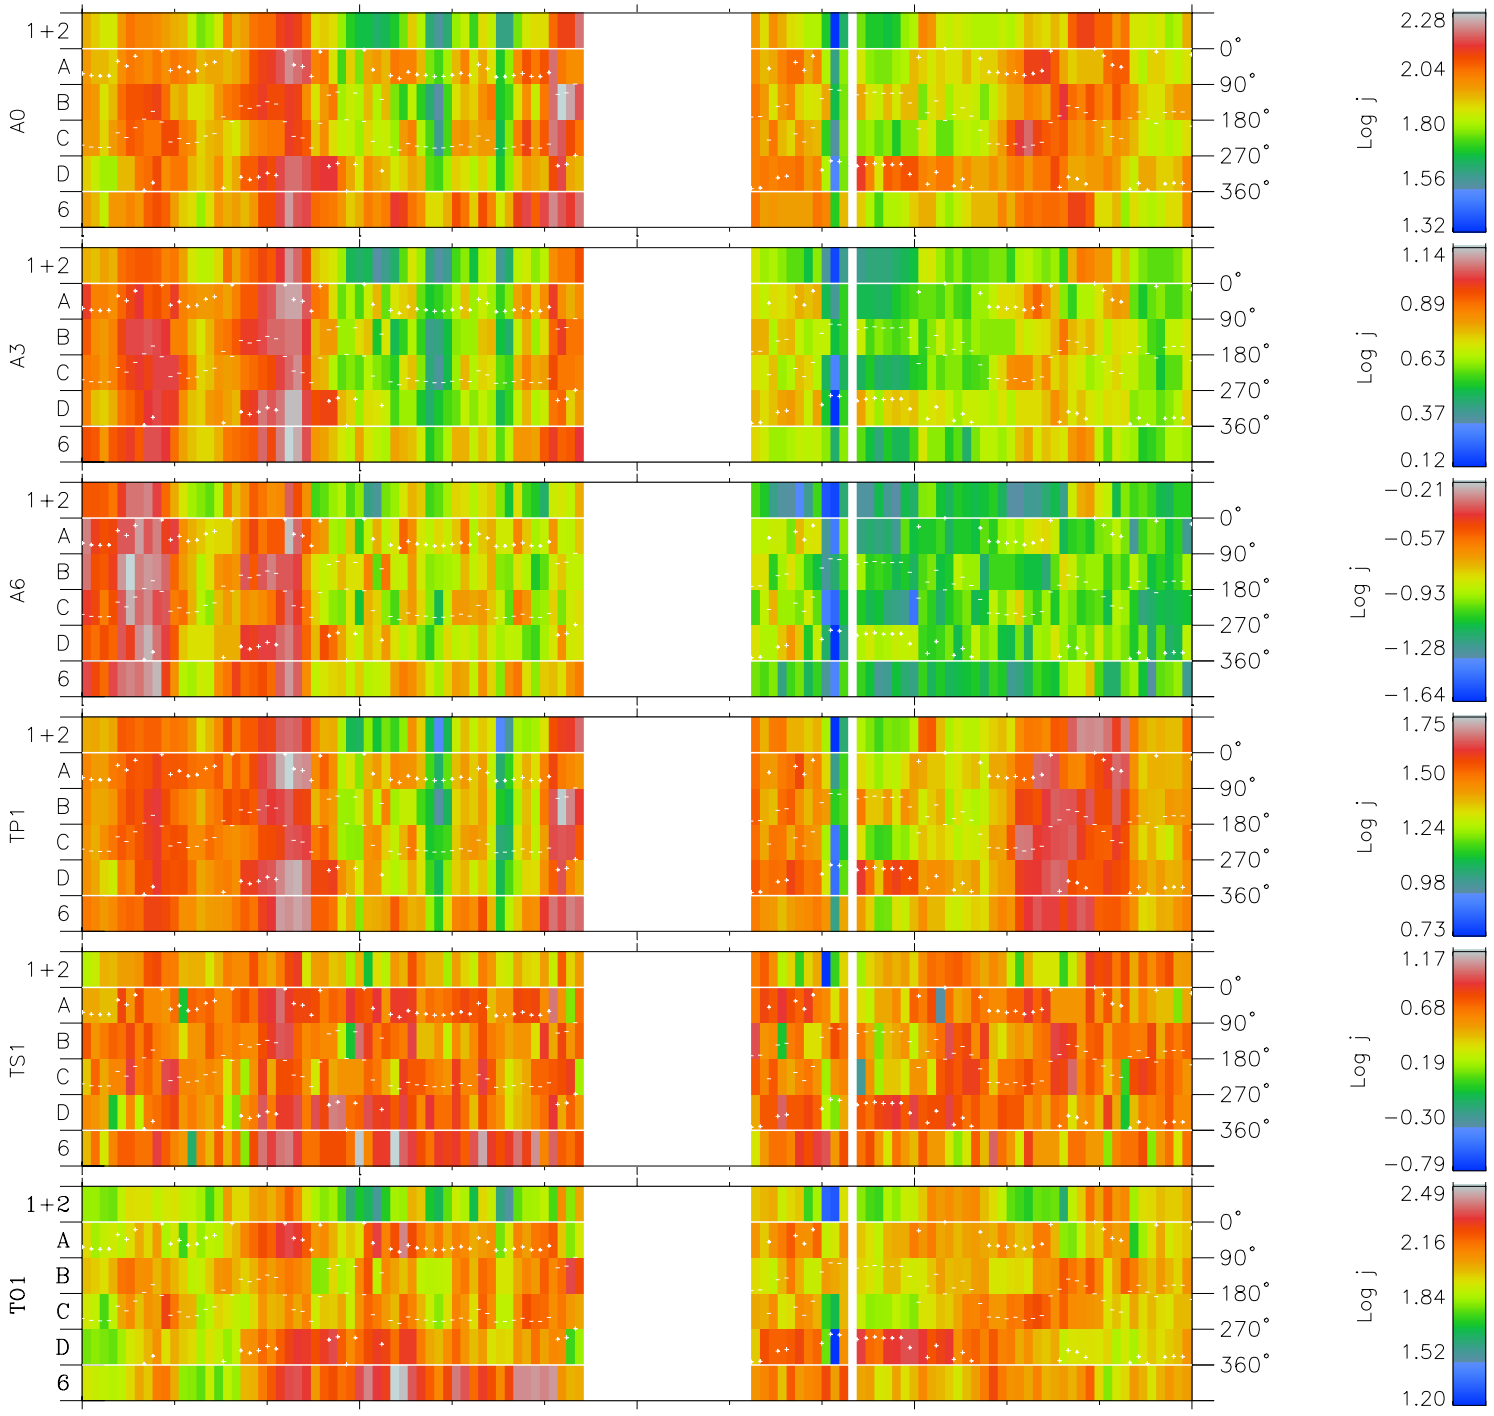

Galileo EPD Real Time Azimuth Anisotropies 99298

Software Version: RTAZIM_FLUX V 1.20
 Data Production: 06-03-00
 Plot Production: Mon Sep 17 02:32:12 2001
 Color File: wondr3
 Geofactor File: 1.1

00:00:00 1999-298	298-06	298-12	298-18	00:00:00 1999-299	
+	+	+	+	+	X JSE(R _j)
-47.37	-48.05	-48.71	-49.37	-50.02	Y JSE(R _j)
73.67	73.91	74.14	74.36	74.55	Z JSE(R _j)
1.30	1.33	1.37	1.40	1.43	

◇ = Jupiter look direction
 □ = Corotation look direction