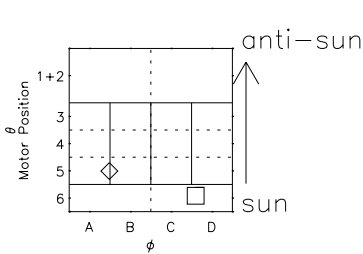

Galileo EPD Real Time R6 Electrons Spectra 99297

Software Version: RTSPEC_R6 V 1.20
 Data Production: 06-03-00
 Plot Production: Mon Sep 17 02:23:21 2001
 Color File: wondr3
 Geofactor File: 1.1

- ◇ = Jupiter look direction
- = Corotation look direction