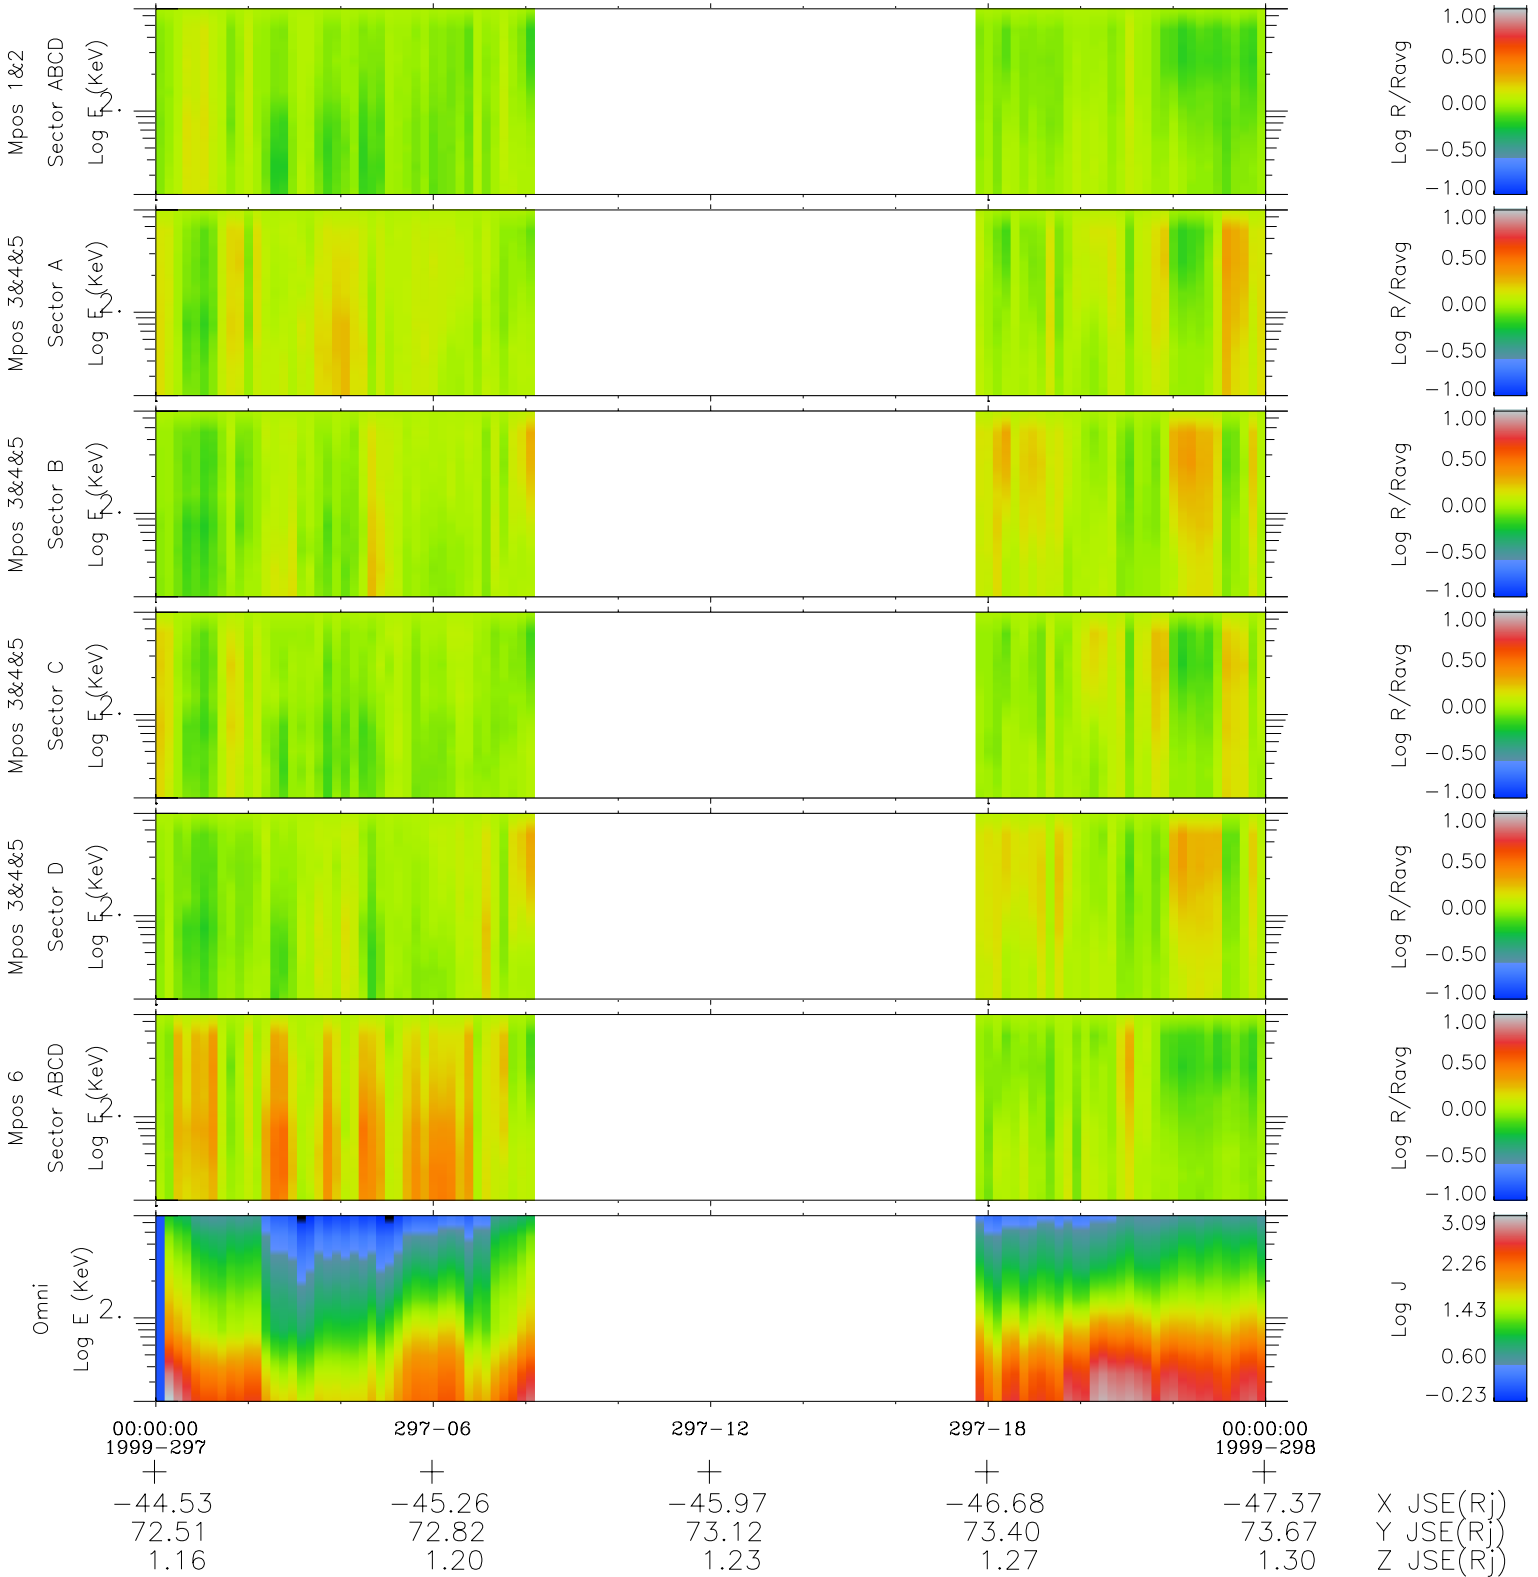

Galileo EPD Real Time R6 Electrons Spectra 99297

Software Version: RTSPEC_R6 V 1.20
 Data Production: 06-03-00
 Plot Production: Mon Sep 17 02:23:21 2001
 Color File: wondr3
 Geofactor File: 1.1

- ◇ = Jupiter look direction
- = Corotation look direction