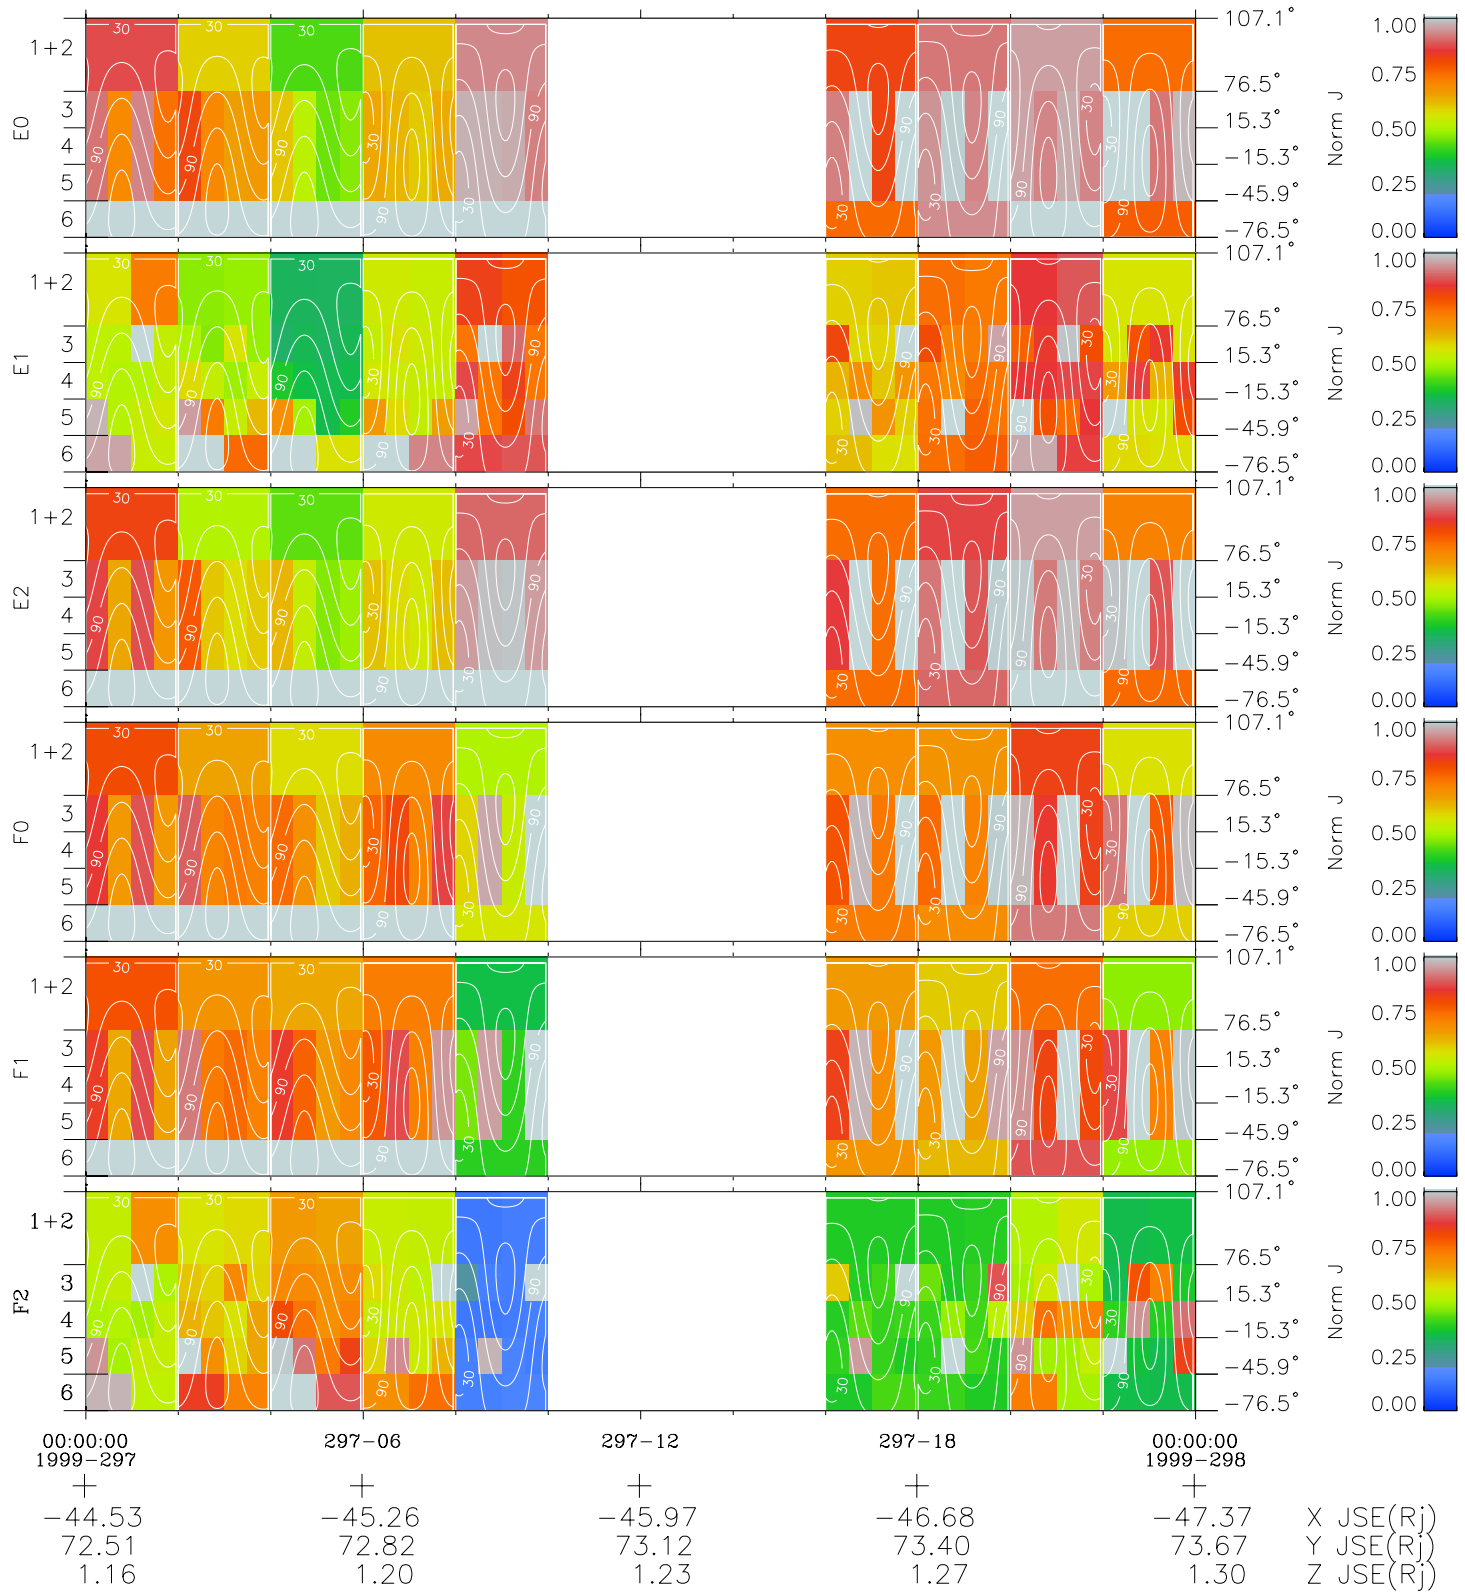

# Galileo EPD Real Time All-Sky Anisotropies 99297

Software Version: RTSKY\_NORM V 1.20  
 Data Production: 06-03-00  
 Plot Production: Mon Sep 17 02:23:58 2001  
 Color File: wondr3  
 Geofactor File: 1.1

◇ = Jupiter look direction  
 □ = Corotation look direction