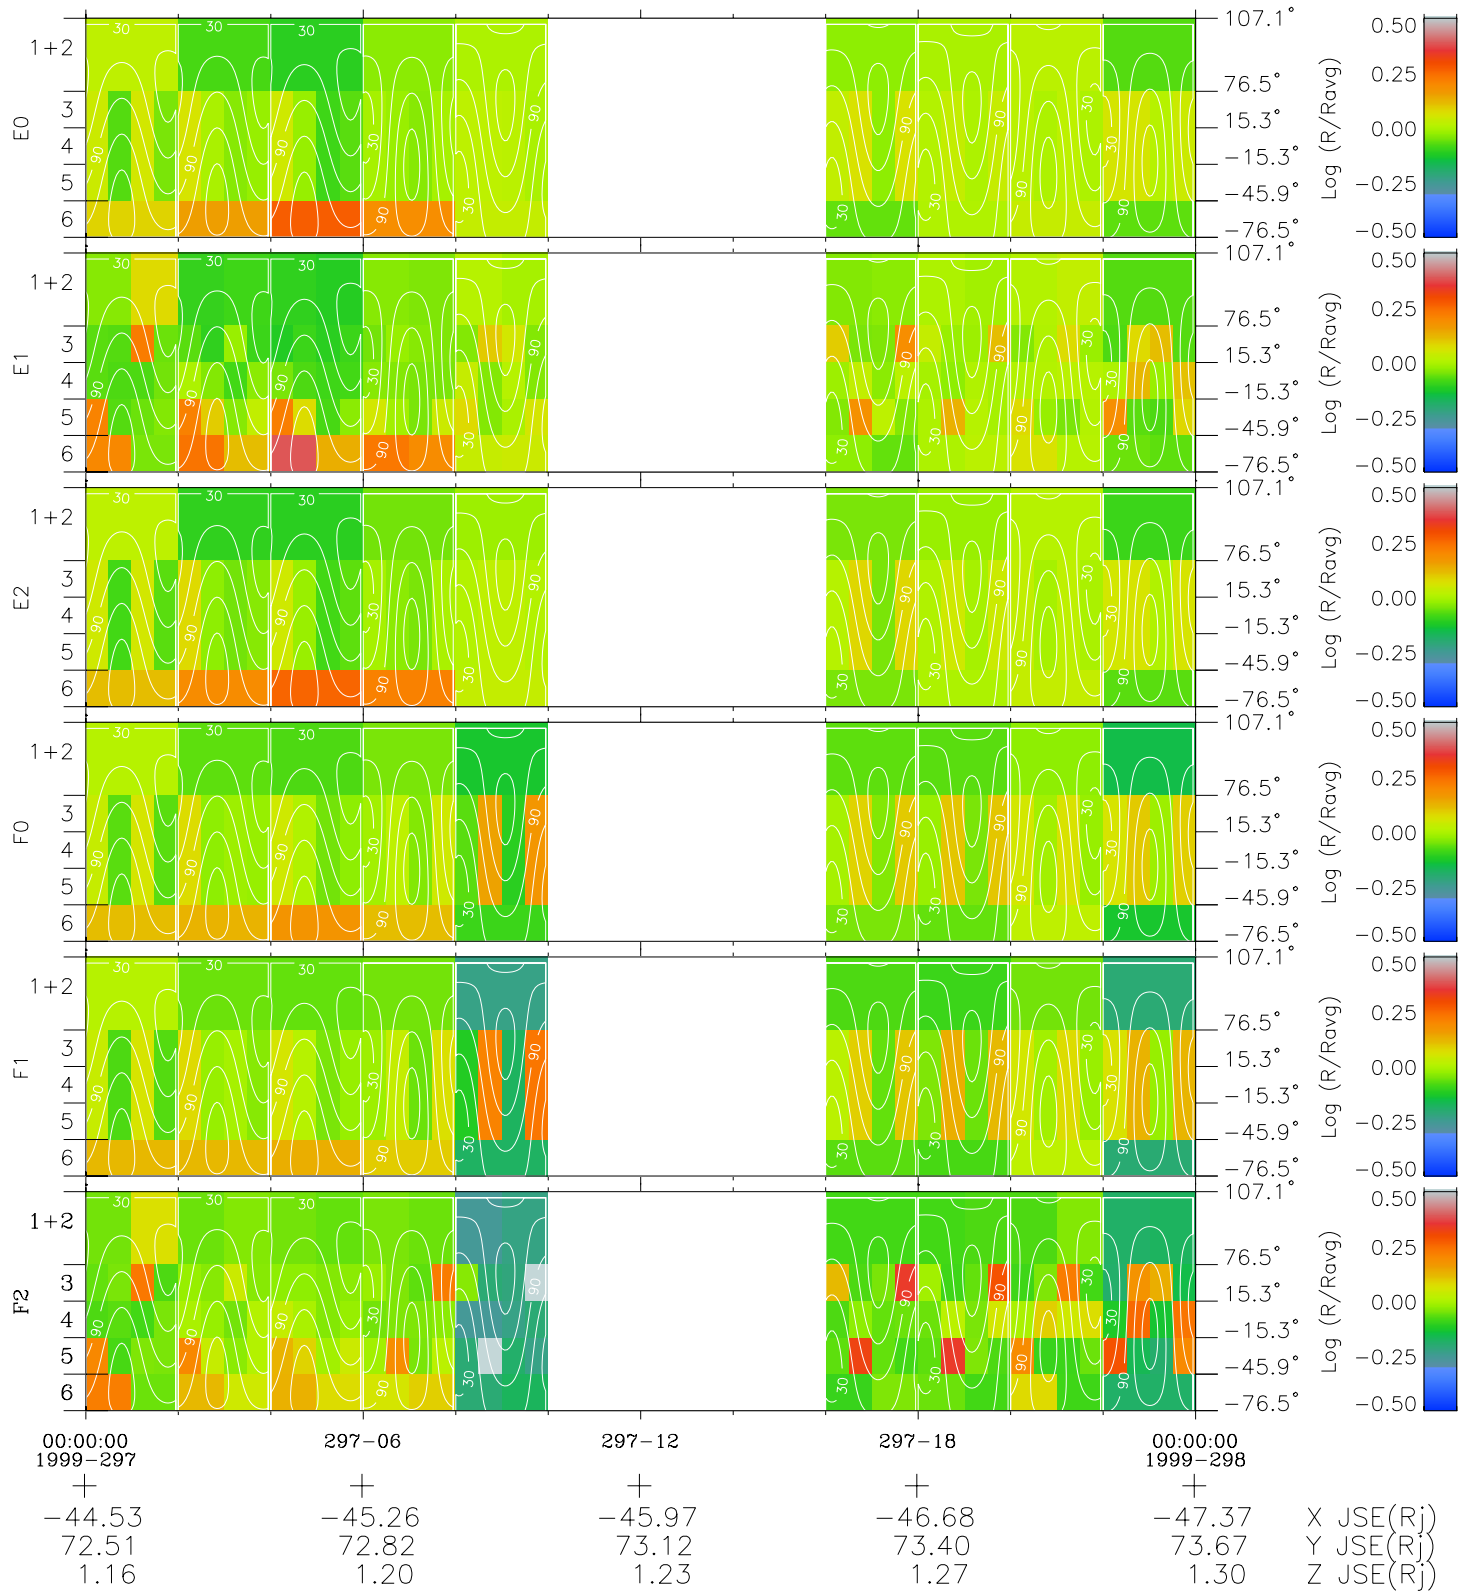

# Galileo EPD Real Time All-Sky Anisotropies 99297

Software Version: RTSKY\_MEAN V 1.20  
 Data Production: 06-03-00  
 Plot Production: Mon Sep 17 02:23:37 2001  
 Color File: wondr3  
 Geofactor File: 1.1

- ◇ = Jupiter look direction
- = Corotation look direction