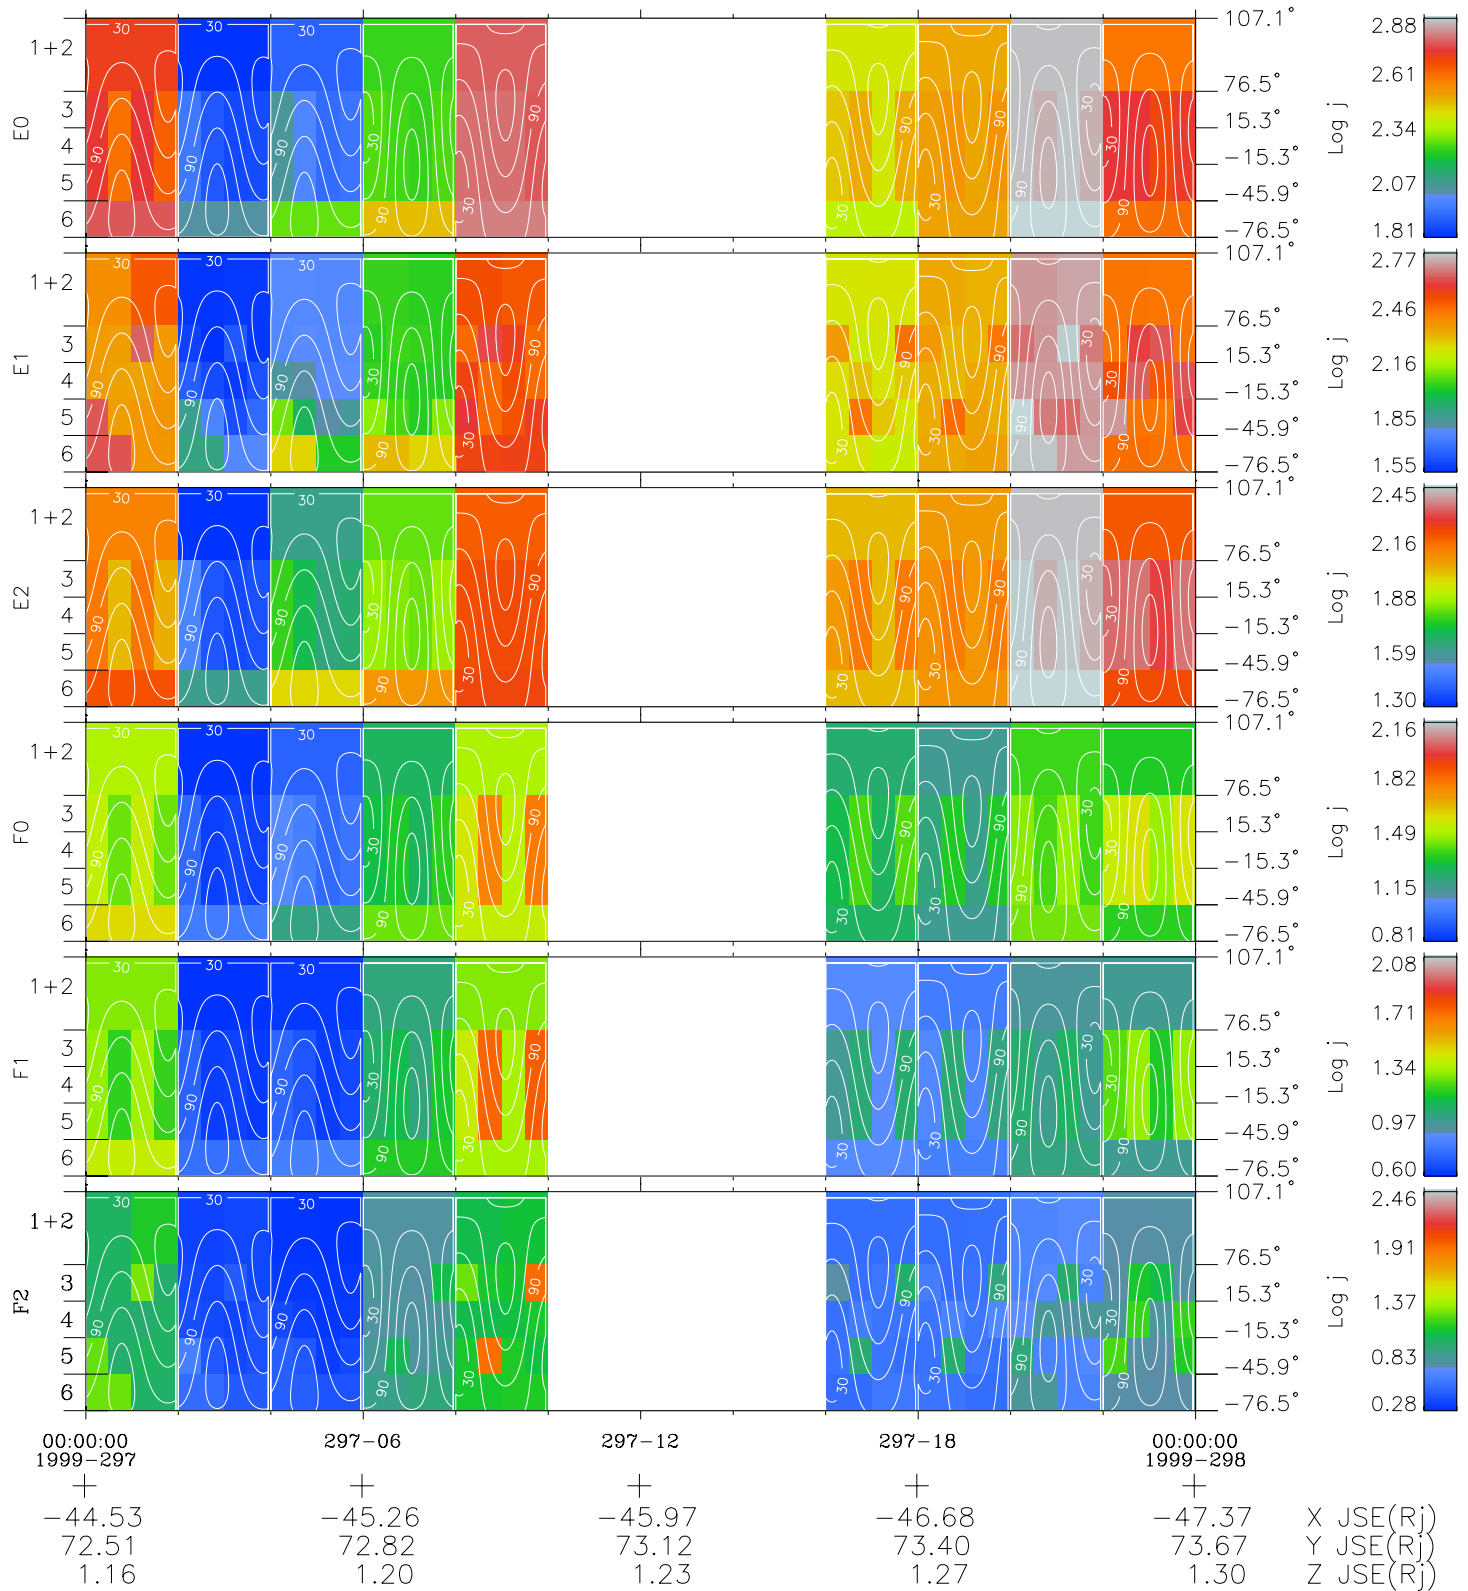

Galileo EPD Real Time All-Sky Anisotropies 99297

Software Version: RTSKY_FLUX V 1.20
 Data Production: 06-03-00
 Plot Production: Mon Sep 17 02:23:47 2001
 Color File: wondr3
 Geofactor File: 1.1

- ◇ = Jupiter look direction
- = Corotation look direction