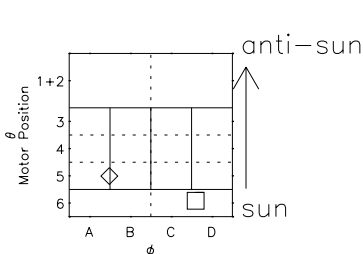

Galileo EPD Real Time All-Sky Anisotropies 99297

Software Version: RTSKY_FLUX V 1.20
 Data Production: 06-03-00
 Plot Production: Mon Sep 17 02:23:47 2001
 Color File: wondr3
 Geofactor File: 1.1

- ◇ = Jupiter look direction
- = Corotation look direction