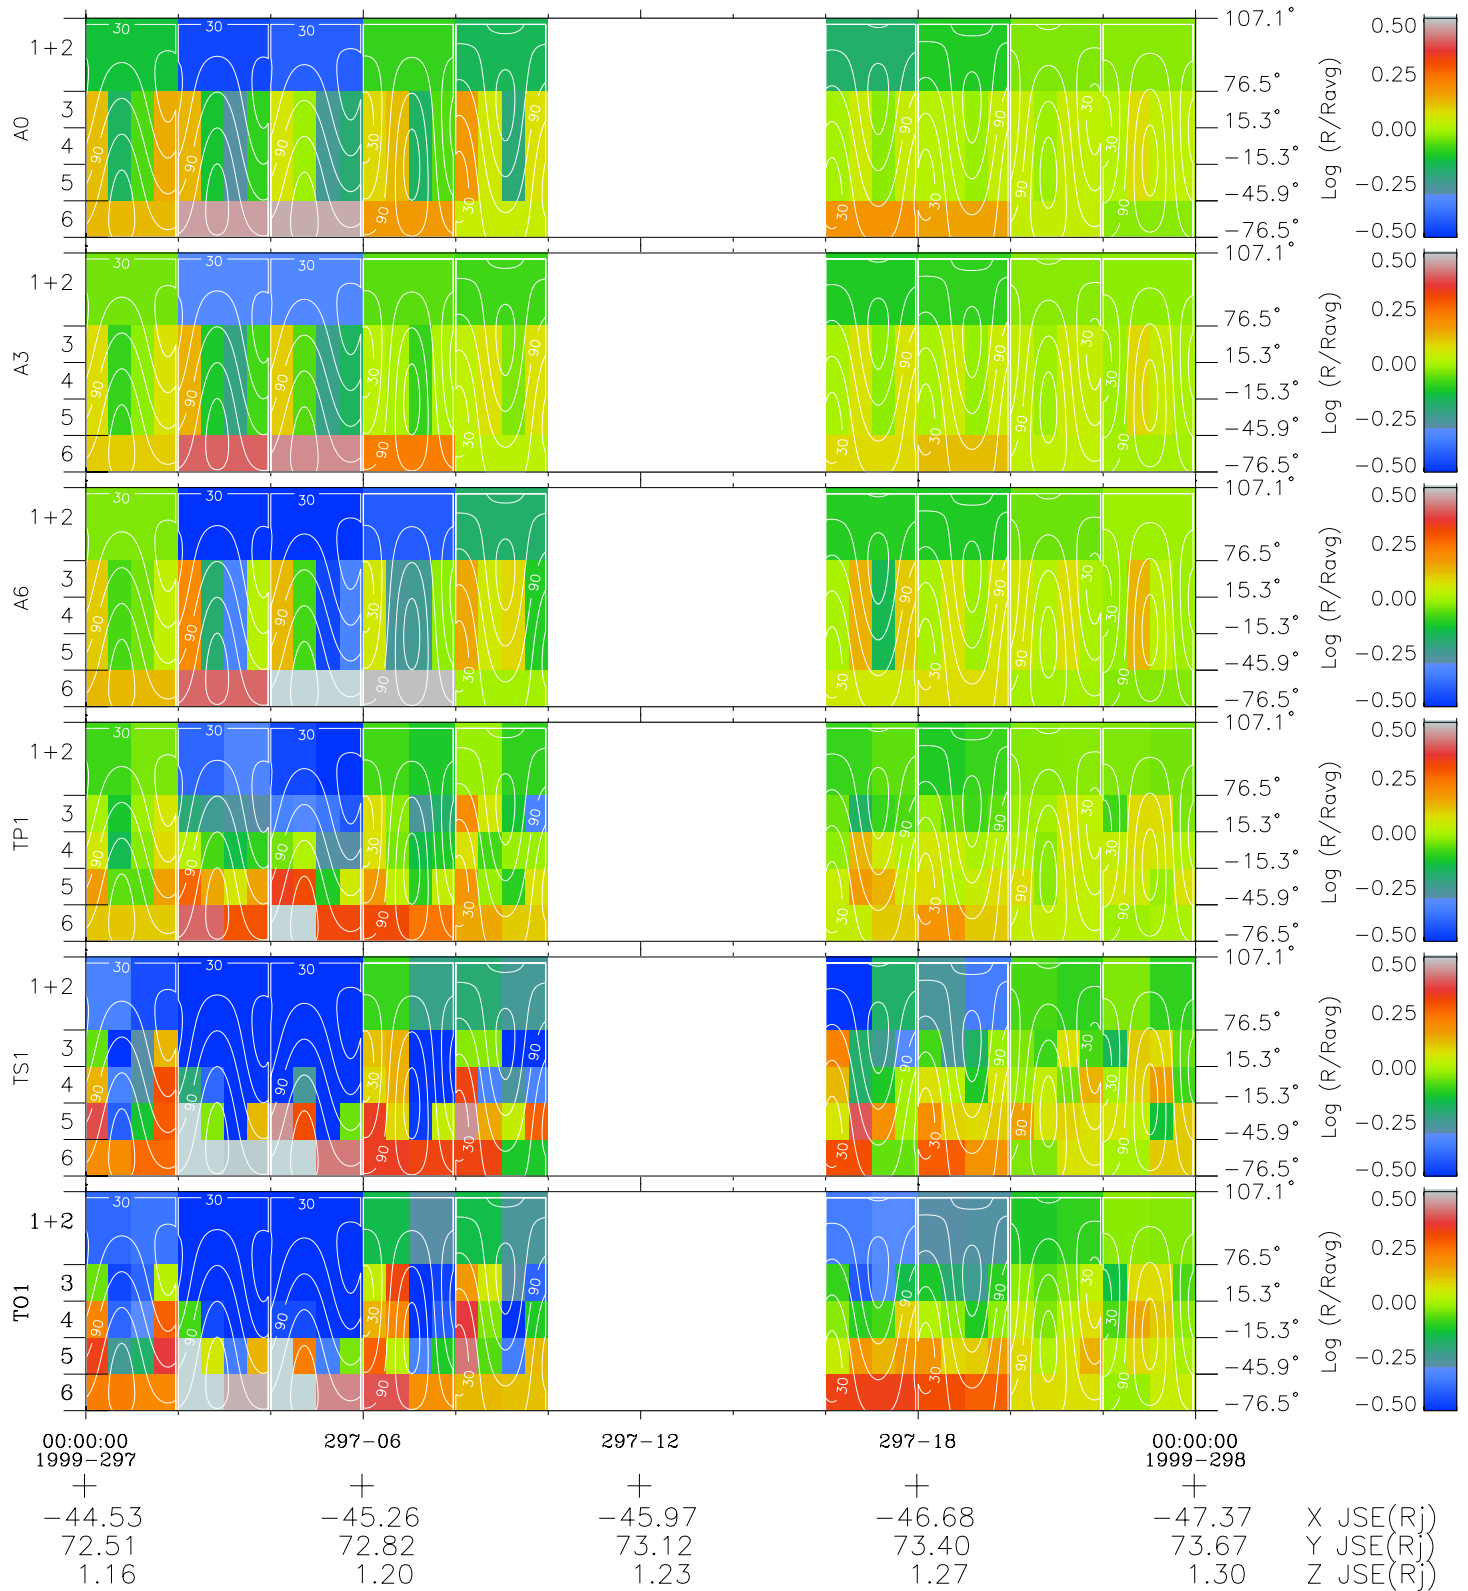

# Galileo EPD Real Time All-Sky Anisotropies 99297

Software Version: RTSKY\_MEAN V 1.20  
 Data Production: 06-03-00  
 Plot Production: Mon Sep 17 02:23:32 2001  
 Color File: wondr3  
 Geofactor File: 1.1

- ◇ = Jupiter look direction
- = Corotation look direction