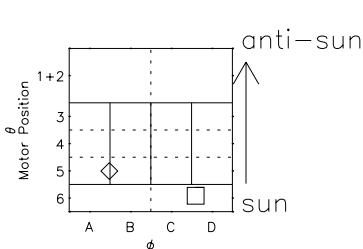

Galileo EPD Real Time All-Sky Anisotropies 99297

Software Version: RTSKY_FLUX V 1.20
 Data Production: 06-03-00
 Plot Production: Mon Sep 17 02:23:43 2001
 Color File: wondr3
 Geofactor File: 1.1

- ◇ = Jupiter look direction
- = Corotation look direction