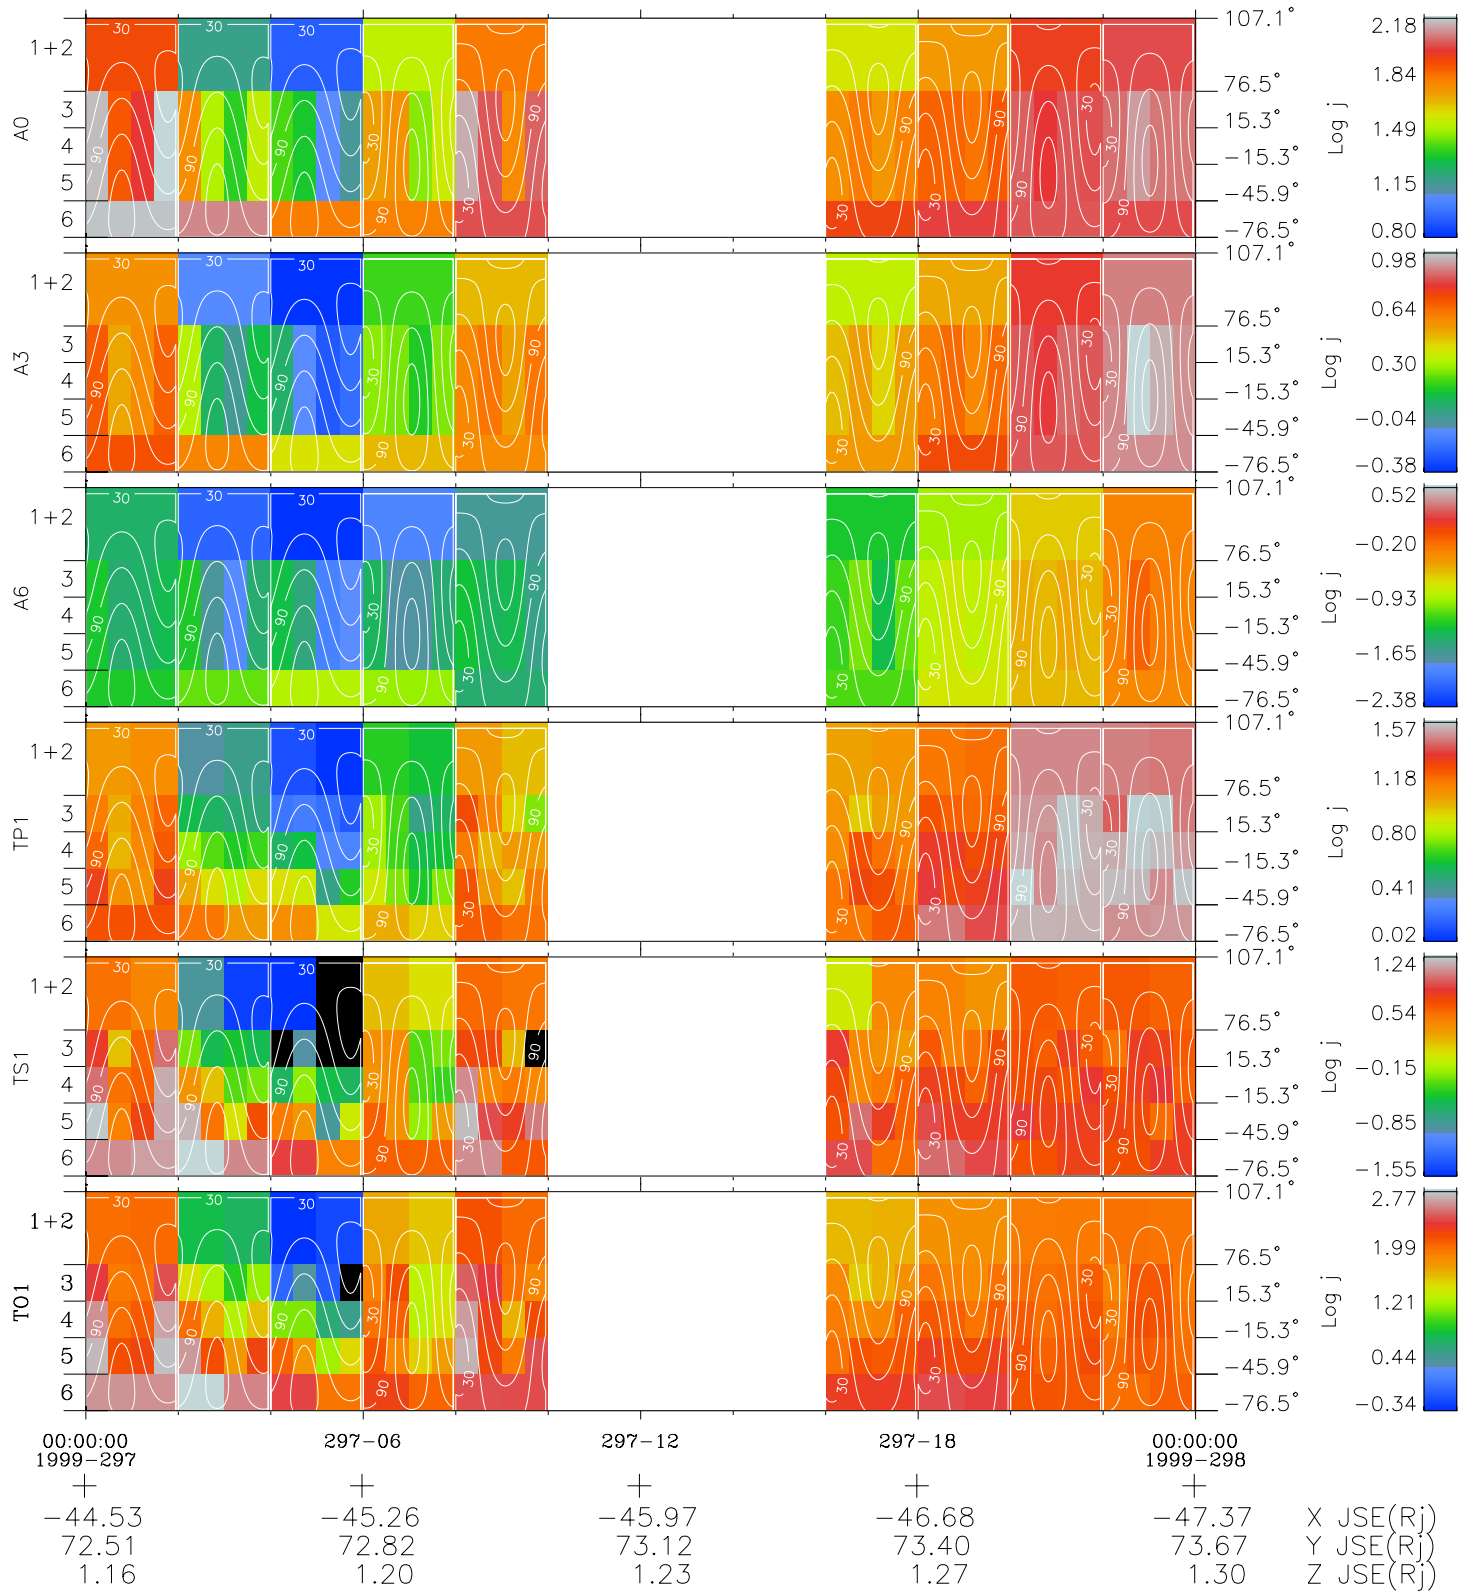

Galileo EPD Real Time All-Sky Anisotropies 99297

Software Version: RTSKY_FLUX V 1.20
 Data Production: 06-03-00
 Plot Production: Mon Sep 17 02:23:43 2001
 Color File: wondr3
 Geofactor File: 1.1

- ◇ = Jupiter look direction
- = Corotation look direction