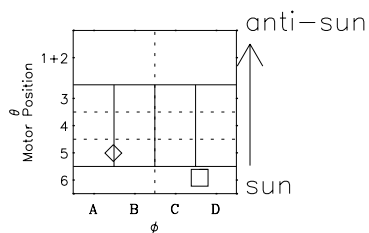

# Galileo EPD Real-Time Omni 99297

Software Version: RTLINE\_OMNI V 1.20  
Data Production: 06-03-00  
Plot Production: Mon Sep 17 02:24:50 2001

◇ = Jupiter look direction  
□ = Corotation look direction