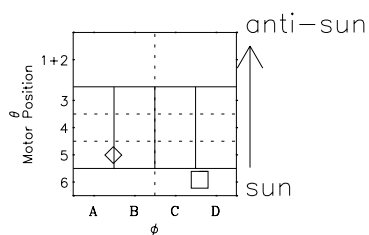

# Galileo EPD Real-Time Omni 99297

Software Version: RTLINE\_OMNI V 1.20  
Data Production: 06-03-00  
Plot Production: Mon Sep 17 02:24:49 2001

- ◇ = Jupiter look direction
- = Corotation look direction