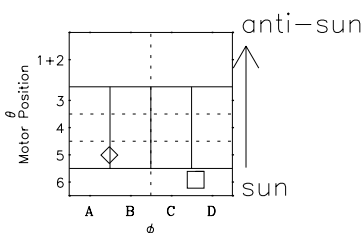

Galileo EPD Real-Time Six-Sector 99297

Software Version: RTLINE_R6 V 1.20
Data Production: 06-03-00
Plot Production: Mon Sep 17 02:24:56 2001

◇ = Jupiter look direction
□ = Corotation look direction