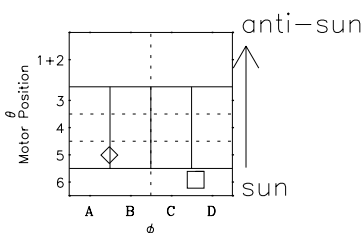

# Galileo EPD Real-Time Six-Sector 99297

Software Version: RTLINE\_R6 V 1.20  
Data Production: 06-03-00  
Plot Production: Mon Sep 17 02:24:55 2001

- ◇ = Jupiter look direction
- = Corotation look direction