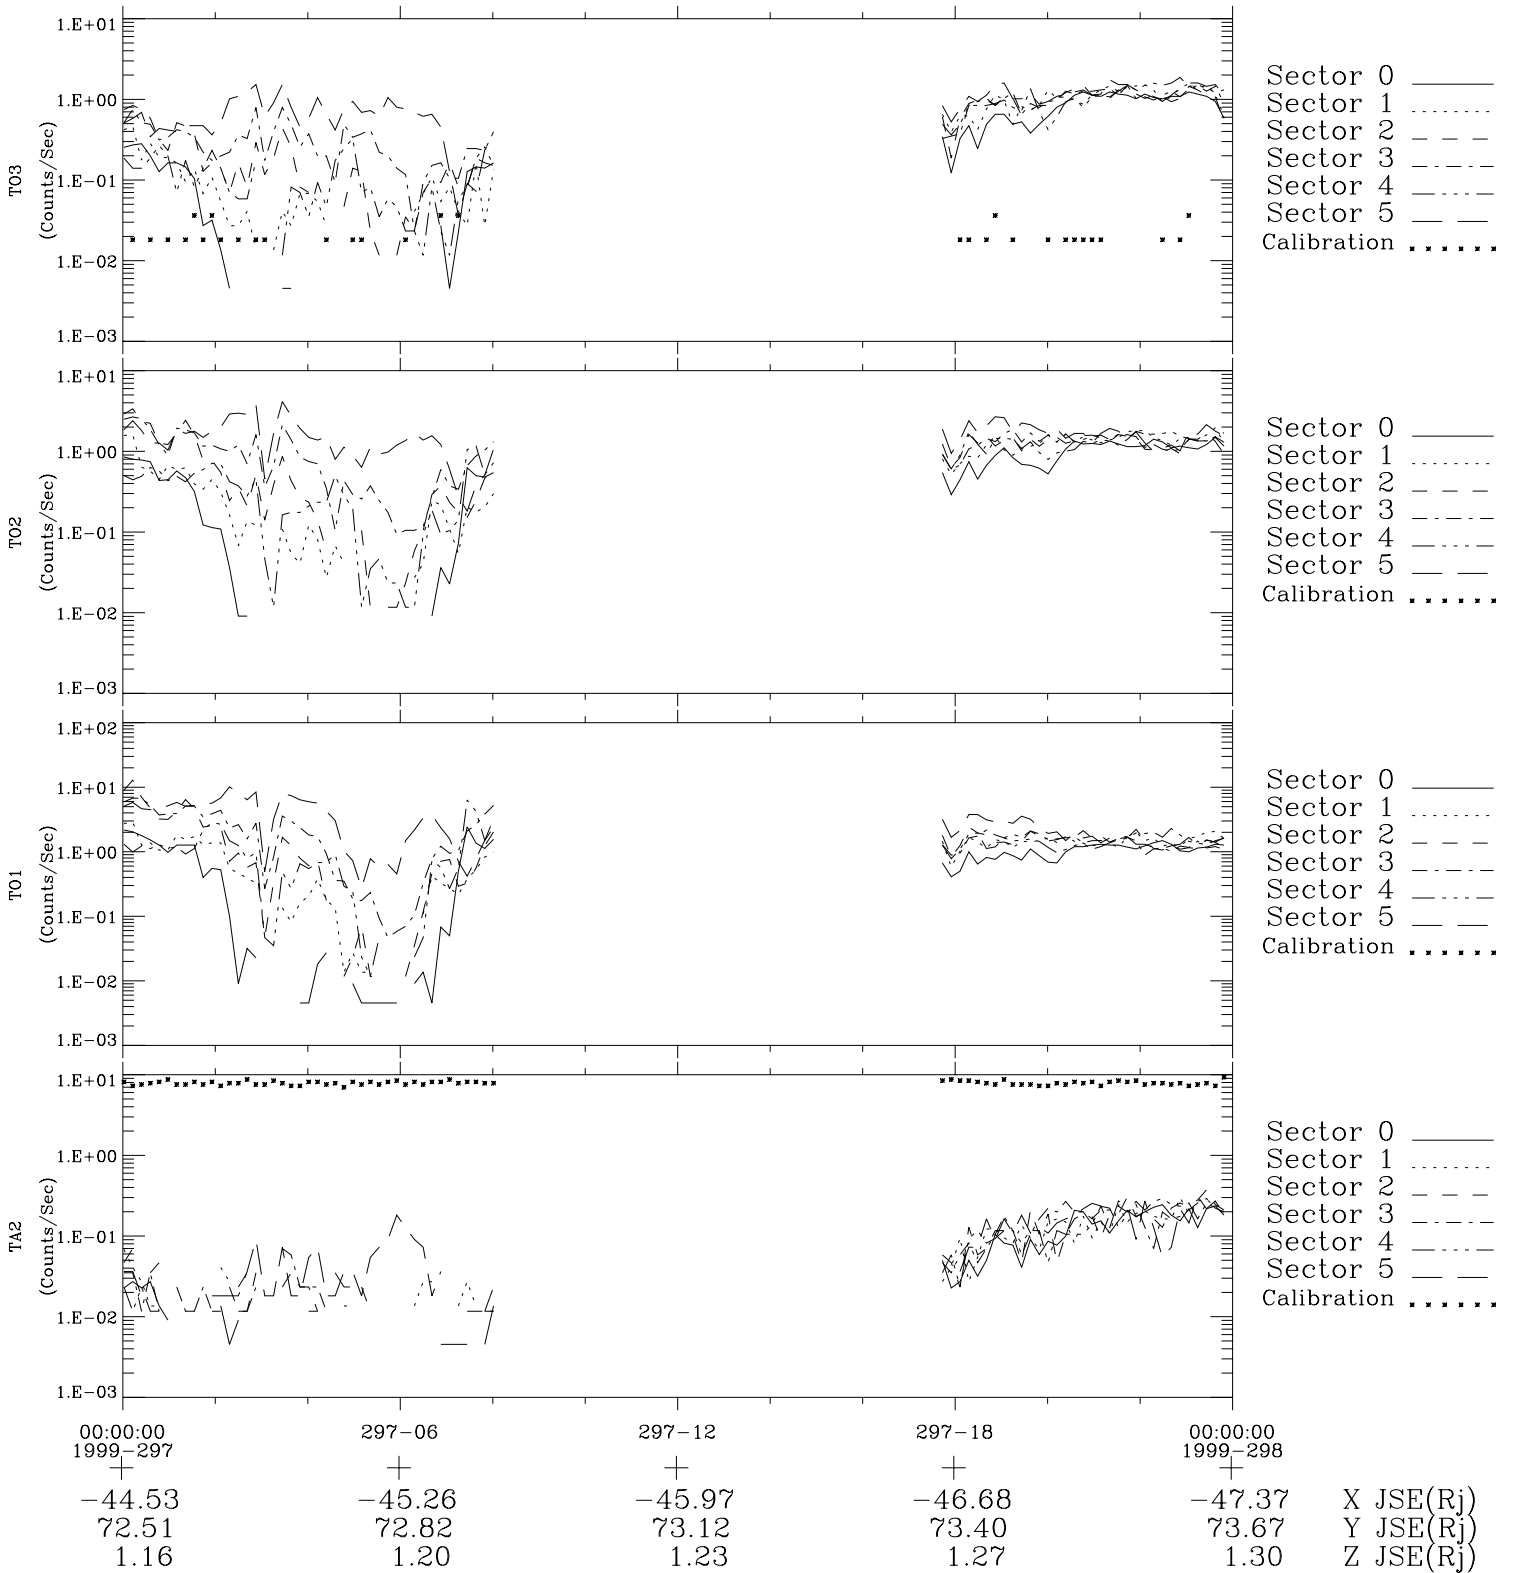

# Galileo EPD Real-Time Six-Sector 99297

Software Version: RTLINE\_R6 V 1.20  
Data Production: 06-03-00  
Plot Production: Mon Sep 17 02:24:55 2001

- ◇ = Jupiter look direction
- = Corotation look direction