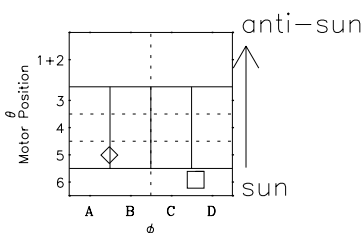

# Galileo EPD Real-Time Six-Sector 99297

Software Version: RTLINE\_R6 V 1.20  
Data Production: 06-03-00  
Plot Production: Mon Sep 17 02:24:55 2001

◇ = Jupiter look direction  
□ = Corotation look direction