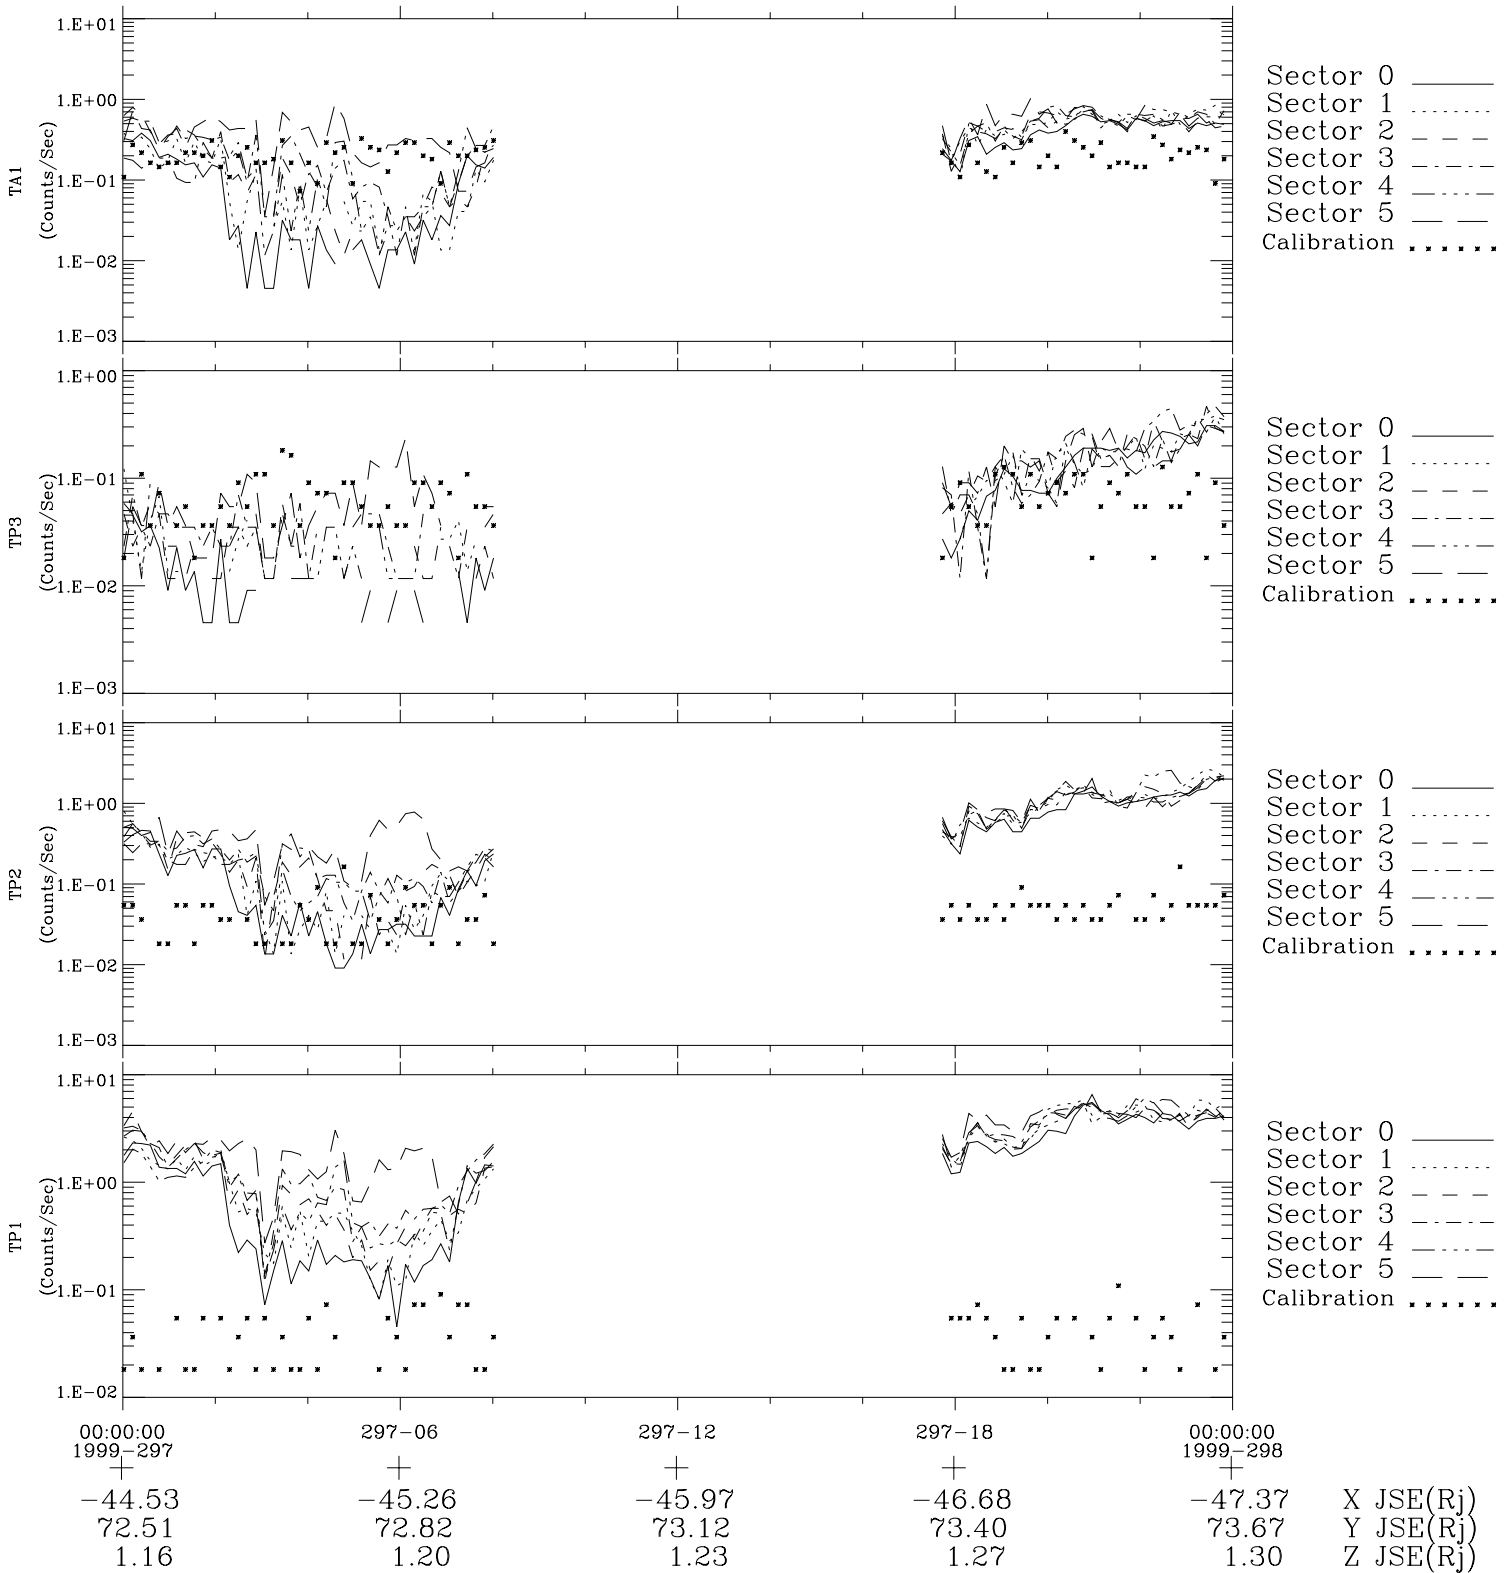

# Galileo EPD Real-Time Six-Sector 99297

Software Version: RTLINE\_R6 V 1.20  
Data Production: 06-03-00  
Plot Production: Mon Sep 17 02:24:55 2001

◇ = Jupiter look direction  
□ = Corotation look direction