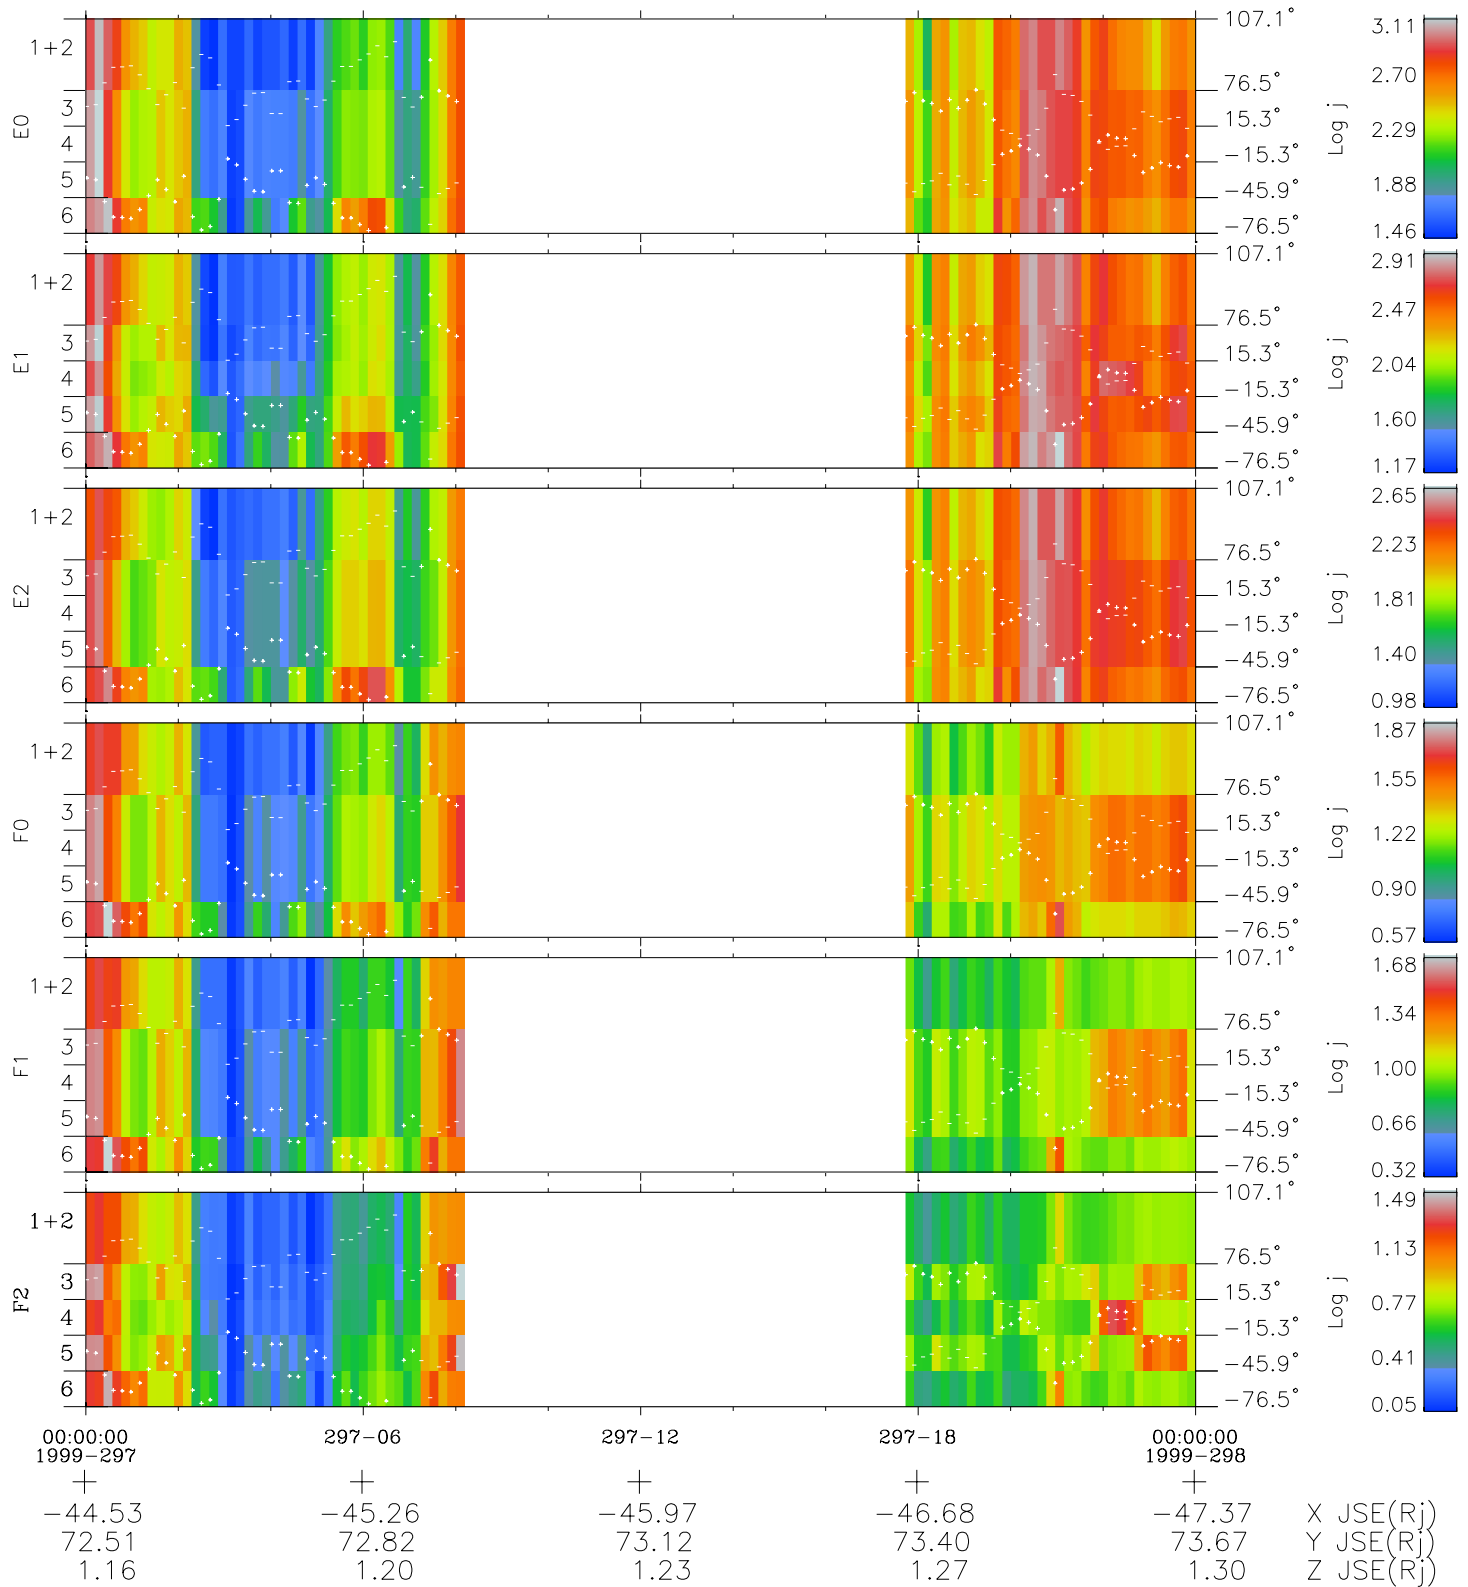

Galileo EPD Real Elevation Anisotropies 99297

Software Version: RTELEV_FLUX V 1.20
Data Production: 06-03-00
Plot Production: Mon Sep 17 02:24:14 2001
Color File: wondr3
Geofactor File: 1.1

- ◇ = Jupiter look direction
- = Corotation look direction