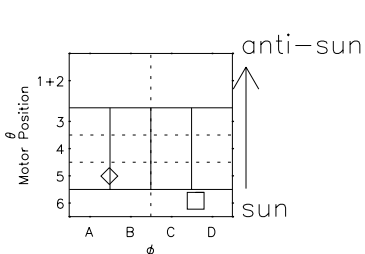

Galileo EPD Real Elevation Anisotropies 99297

Software Version: RTELEV_NORM V 1.20
Data Production: 06-03-00
Plot Production: Mon Sep 17 02:24:18 2001
Color File: wondr3
Geofactor File: 1.1

- ◇ = Jupiter look direction
- = Corotation look direction