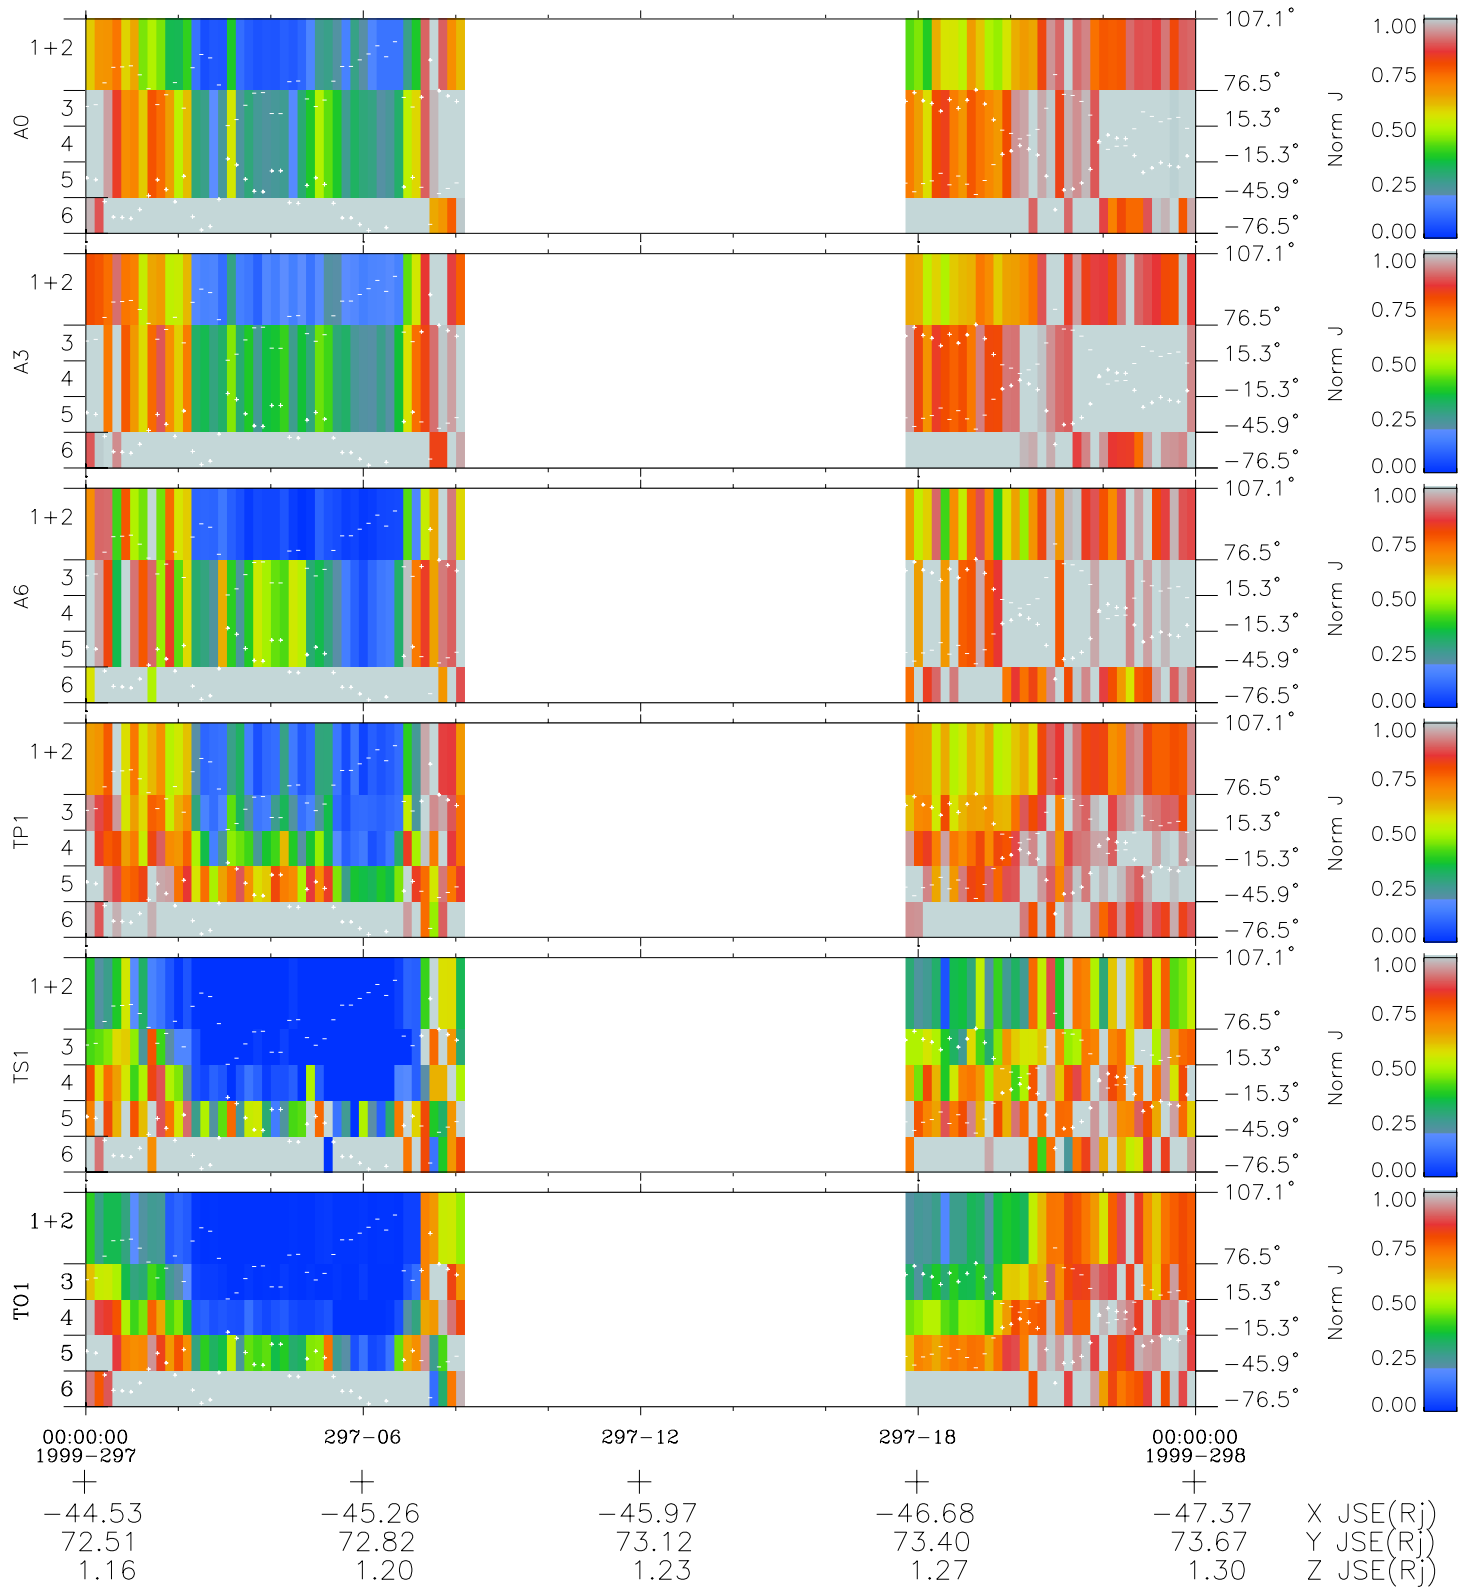

Galileo EPD Real Elevation Anisotropies 99297

Software Version: RTELEV_NORM V 1.20
Data Production: 06-03-00
Plot Production: Mon Sep 17 02:24:18 2001
Color File: wondr3
Geofactor File: 1.1

- ◇ = Jupiter look direction
- = Corotation look direction