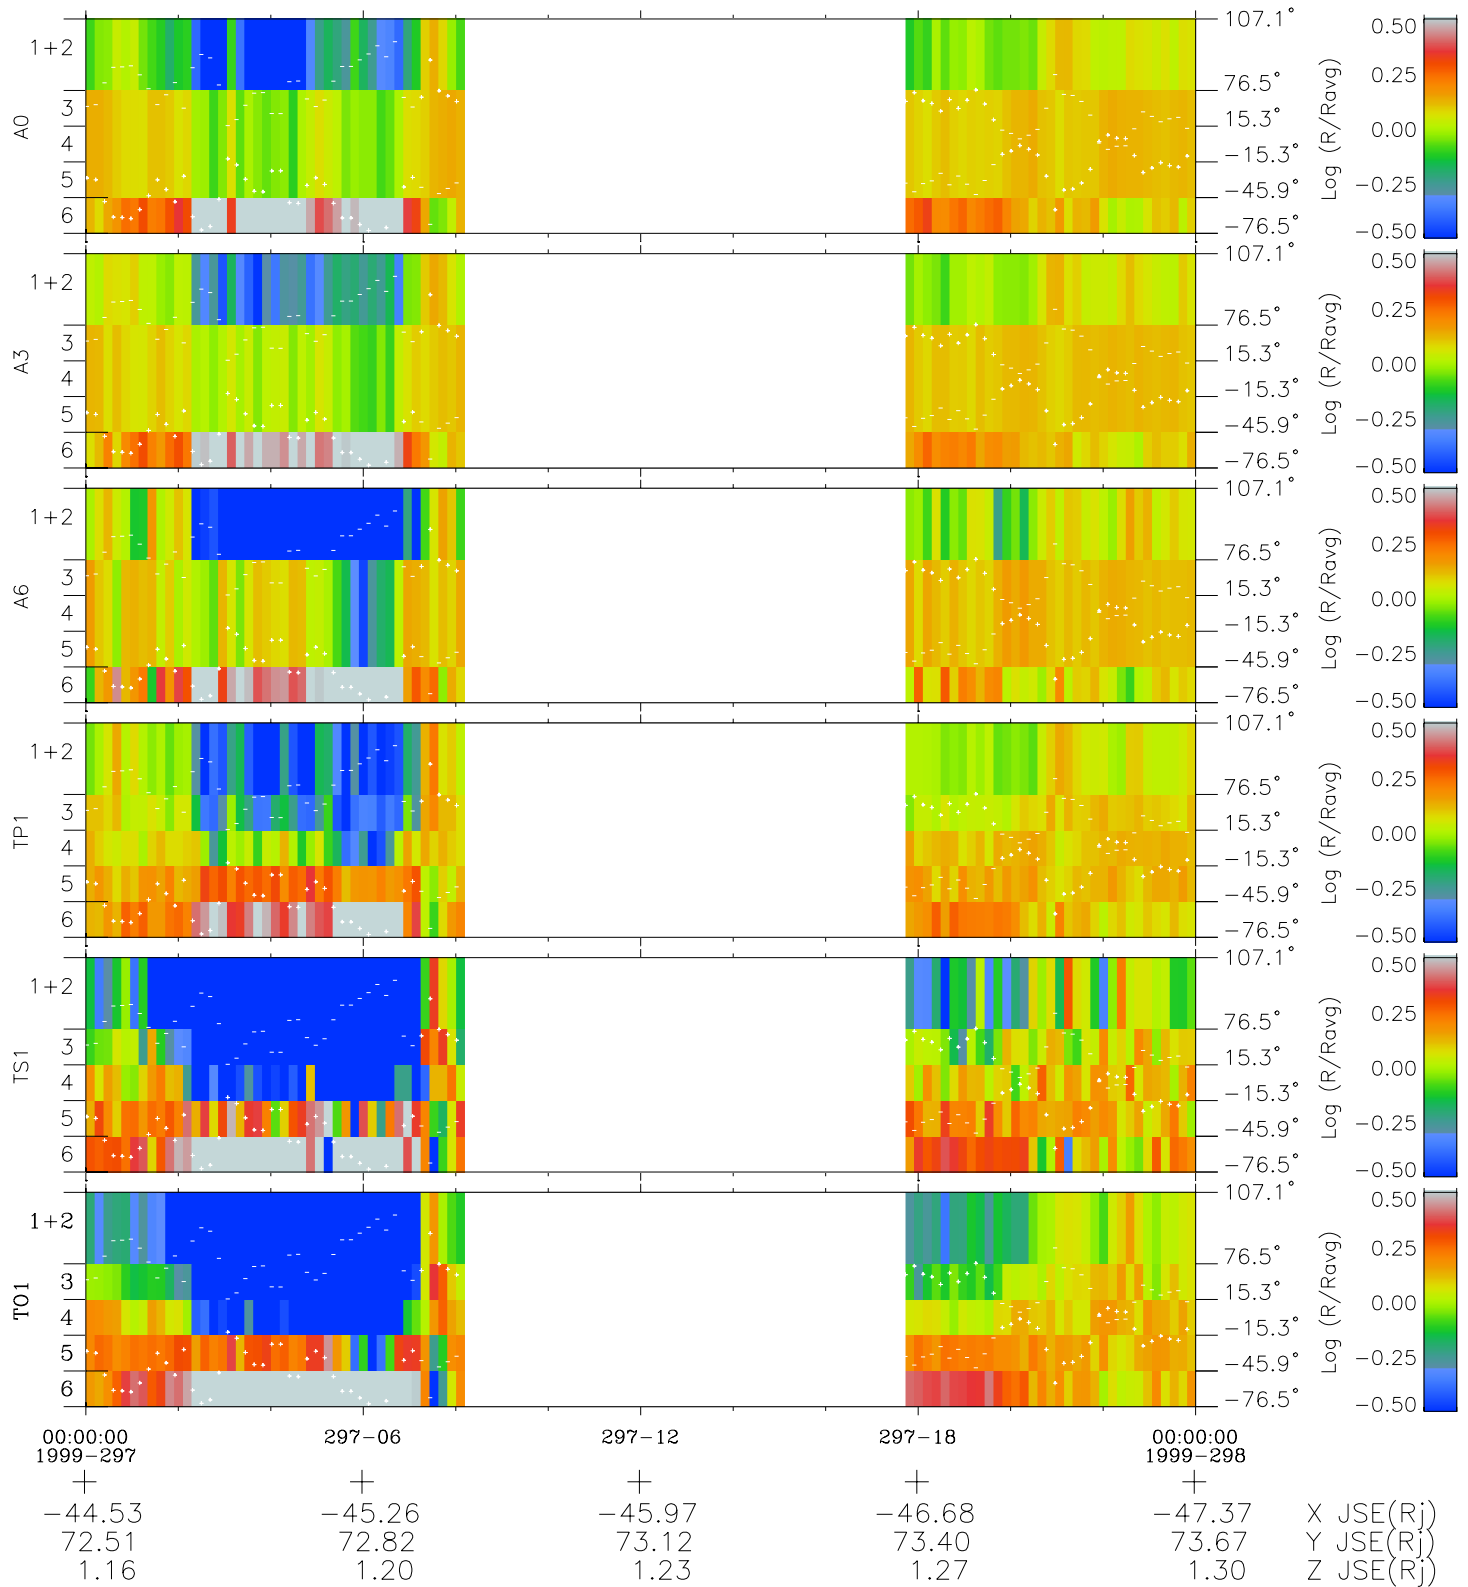

Galileo EPD Real Elevation Anisotropies 99297

Software Version: RTELEV_MEAN V 1.20
 Data Production: 06-03-00
 Plot Production: Mon Sep 17 02:24:03 2001
 Color File: wondr3
 Geofactor File: 1.1

- \diamond = Jupiter look direction
- \square = Corotation look direction