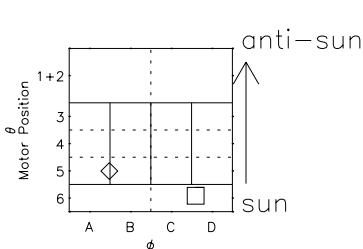

Galileo EPD Real Elevation Anisotropies 99297

Software Version: RTELEV_MEAN V 1.20
 Data Production: 06-03-00
 Plot Production: Mon Sep 17 02:24:03 2001
 Color File: wondr3
 Geofactor File: 1.1

- \diamond = Jupiter look direction
- \square = Corotation look direction