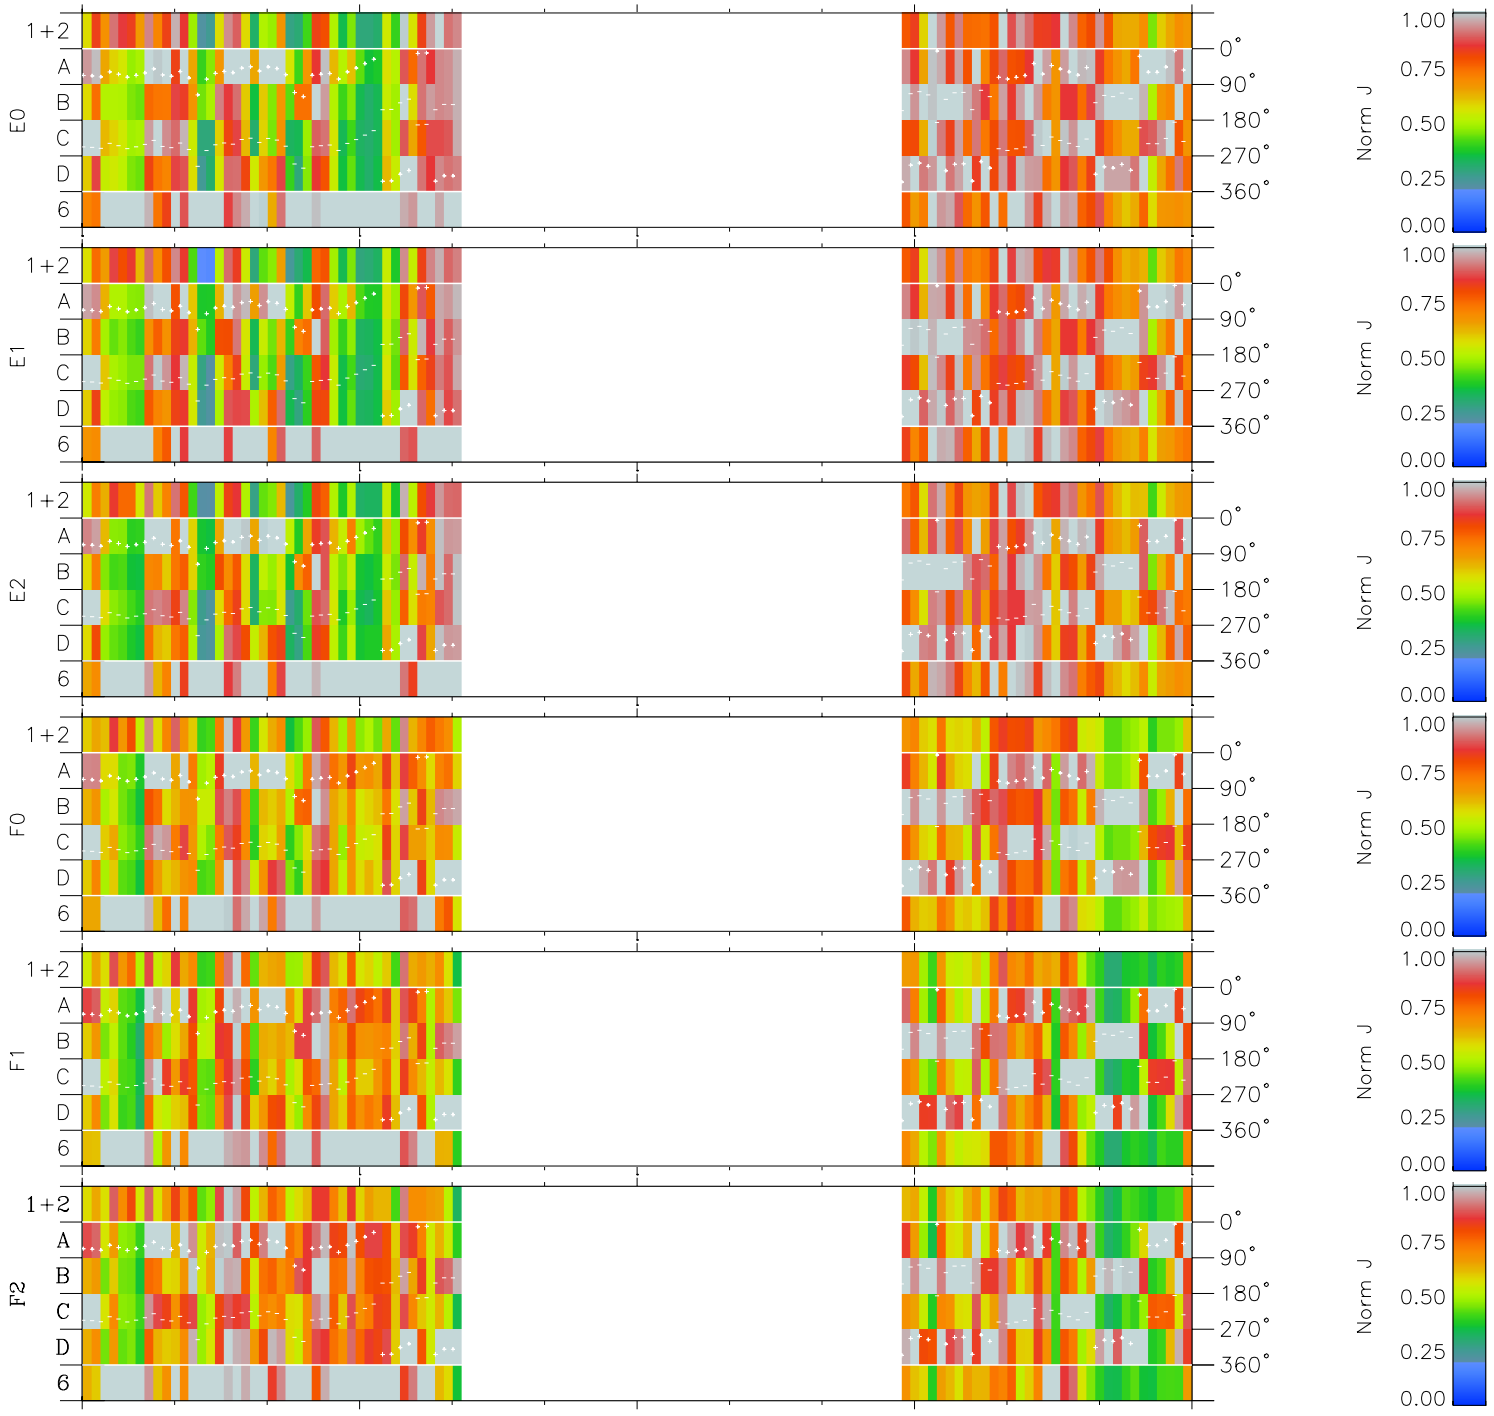

Galileo EPD Real Time Azimuth Anisotropies 99297

Software Version: RTAZIM_NORM V 1.20
 Data Production: 06-03-00
 Plot Production: Mon Sep 17 02:24:46 2001
 Color File: wondr3
 Geofactor File: 1.1

00:00:00 1999-297	297-06	297-12	297-18	00:00:00 1999-298	
+	+	+	+	+	
-44.53	-45.26	-45.97	-46.68	-47.37	X JSE(R _j)
72.51	72.82	73.12	73.40	73.67	Y JSE(R _j)
1.16	1.20	1.23	1.27	1.30	Z JSE(R _j)

- ◇ = Jupiter look direction
- = Corotation look direction