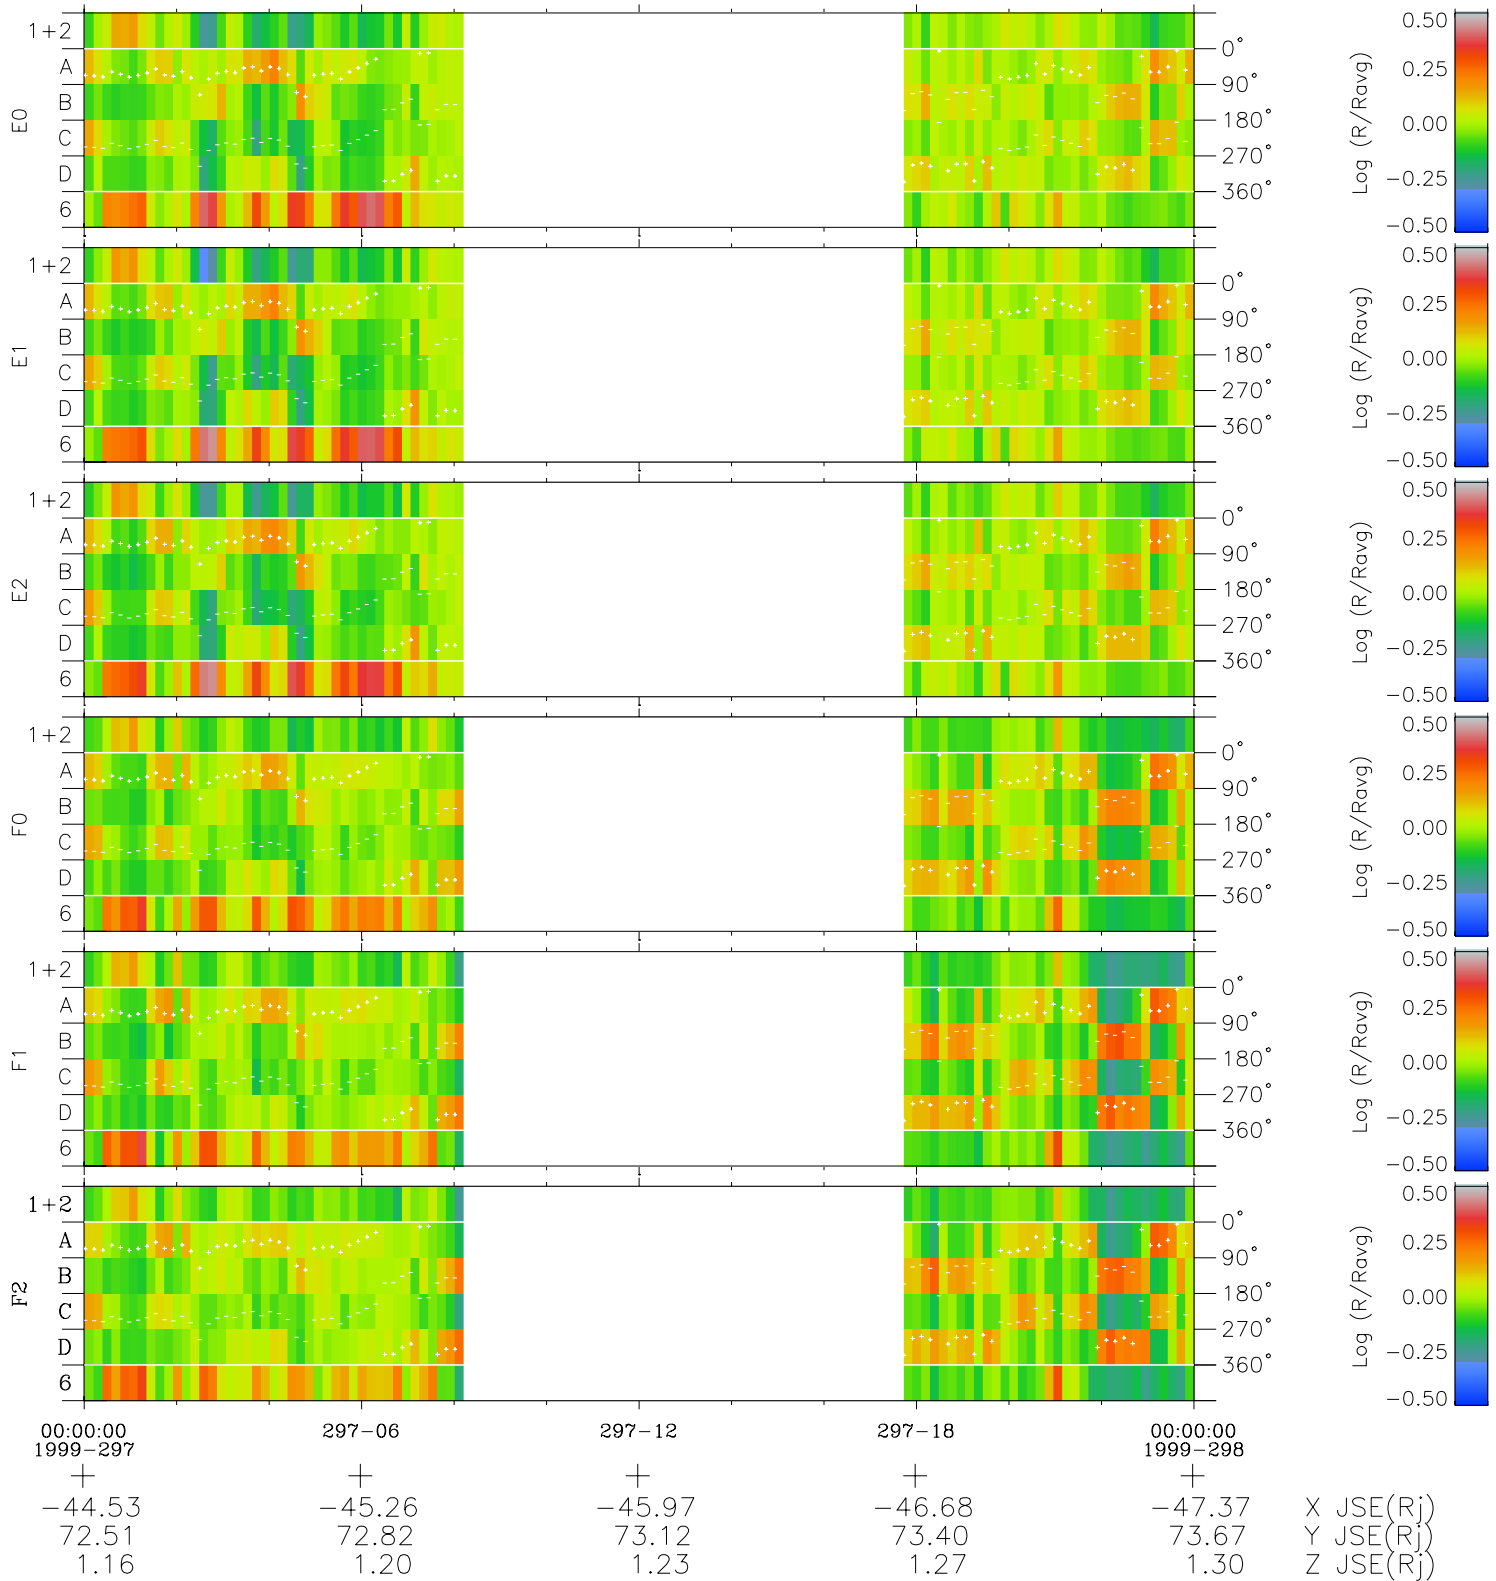

# Galileo EPD Real Time Azimuth Anisotropies 99297

Software Version: RTAZIM\_MEAN V 1.20  
 Data Production: 06-03-00  
 Plot Production: Mon Sep 17 02:24:30 2001  
 Color File: wondr3  
 Geofactor File: 1.1

◇ = Jupiter look direction  
 □ = Corotation look direction