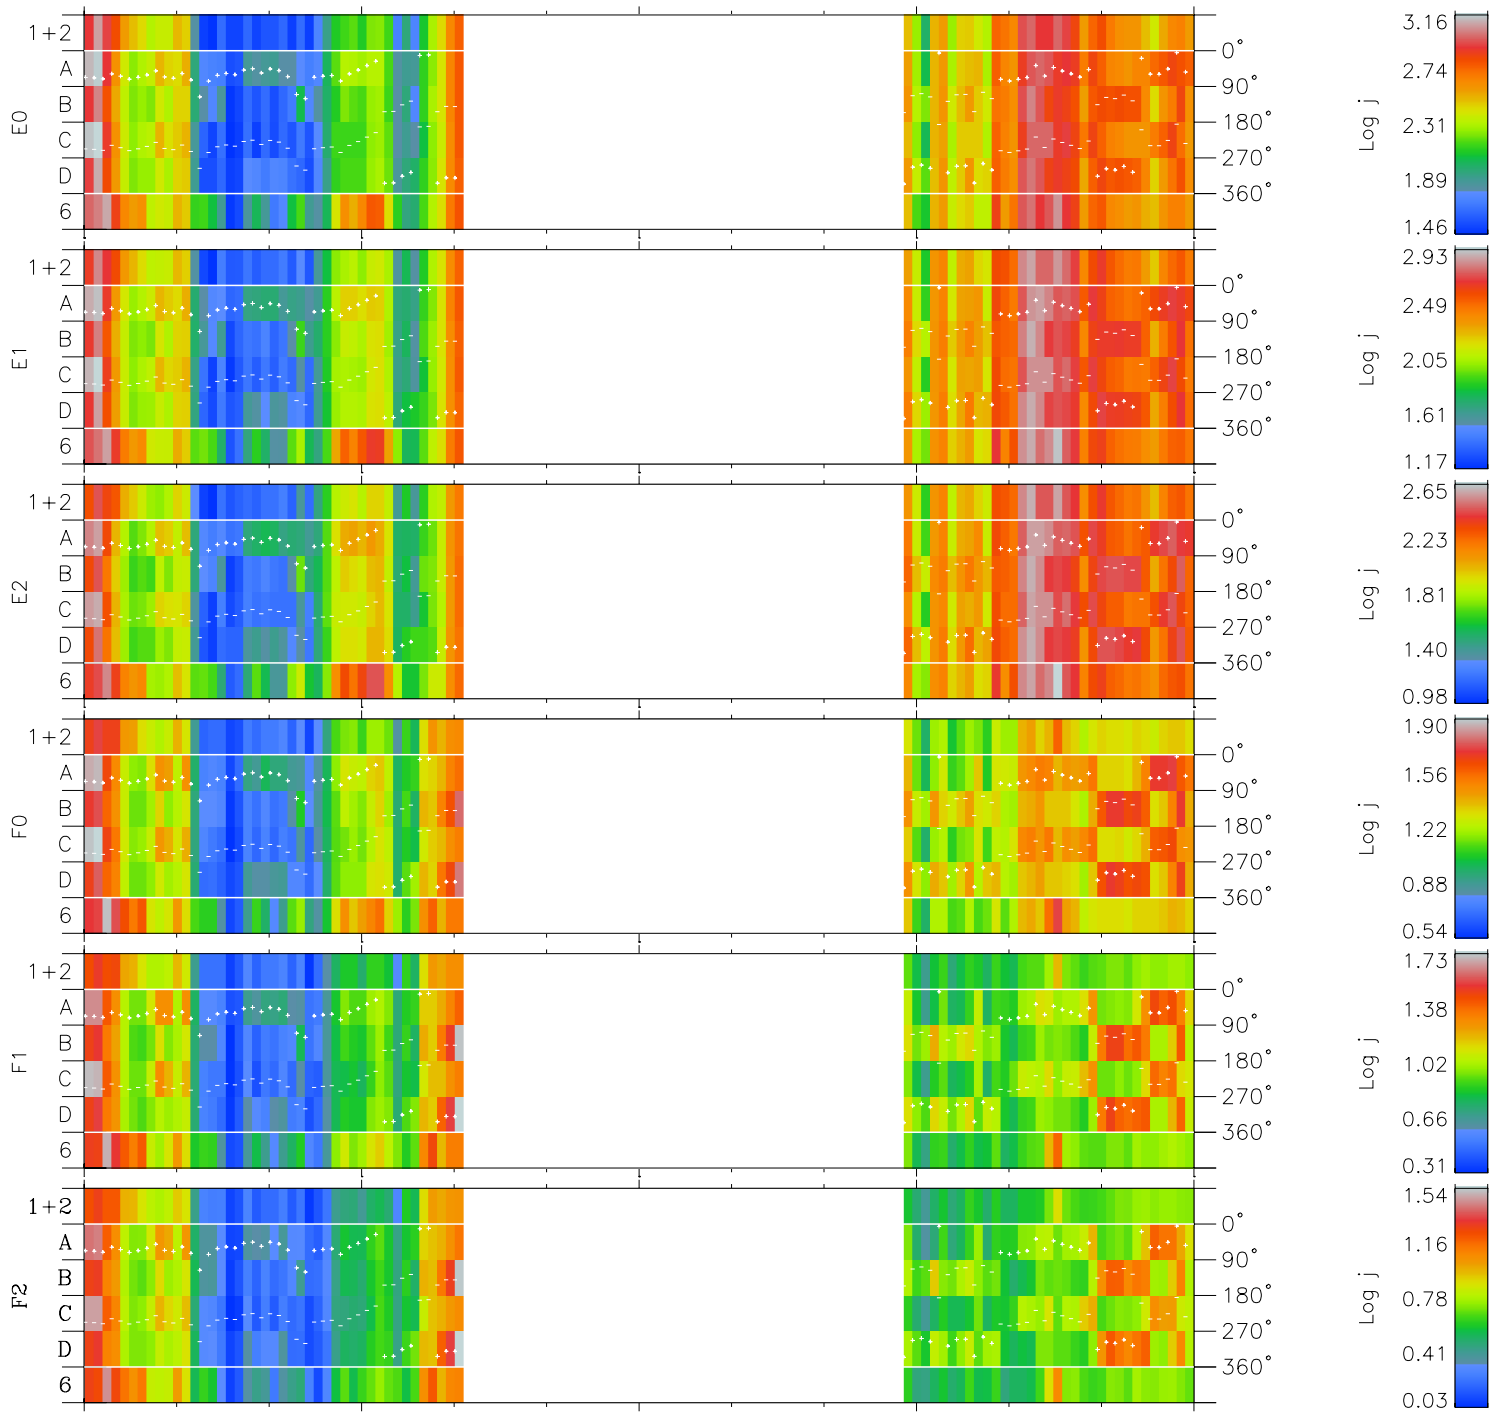

Galileo EPD Real Time Azimuth Anisotropies 99297

Software Version: RTAZIM_FLUX V 1.20
Data Production: 06-03-00
Plot Production: Mon Sep 17 02:24:38 2001
Color File: wondr3
Geofactor File: 1.1

00:00:00 1999-297	297-06	297-12	297-18	00:00:00 1999-298	
+	+	+	+	+	
-44.53	-45.26	-45.97	-46.68	-47.37	X JSE(R _j)
72.51	72.82	73.12	73.40	73.67	Y JSE(R _j)
1.16	1.20	1.23	1.27	1.30	Z JSE(R _j)

- ◇ = Jupiter look direction
- = Corotation look direction