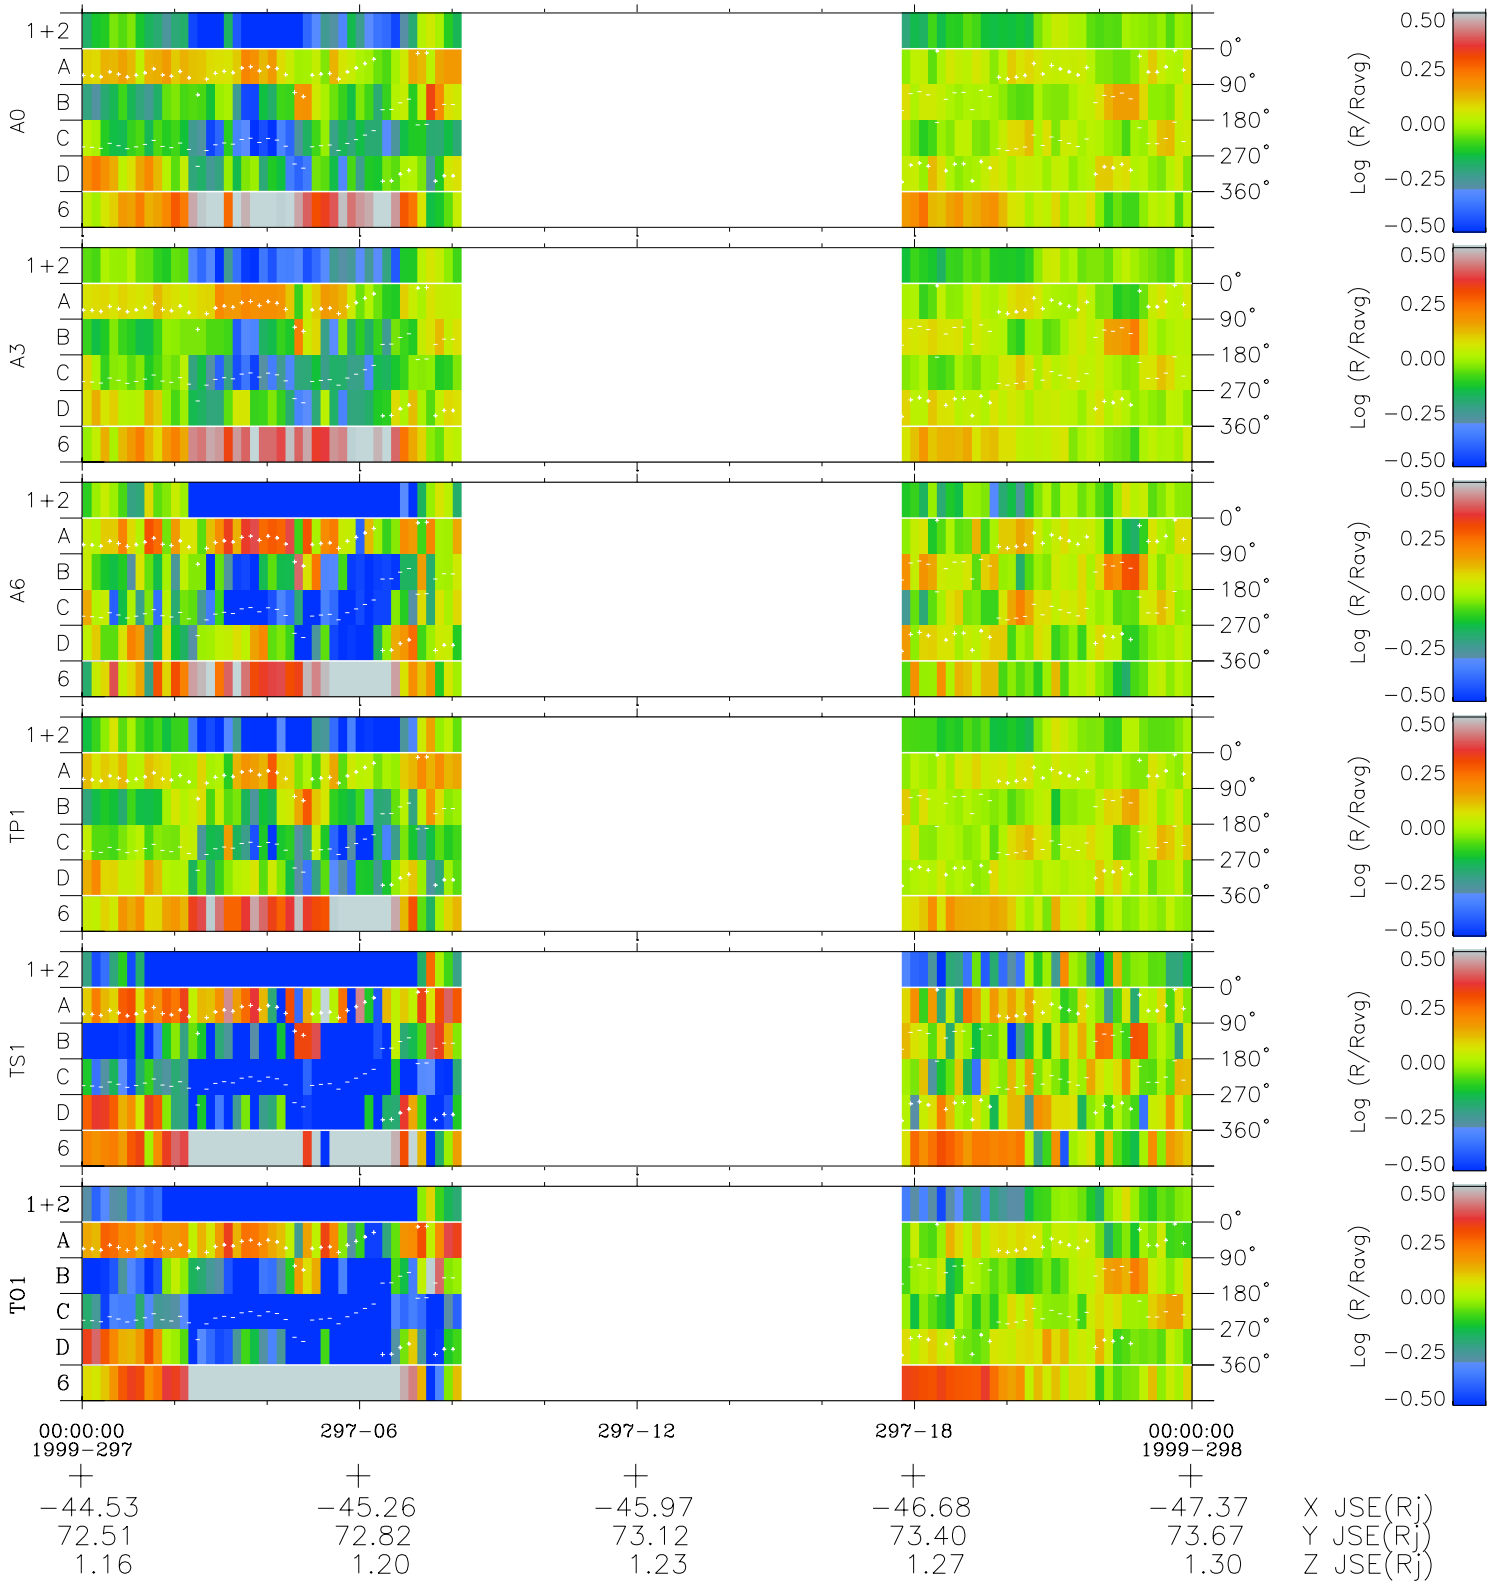

# Galileo EPD Real Time Azimuth Anisotropies 99297

Software Version: RTAZIM\_MEAN V 1.20  
 Data Production: 06-03-00  
 Plot Production: Mon Sep 17 02:24:26 2001  
 Color File: wondr3  
 Geofactor File: 1.1

◇ = Jupiter look direction  
 □ = Corotation look direction