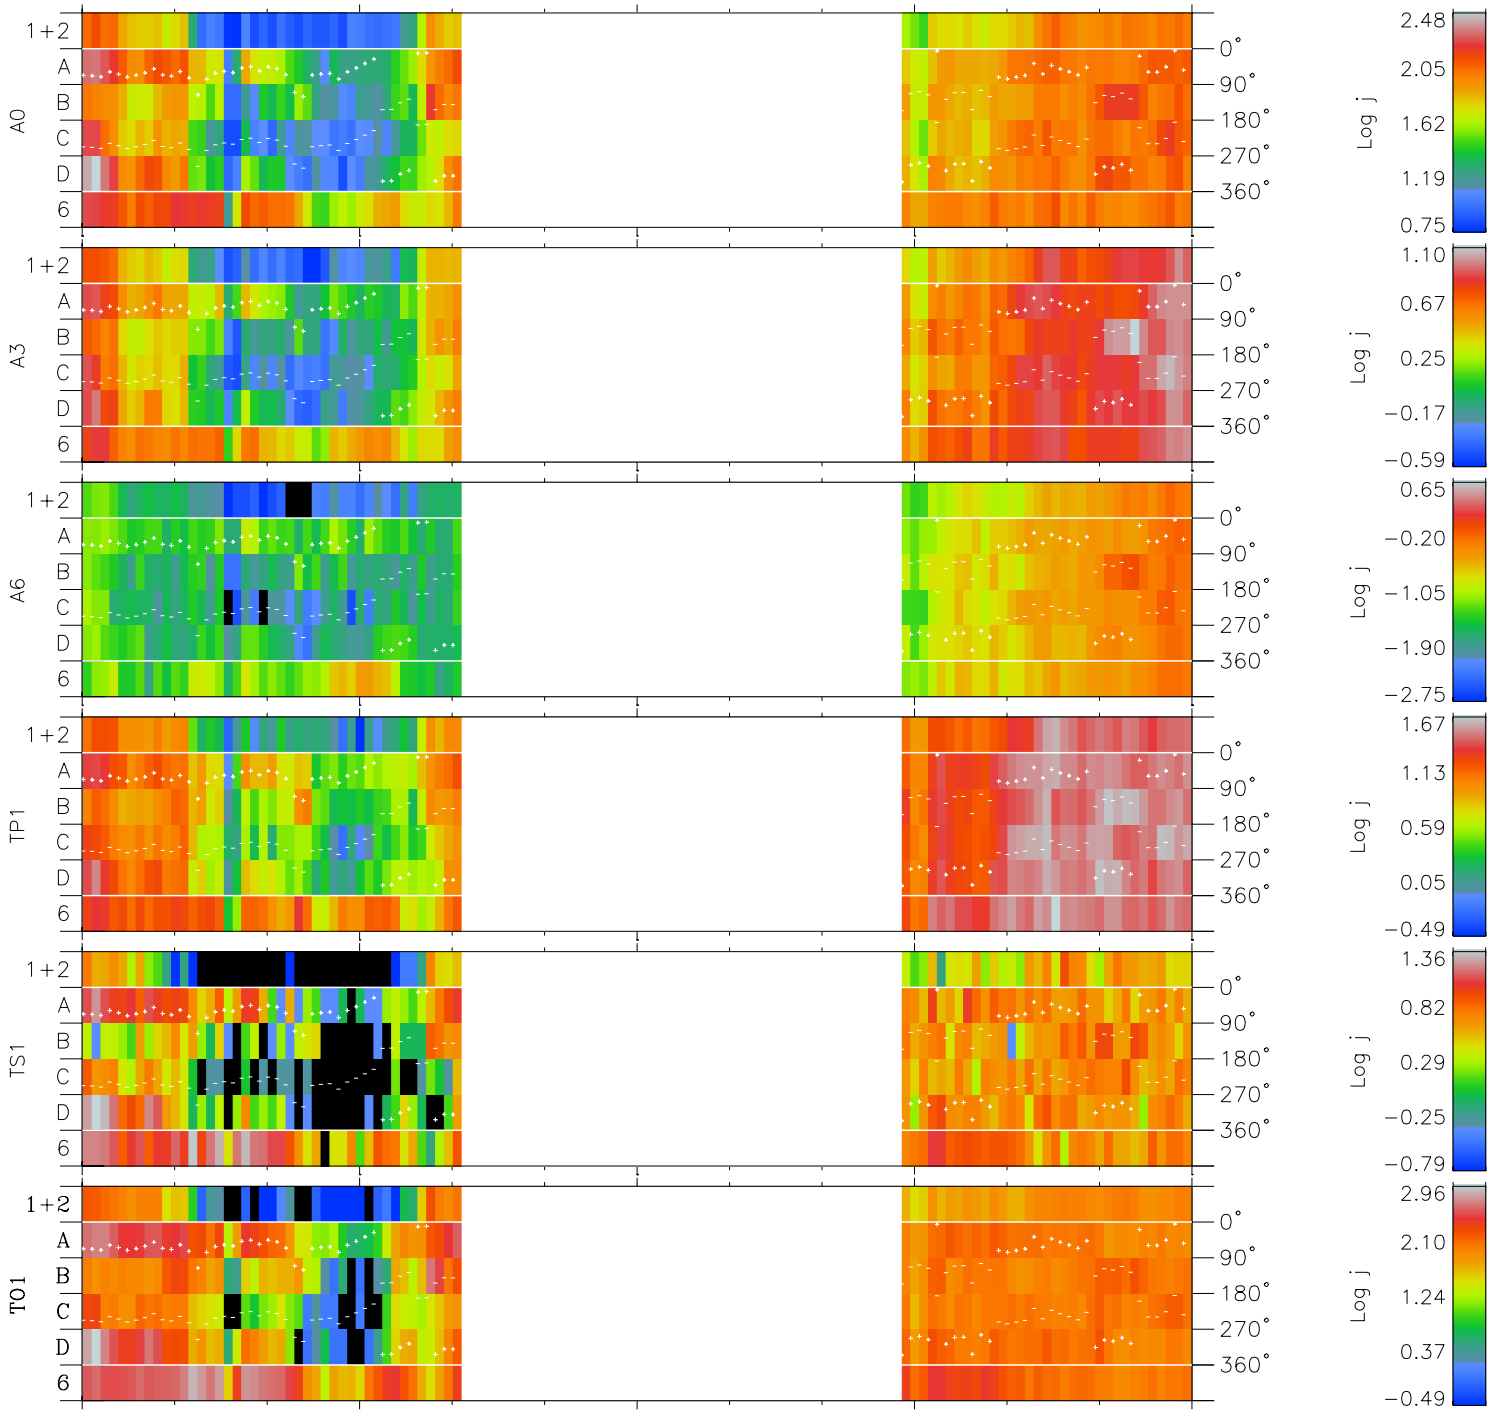

# Galileo EPD Real Time Azimuth Anisotropies 99297

Software Version: RTAZIM\_FLUX V 1.20  
 Data Production: 06-03-00  
 Plot Production: Mon Sep 17 02:24:35 2001  
 Color File: wondr3  
 Geofactor File: 1.1

00:00:00 1999-297	297-06	297-12	297-18	00:00:00 1999-298	
+	+	+	+	+	
-44.53	-45.26	-45.97	-46.68	-47.37	X JSE(R <sub>j</sub> )
72.51	72.82	73.12	73.40	73.67	Y JSE(R <sub>j</sub> )
1.16	1.20	1.23	1.27	1.30	Z JSE(R <sub>j</sub> )

- ◇ = Jupiter look direction
- = Corotation look direction