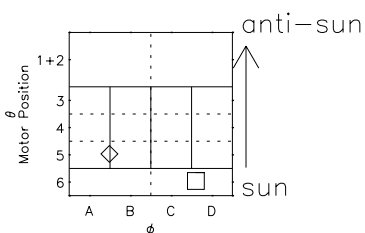

Galileo EPD Real Time Azimuth Anisotropies 99296

Software Version: RTAZIM_MEAN V 1.20
Data Production: 06-03-00
Plot Production: Mon Sep 17 02:16:45 2001
Color File: wondr3
Geofactor File: 1.1

- ◇ = Jupiter look direction
- = Corotation look direction