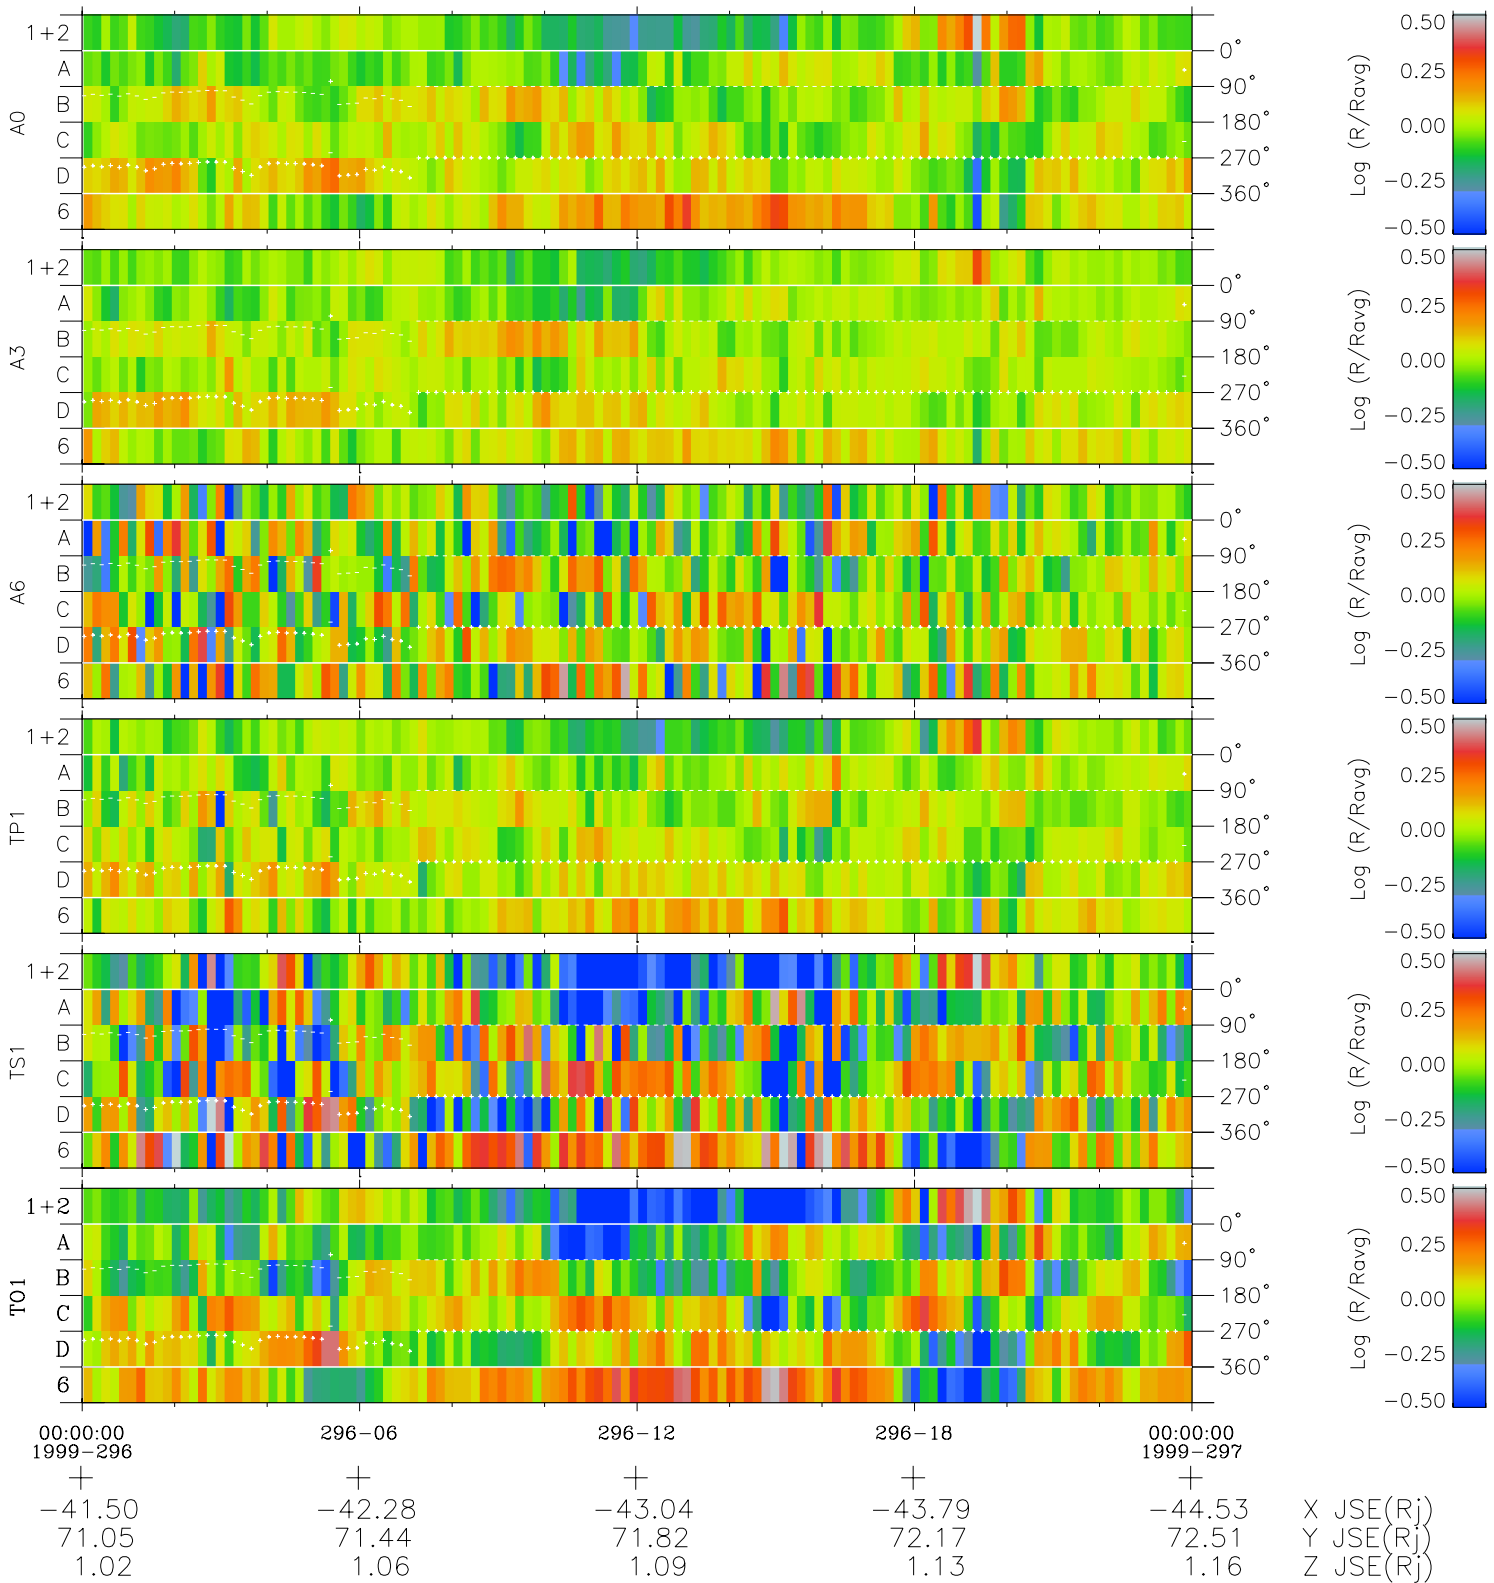

Galileo EPD Real Time Azimuth Anisotropies 99296

Software Version: RTAZIM_MEAN V 1.20
Data Production: 06-03-00
Plot Production: Mon Sep 17 02:16:45 2001
Color File: wondr3
Geofactor File: 1.1

- ◇ = Jupiter look direction
- = Corotation look direction