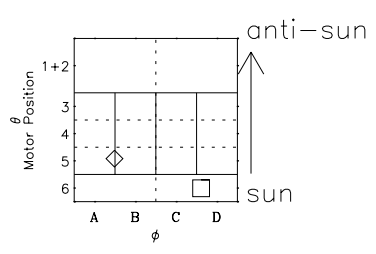

Galileo EPD Real Time Omni Spectrum 99295

Software Version: RTSPEC_OMNI V 1.20
 Data Production: 06-03-00
 Plot Production: Mon Sep 17 02:07:22 2001
 Color File: wondr3
 Geofactor File: 1.1

◇ = Jupiter look direction
 □ = Corotation look direction