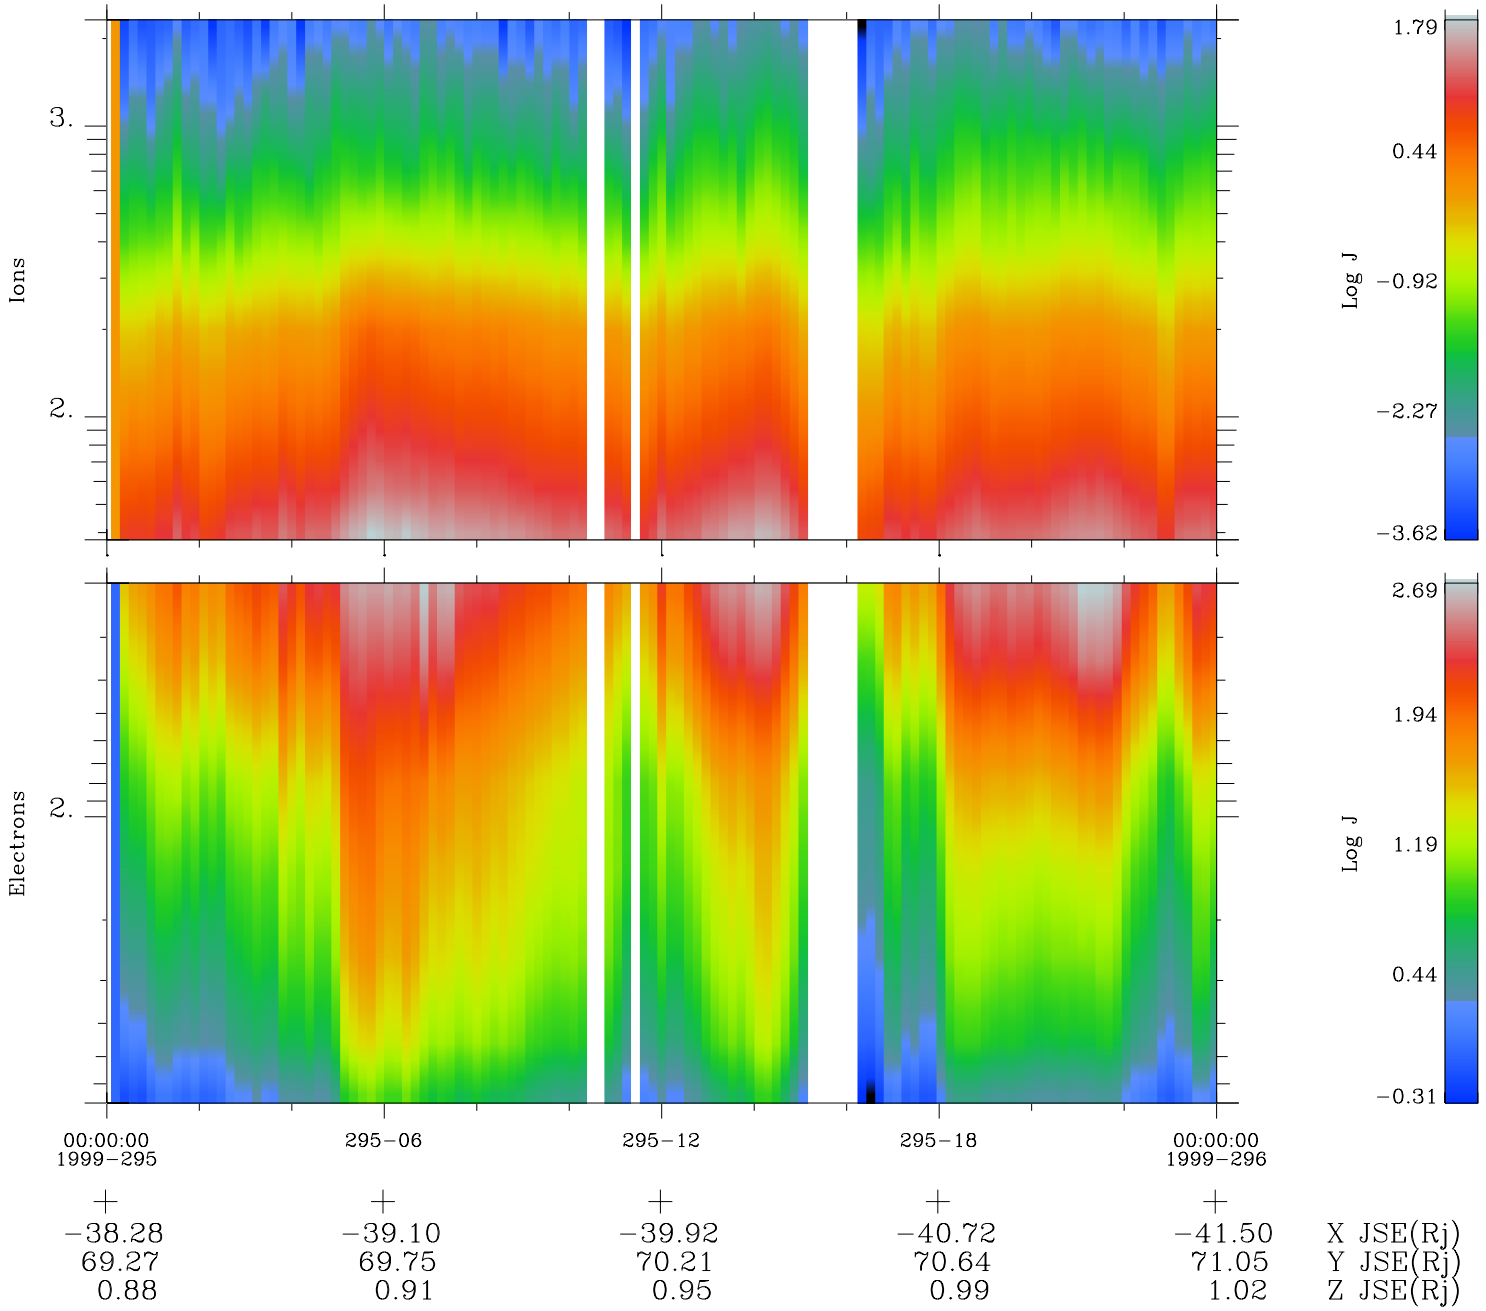

Galileo EPD Real Time Omni Spectrum 99295

Software Version: RTSPEC_OMNI V 1.20
 Data Production: 06-03-00
 Plot Production: Mon Sep 17 02:07:22 2001
 Color File: wondr3
 Geofactor File: 1.1

◇ = Jupiter look direction
 □ = Corotation look direction