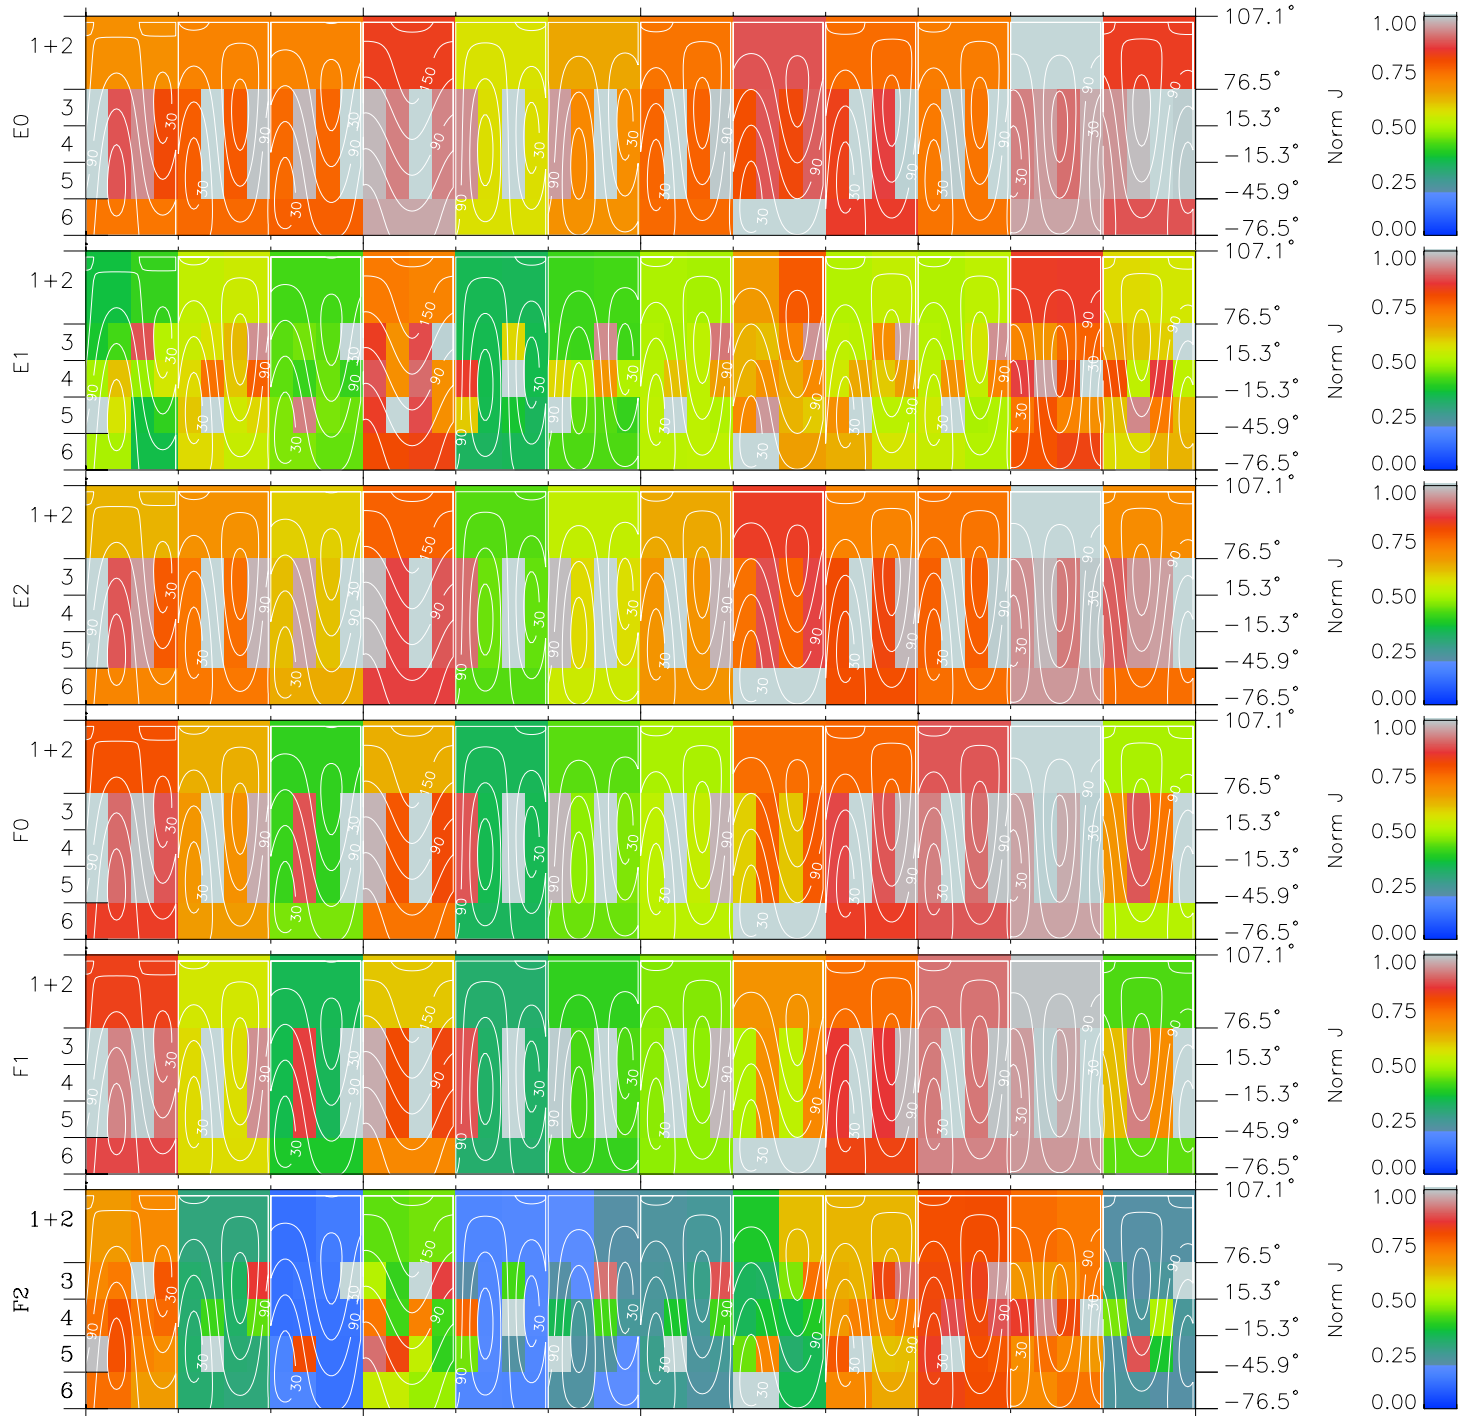

Galileo EPD Real Time All-Sky Anisotropies 99295

Software Version: RTSKY_NORM V 1.20
 Data Production: 06-03-00
 Plot Production: Mon Sep 17 02:08:04 2001
 Color File: wondr3
 Geofactor File: 1.1

00:00:00 1999-295	295-06	295-12	295-18	00:00:00 1999-296	X JSE(R _j)
+ -38.28	+ -39.10	+ -39.92	+ -40.72	+ -41.50	X JSE(R _j)
69.27	69.75	70.21	70.64	71.05	Y JSE(R _j)
0.88	0.91	0.95	0.99	1.02	Z JSE(R _j)

- ◇ = Jupiter look direction
- = Corotation look direction