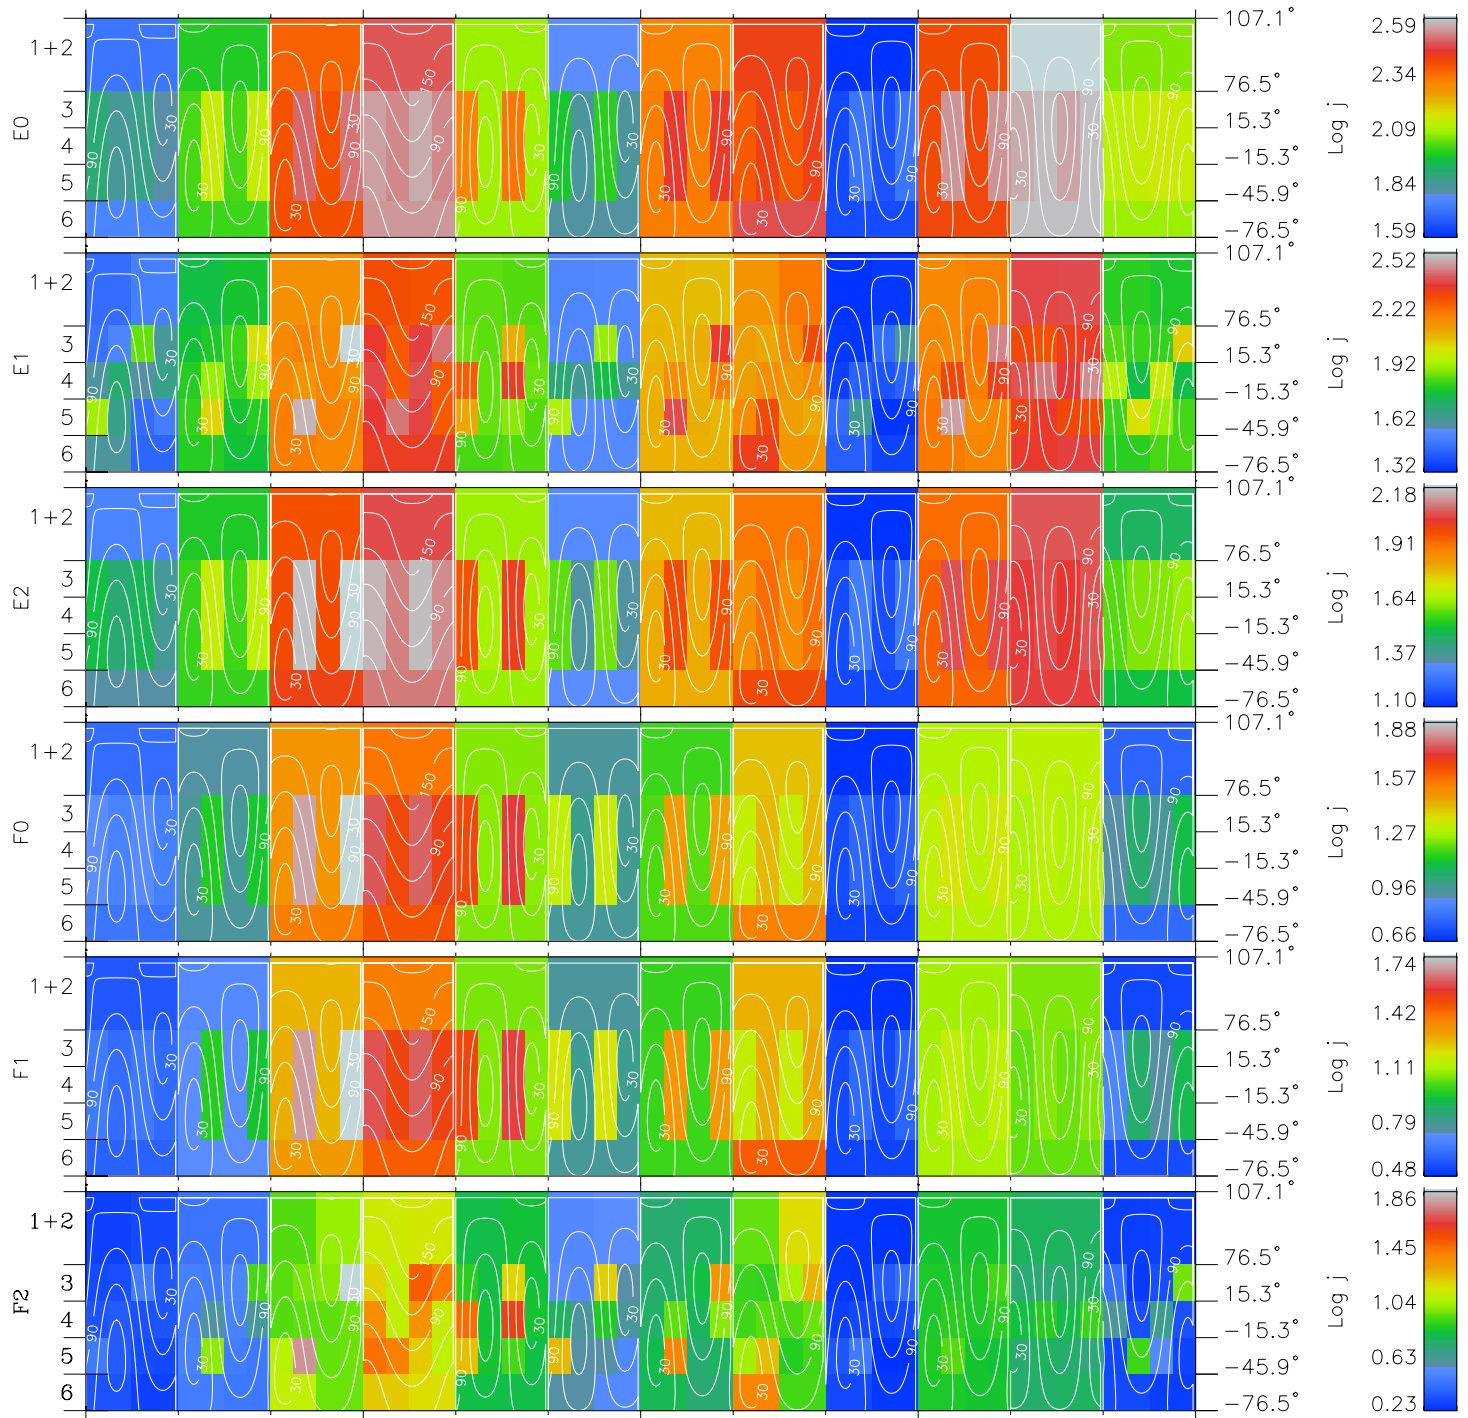

Galileo EPD Real Time All-Sky Anisotropies 99295

Software Version: RTSKY_FLUX V 1.20
 Data Production: 06-03-00
 Plot Production: Mon Sep 17 02:07:51 2001
 Color File: wondr3
 Geofactor File: 1.1

00:00:00 1999-295	295-06	295-12	295-18	00:00:00 1999-296	X JSE(R _j)
+ -38.28 69.27 0.88	+ -39.10 69.75 0.91	+ -39.92 70.21 0.95	+ -40.72 70.64 0.99	+ -41.50 71.05 1.02	Y JSE(R _j) Z JSE(R _j)

- ◇ = Jupiter look direction
- = Corotation look direction