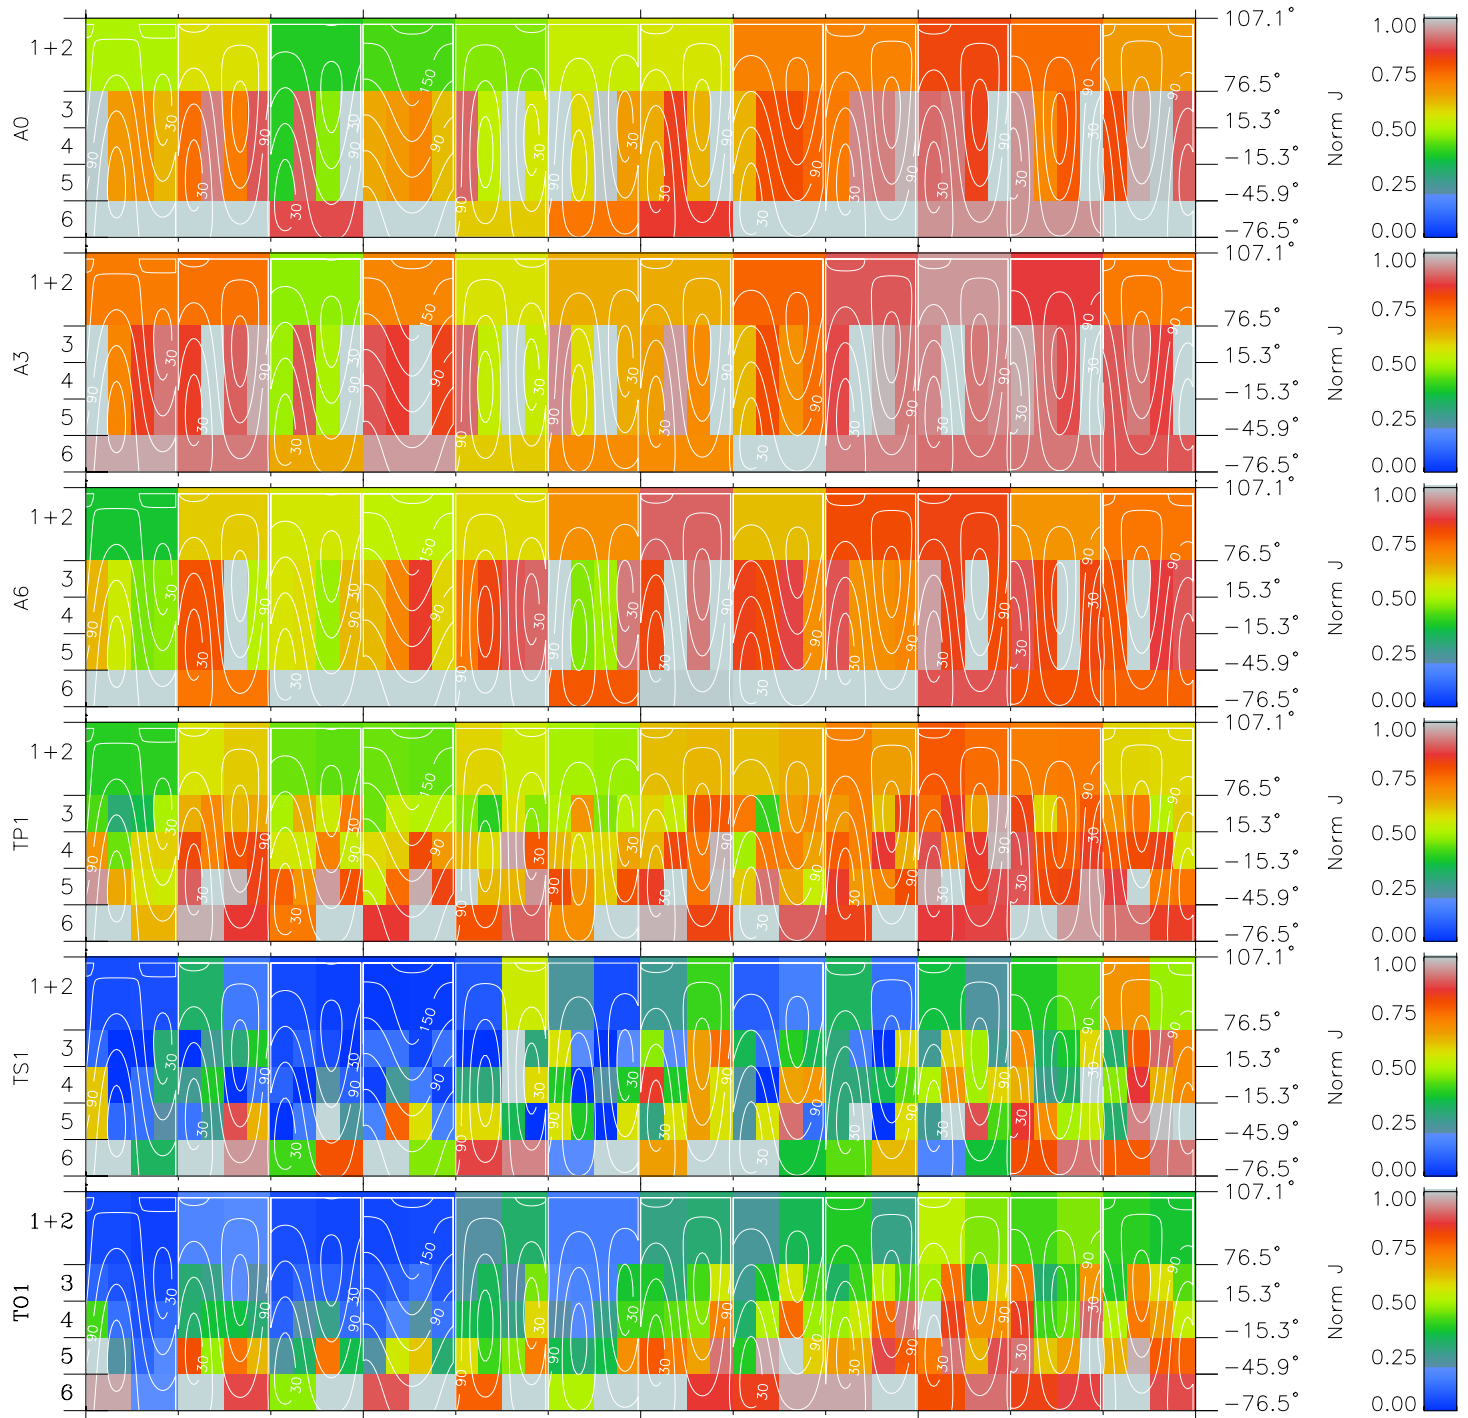

Galileo EPD Real Time All-Sky Anisotropies 99295

Software Version: RTSKY_NORM V 1.20
 Data Production: 06-03-00
 Plot Production: Mon Sep 17 02:07:58 2001
 Color File: wondr3
 Geofactor File: 1.1

00:00:00 1999-295	295-06	295-12	295-18	00:00:00 1999-296	
+	+	+	+	+	
-38.28	-39.10	-39.92	-40.72	-41.50	X JSE(R _j)
69.27	69.75	70.21	70.64	71.05	Y JSE(R _j)
0.88	0.91	0.95	0.99	1.02	Z JSE(R _j)

- ◇ = Jupiter look direction
- = Corotation look direction