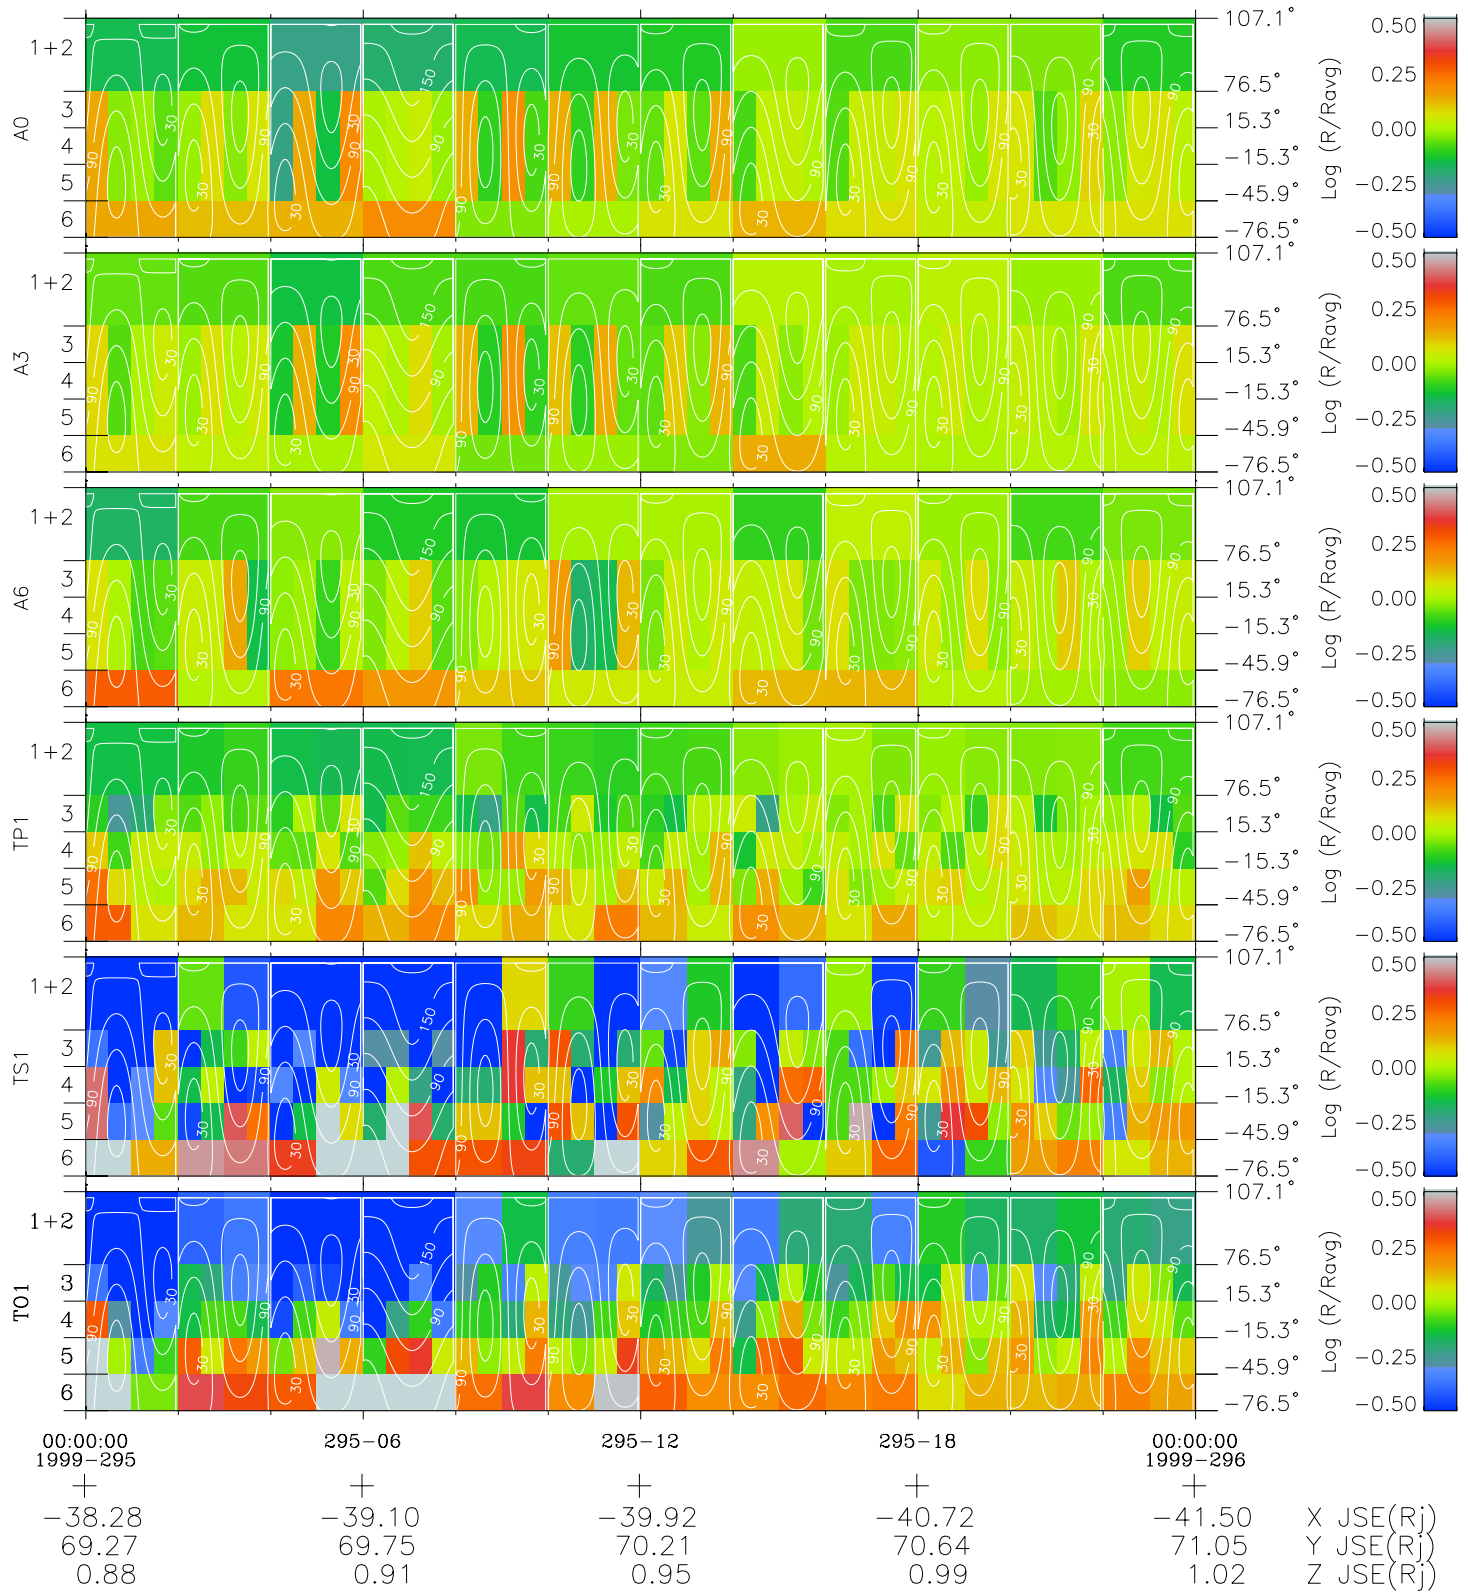

# Galileo EPD Real Time All-Sky Anisotropies 99295

Software Version: RTSKY\_MEAN V 1.20  
 Data Production: 06-03-00  
 Plot Production: Mon Sep 17 02:07:31 2001  
 Color File: wondr3  
 Geofactor File: 1.1

- ◇ = Jupiter look direction
- = Corotation look direction