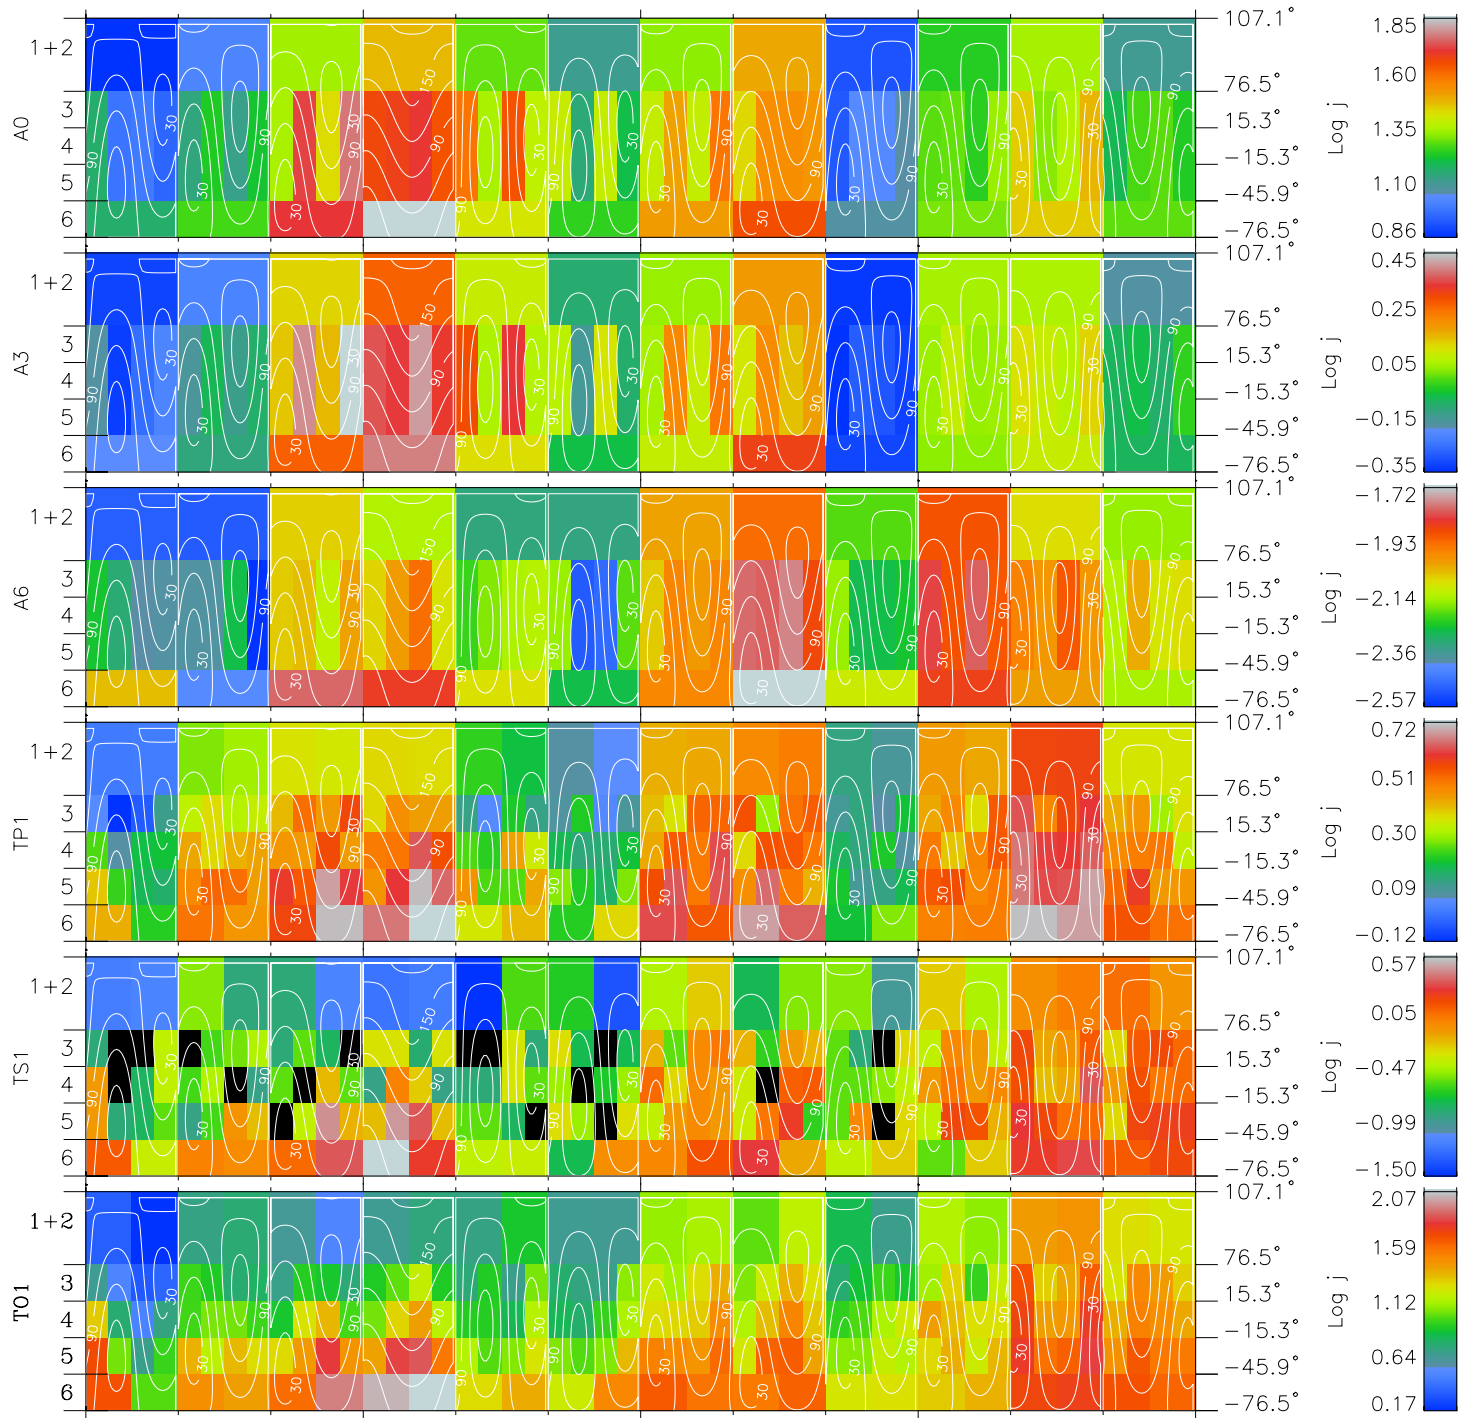

# Galileo EPD Real Time All-Sky Anisotropies 99295

Software Version: RTSKY\_FLUX V 1.20  
 Data Production: 06-03-00  
 Plot Production: Mon Sep 17 02:07:44 2001  
 Color File: wondr3  
 Geofactor File: 1.1

00:00:00 1999-295	295-06	295-12	295-18	00:00:00 1999-296	X JSE(R <sub>j</sub> )
+	+	+	+	+	Y JSE(R <sub>j</sub> )
-38.28	-39.10	-39.92	-40.72	-41.50	Z JSE(R <sub>j</sub> )
69.27	69.75	70.21	70.64	71.05	
0.88	0.91	0.95	0.99	1.02	

- ◇ = Jupiter look direction
- = Corotation look direction