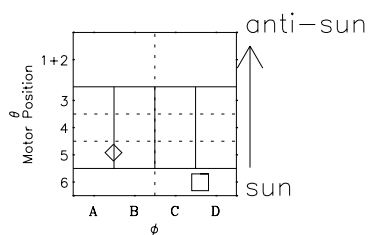

Galileo EPD Real-Time Omni 99295

Software Version: RTLINE_OMNI V 1.20
Data Production: 06-03-00
Plot Production: Mon Sep 17 02:09:14 2001

◇ = Jupiter look direction
□ = Corotation look direction