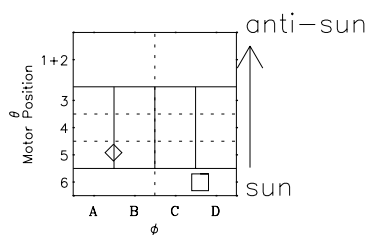

# Galileo EPD Real-Time Omni 99295

Software Version: RTLINE\_OMNI V 1.20  
Data Production: 06-03-00  
Plot Production: Mon Sep 17 02:09:13 2001

- ◇ = Jupiter look direction
- = Corotation look direction